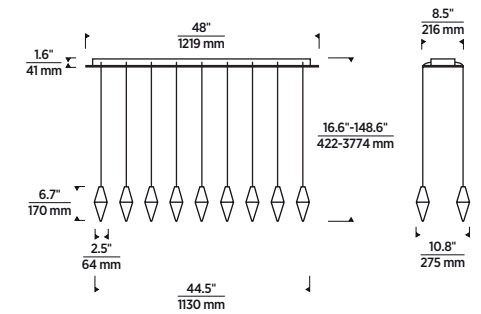

LAMPING

Integrated LED
Voltage: 120V or 277V
Total Watts: 82.8W
Delivered Lumens: 6030
CCT: 3000K
CRI: 90
Dimmable with most LED compatible ELV and Triac dimmers; 277V dimmable with 0-10V dimmers