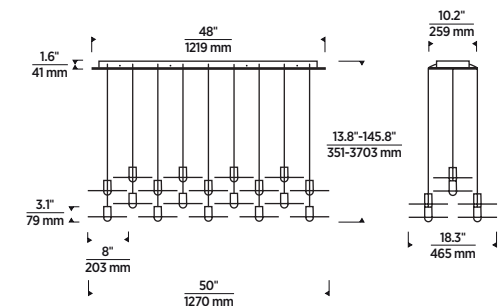

SIZE

H: 3.1" (13.8" min. - 145.8" max.) | L: 50" | W: 18.3" |
Canopy: 48" wide
Includes 12 feet of matte black cord.

LAMPING

Integrated LED
Voltage: 120V or 277V
Total Watts: 116.1W
Delivered Lumens: 6129
CCT: 3000K
CRI: 90
Dimmable with most LED compatible ELV and Triac dimmers; 277V dimmable with 0-10V dimmers