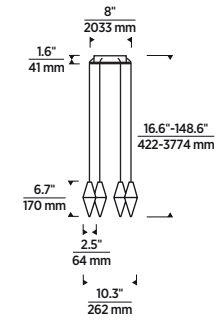

LAMPING

Integrated LED
Voltage: 120V-277V
Total Watts: 27.6W
Delivered Lumens: 2010
CCT: 3000K
CRI: 90
Dimmable with most LED compatible
ELV and Triac dimmers