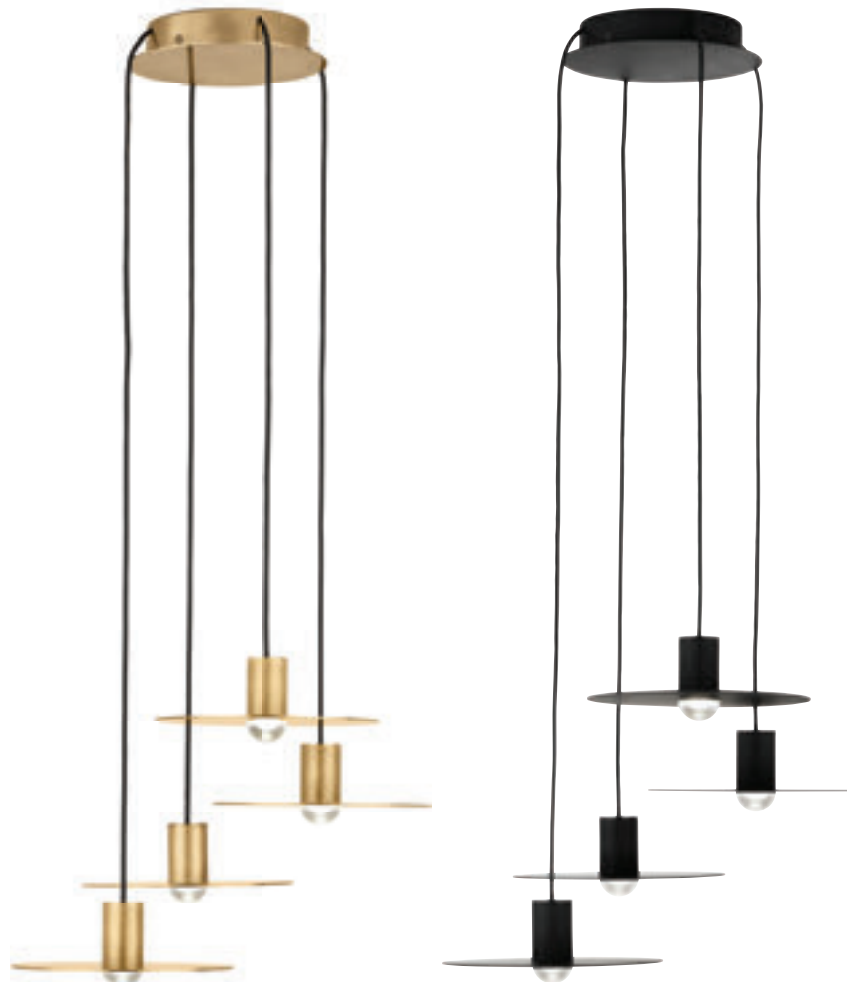

EAVES 4-LIGHT

DESIGNED BY SEAN LAVIN

EAVES 4-LIGHT CHANDELIER

700TRSPEVS4RNB-LED930
NATURAL BRASS

700TRSPEVS4RB-LED930
NIGHTSHADE BLACK

H: 3.1" (13.8" min-145.8" max drop) | W: 15.8" | Canopy: 8" round
Integrated LED | 120V-277V | 17.2W | 908 Lumens | 3000K | 90CRI

For additional specification information, please refer to specification section or visit techlighting.com