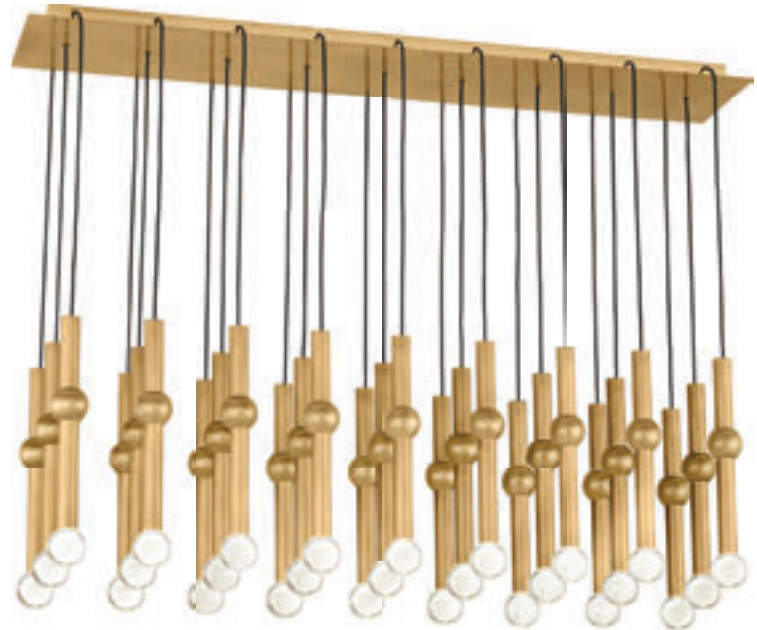

PYLON 27-LIGHT

DESIGNED BY SEAN LAVIN

For additional specification information, please refer to specification section or visit techlighting.com

PYLON 27-LIGHT CHANDELIER

700TRSPPYL27TNB-LED930120
NATURAL BRASS

GUYED 27-LIGHT

DESIGNED BY SEAN LAVIN

GUYED 27-LIGHT CHANDELIER

700TRSPGYD27TNB-LED930120
NATURAL BRASS

700TRSPGYD27TB-LED930120
NIGHTSHADE BLACK

H: 14.1" (24.7" min-156.7" max drop) | L: 44.2" | W: 12.3" | Canopy: 48" wide
Integrated LED | 120V or 277V | 124.2W | 4779 Lumens | 3000K | 90CRI