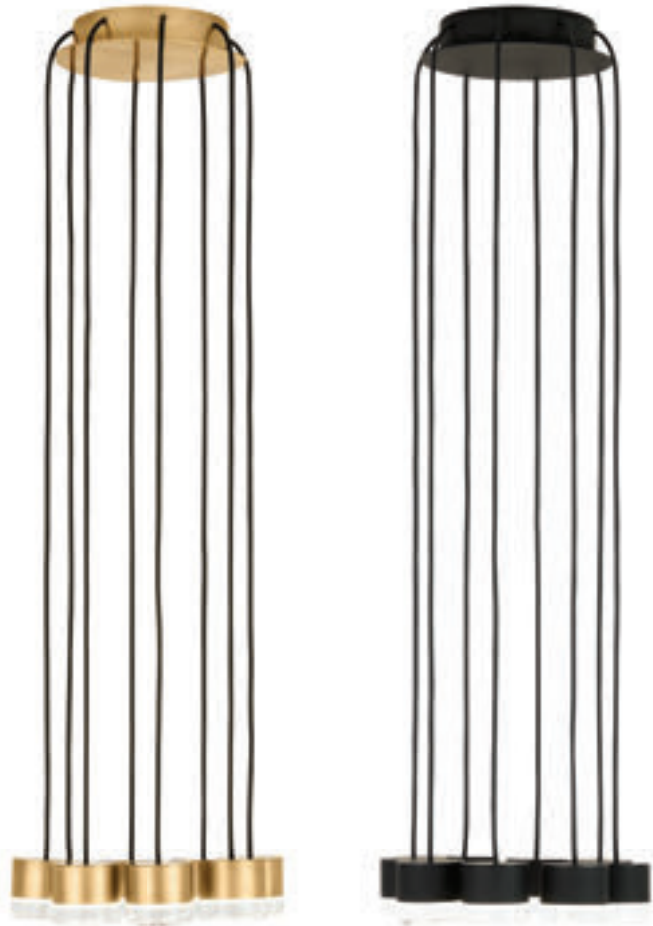

GABLE 8-LIGHT

DESIGNED BY SEAN LAVIN

GABLE 8-LIGHT CHANDELIER

700TRSPGBL8RNB-LED930
NATURAL BRASS

700TRSPGBL8RB-LED930
NIGHTSHADE BLACK

H: 2.2 (13.4" min-145.4" max drop) | W: 10.4" | Canopy: 8" round
Integrated LED | 120V-277V | 34.4W | 2392 Lumens | 3000K | 90CRI

For additional specification information, please refer to specification section or visit techlighting.com