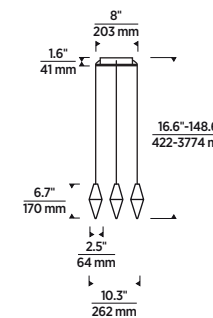

LAMPING

Integrated LED
Voltage: 120V-277V
Total Watts: 18.4W
Delivered Lumens: 1340
CCT: 3000K
CRI: 90
Dimmable with most LED compatible
ELV and 0-10V dimmers