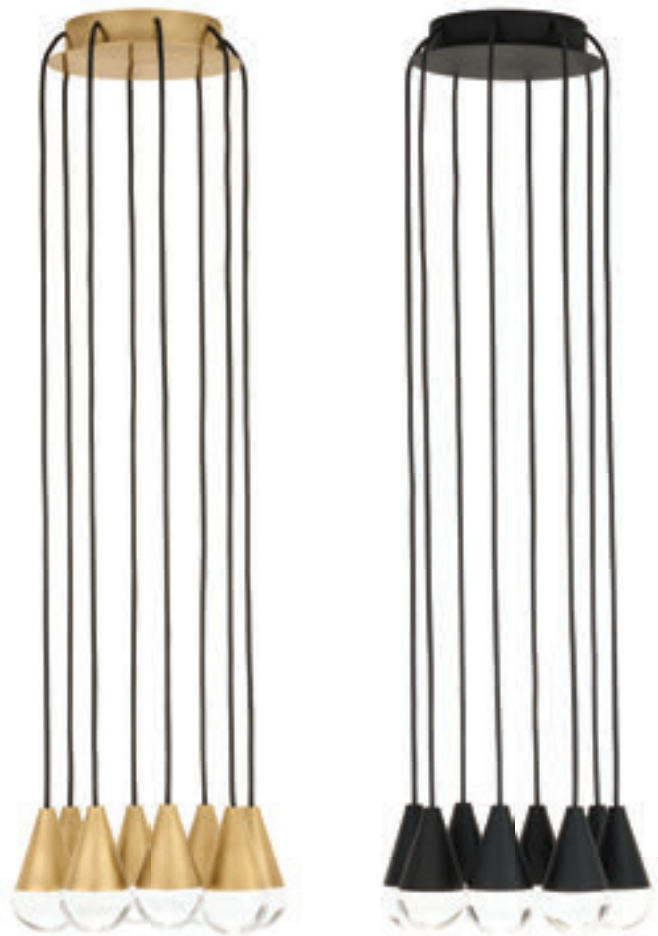

CUPOLA 8-LIGHT

DESIGNED BY SEAN LAVIN

CUPOLA 8-LIGHT CHANDELIER

700TRSPCPA8RNB-LED930
NATURAL BRASS

700TRSPCPA8RB-LED930
NIGHTSHADE BLACK

H: 4.7" (14.6" min-146.6" max drop) | W: 10.5" | Canopy: 8" round
Integrated LED | 120V-277V | 34.4W | 2752 Lumens | 3000K | 90CRI

For additional specification information, please refer to specification section or visit techlighting.com