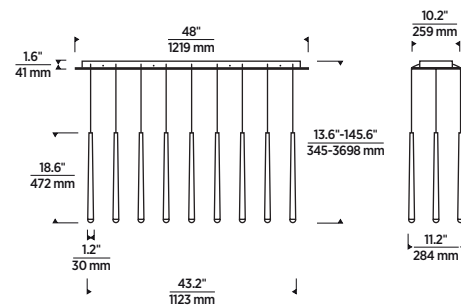

LAMPING

Integrated LED
Voltage: 120V or 277V
Total Watts: 124.2W
Delivered Lumens: 9045
CCT: 3000K
CRI: 90
Dimmable with most LED compatible ELV and Triac dimmers; 277V dimmable with 0-10V dimmers