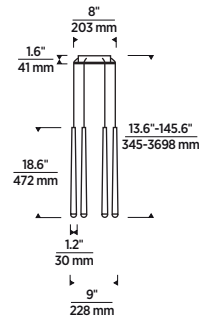

TRELLIS 6-LIGHT PYLON CHANDELIER

P 18

ITEM NUMBER

Natural Brass
700TRSPPYL6RNB-LED930
Nightshade Black
700TRSPPYL6RB-LED930

SIZE

H: 18.6" (13.6" min. - 145.6" max.) | W: 9" |
Canopy: 8" round
Includes 12 feet of matte black cord.

LAMPING

Integrated LED
Voltage: 120V-277V
Total Watts: 27.6W
Delivered Lumens: 1770
CCT: 3000K
CRI: 90
Dimmable with most LED compatible
ELV and Triac dimmers