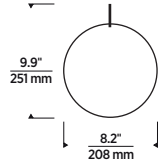

TRELLIS ROUND PENDANT ACCESSORY

P 35

ITEM NUMBER

700TRSPARNB (Natural Brass)
700TRSPARB (Nightshade Black)

SIZE

H: 9.9" | W: 8.2"