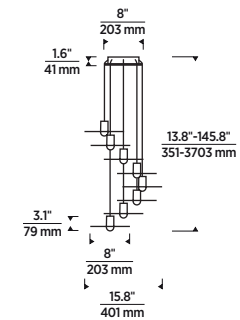

LAMPING

Integrated LED
Voltage: 120V-277V
Total Watts: 34.4W
Delivered Lumens: 1816
CCT: 3000K
CRI: 90
Dimmable with most LED compatible
ELV and Triac dimmers