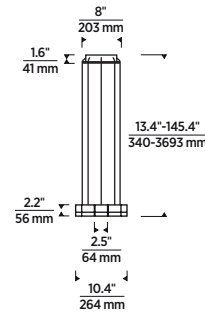

PRODUCT SPECIFICATIONS

TRELLIS

TRELLIS 8-LIGHT GABLE CHANDELIER

P 22

ITEM NUMBER

Natural Brass
700TRSPGBL8RNB-LED930
Nightshade Black
700TRSPGBL8RB-LED930

SIZE

H: 2.2 (13.4" min. - 145.4" max.) | W: 10.4" | Canopy: 8" round
Includes 12 feet of matte black cord.

LAMPING

Integrated LED
Voltage: 120V-277V
Total Watts: 34.4W
Delivered Lumens: 2392
CCT: 3000K
CRI: 90
Dimmable with most LED compatible
ELV and Triac dimmers