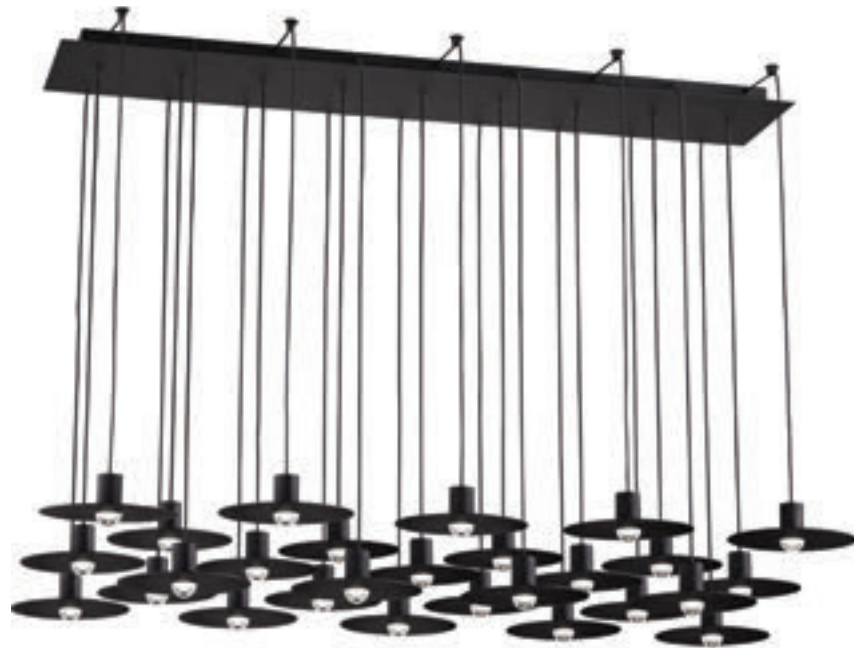

EAVES 27-LIGHT

DESIGNED BY SEAN LAVIN

EAVES 27-LIGHT CHANDELIER

700TRSPEVS27TNB-LED930120
NATURAL BRASS

700TRSPEVS27TB-LED930120
NIGHTSHADE BLACK

H: 3.1" (13.8" min-145.8" max drop) | L: 50" | W: 18.3" | Canopy: 48" wide
Integrated LED | 120V or 277V | 116.1W | 6192 Lumens | 3000K | 90CRI

For additional specification information, please refer to specification section or visit techlighting.com