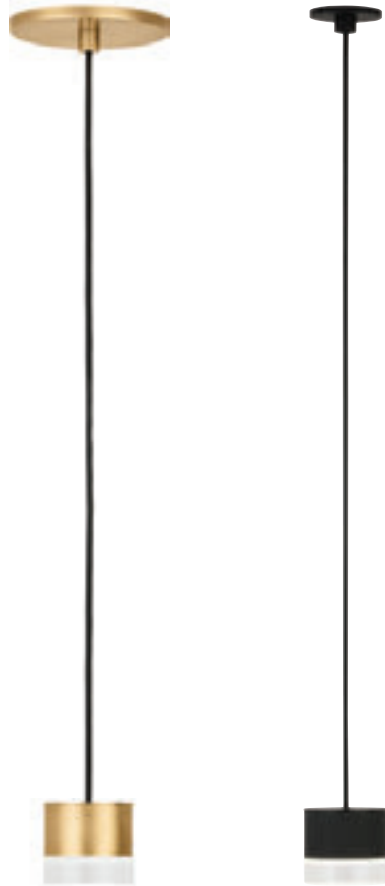

700TRSPPYL8RB-LED930 (qty 1)
 700TRSRNGR88B (qty 1)
 700TRSRNGR840B (qty 1)
 NIGHTSHADE BLACK

PYLON 8-LIGHT CUSTOM CHANDELIER

700TRSPPYL8RNB-LED930 (qty 1)
 700TRSSWGNB (qty 8)
 NATURAL BRASS

700TRSPPYL8RB-LED930 (qty 1)
 700TRSSWGB (qty 8)
 NIGHTSHADE BLACK

GABLE 1-LIGHT

DESIGNED BY SEAN LAVIN

GABLE 1-LIGHT PENDANT

700TRSPGBL1RNB-LED930 (4" ROUND CANOPY)
NATURAL BRASS

700TRSPAGBL1PNB-LED930 (PORT ALONE CANOPY)
NATURAL BRASS

700TRSPGBL1RB-LED930 (4" ROUND CANOPY)
NIGHTSHADE BLACK