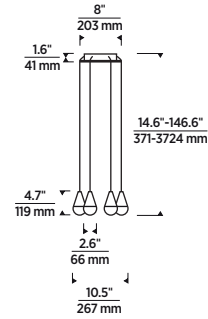

PRODUCT SPECIFICATIONS

TRELLIS

TRELLIS 6-LIGHT CUPOLA CHANDELIER

P 16

ITEM NUMBER

Natural Brass
700TRSPCPA6RNB-LED930
Nightshade Black
700TRSPCPA6RB-LED930

SIZE

H: 4.7" (14.6" min. - 146.6" max.) | W: 10.5" | Canopy: 8" round
Includes 12 feet of matte black cord.

LAMPING

Integrated LED
Voltage: 120V-277V
Total Watts: 25.8W
Delivered Lumens: 2064
CCT: 3000K
CRI: 90
Dimmable with most LED compatible
ELV and Triac dimmers