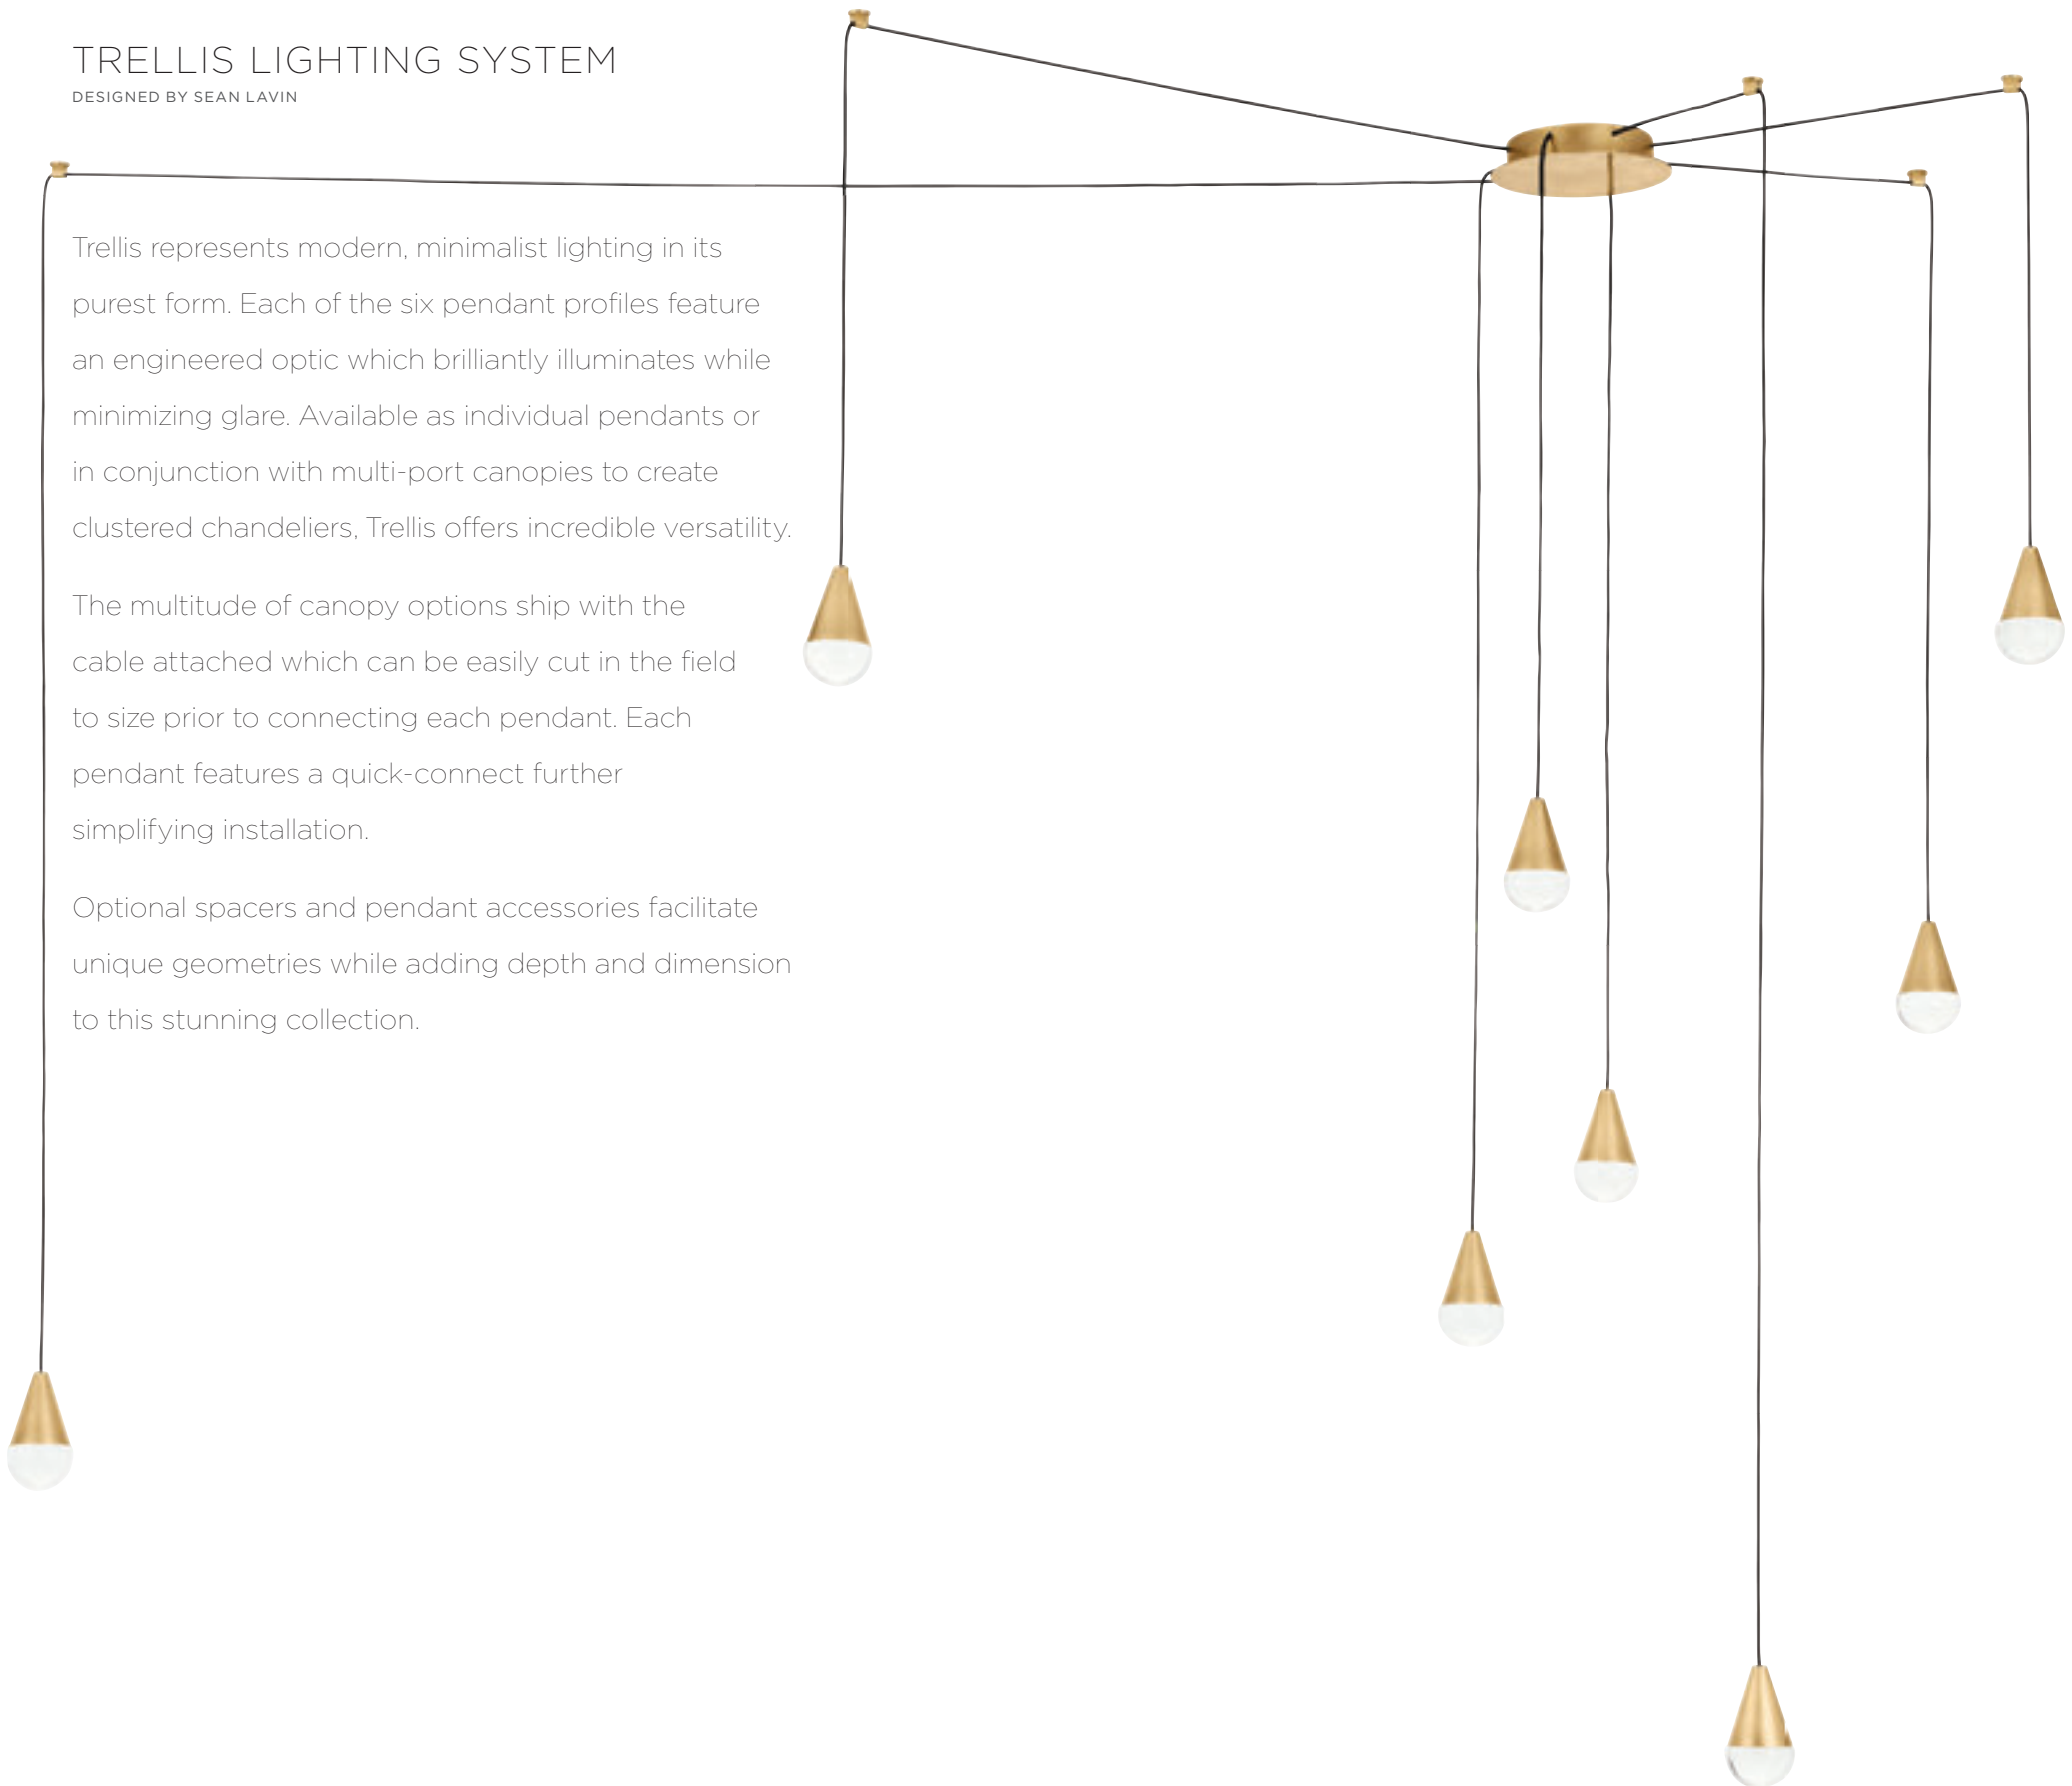

TRELLIS LIGHTING SYSTEM

DESIGNED BY SEAN LAVIN

Trellis represents modern, minimalist lighting in its purest form. Each of the six pendant profiles feature an engineered optic which brilliantly illuminates while minimizing glare. Available as individual pendants or in conjunction with multi-port canopies to create clustered chandeliers, Trellis offers incredible versatility.

The multitude of canopy options ship with the cable attached which can be easily cut in the field to size prior to connecting each pendant. Each pendant features a quick-connect further simplifying installation.

Optional spacers and pendant accessories facilitate unique geometries while adding depth and dimension to this stunning collection.