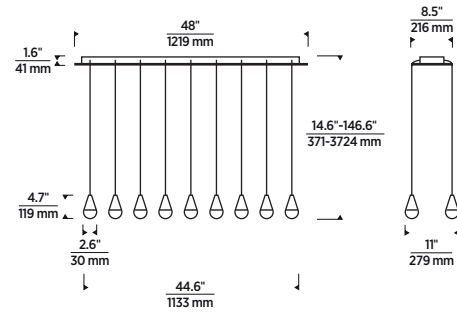

SIZE

H: 4.7" (14.6" min. - 146.6" max.) | L: 44.6" | W: 11" |
 Canopy: 48" wide
 Includes 12 feet of matte black cord.

LAMPING

Integrated LED
 Voltage: 120V or 277V
 Total Watts: 77.4W
 Delivered Lumens: 6192
 CCT: 3000K
 CRI: 90
 Dimmable with most LED compatible ELV and Triac dimmers; 277V dimmable with 0-10V dimmers