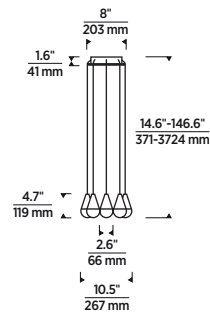

LAMPING

Integrated LED
Voltage: 120V-277V
Total Watts: 34.4W
Delivered Lumens: 2752
CCT: 3000K
CRI: 90
Dimmable with most LED compatible
ELV and Triac dimmers