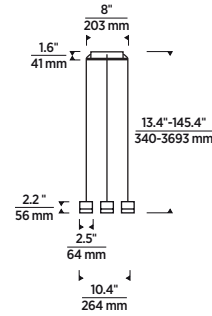

TRELLIS 4-LIGHT GABLE CHANDELIER

P 14

ITEM NUMBER

Natural Brass
700TRSPGBL4RNB-LED930
Nightshade Black
700TRSPGBL4RB-LED930

SIZE

H: 2.2 (13.4" min. - 145.4" max.) | W: 10.4" | Canopy: 8" round
Includes 12 feet of matte black cord.

LAMPING

Integrated LED
Voltage: 120V-277V
Total Watts: 17.2W
Delivered Lumens: 1196
CCT: 3000K
CRI: 90
Dimmable with most LED compatible
ELV and 0-10V dimmers