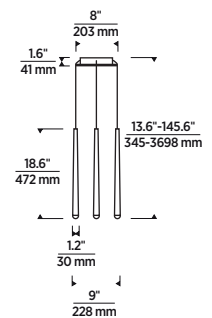

LAMPING

Integrated LED
Voltage: 120V-277V
Total Watts: 18.4W
Delivered Lumens: 1180
CCT: 3000K
CRI: 90
Dimmable with most LED compatible
ELV and 0-10V dimmers