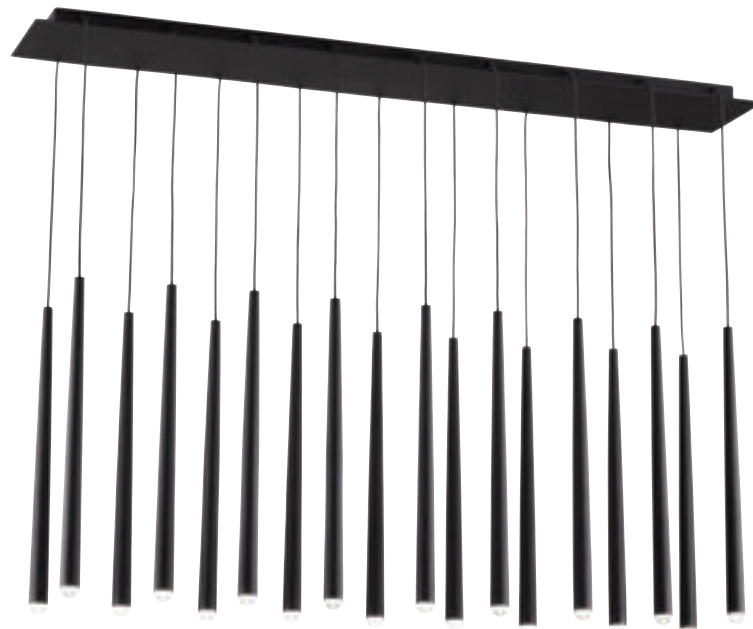

GUYED 18-LIGHT

DESIGNED BY SEAN LAVIN

PYLON 18-LIGHT CHANDELIER

700TRSPPYL18TNB-LED930120
NATURAL BRASS

700TRSPPYL18TB-LED930120
NIGHTSHADE BLACK

H: 18.6" (13.6" min-145.6" max drop) | L: 43.2" | W: 9.5" | Canopy: 48" wide
Integrated LED | 120V or 277V | 82.8W | 5310 Lumens | 3000K | 90CRI

For additional specification information, please refer to specification section or visit techlighting.com

GUYED 18-LIGHT CHANDELIER

700TRSPGYD18TNB-LED930120
NATURAL BRASS

700TRSPGYD18TB-LED930120
NIGHTSHADE BLACK

H: 14.1" (24.7" min-156.7" max drop) | L: 44.2" | W: 12.3" | Canopy: 48" wide
Integrated LED | 120V or 277V | 82.8W | 3186 Lumens | 3000K | 90CRI

For additional specification information, please refer to specification section or visit techlighting.com