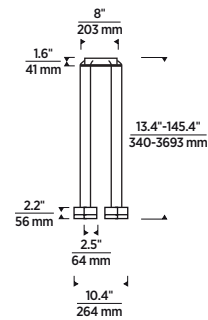

LAMPING

Integrated LED
Voltage: 120V-277V
Total Watts: 25.8W
Delivered Lumens: 1794
CCT: 3000K
CRI: 90
Dimmable with most LED compatible
ELV and Triac dimmers