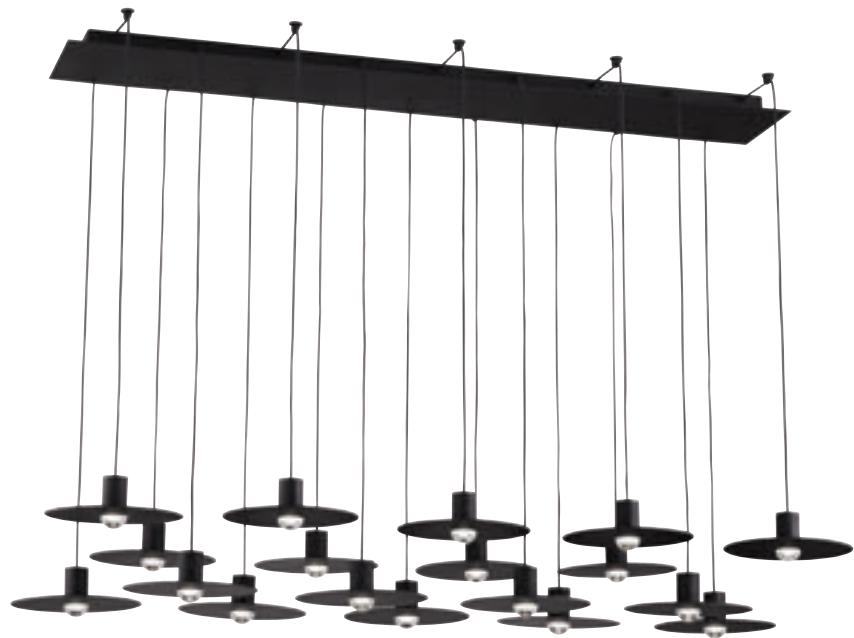

700TRSPTRT18TB-LED930120
NIGHTSHADE BLACK

H: 6.7" (16.6" min-148.6" max drop) | L: 44.5" | W: 10.8" | Canopy: 48" wide
Integrated LED | 120V or 277V | 82.8W | 6030 Lumens | 3000K | 90CRI

For additional specification information, please refer to specification section or visit techlighting.com

EAVES 18-LIGHT

DESIGNED BY SEAN LAVIN

GABLE 18-LIGHT

DESIGNED BY SEAN LAVIN

EAVES 18-LIGHT CHANDELIER

700TRSPEVS18TNB-LED930120
NATURAL BRASS

700TRSPEVS18TB-LED930120
NIGHTSHADE BLACK

H: 13.1" (13.8" min-145.8" max drop) | L: 50" | W: 16.3" | Canopy: 48" wide
Integrated LED | 120V or 277V | 77.4W | 4086 Lumens | 3000K | 90CRI