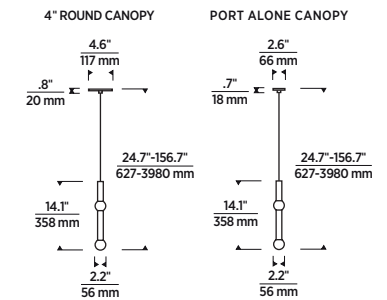

SIZE

H: 14.1" (24.7" min. - 156.7" max.) | W: 2.2" |
 Canopy: 2.6" or 4.6" round
 Includes 12 feet of matte black cord.

LAMPING

Integrated LED
 Voltage: 120V-277V
 Total Watts: 4.6W
 Delivered Lumens: 177
 CCT: 3000K
 CRI: 90
 Dimmable with most LED compatible
 ELV, Triac and 0-10V dimmers