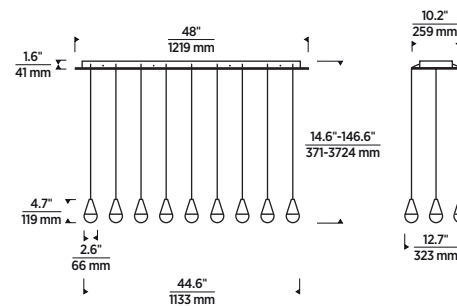

LAMPING

Integrated LED
Voltage: 120V or 277V
Total Watts: 116.1W
Delivered Lumens: 9288
CCT: 3000K
CRI: 90
Dimmable with most LED compatible ELV and Triac dimmers; 277V dimmable with 0-10V dimmers