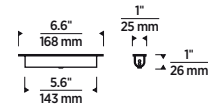

TRELLIS POWER BRIDGE

P 34

ITEM NUMBER

700TRSPBNB (Natural Brass)
700TRSPBB (Nightshade Black)

SIZE

H: 1" | W: 1" | L: 6.6"