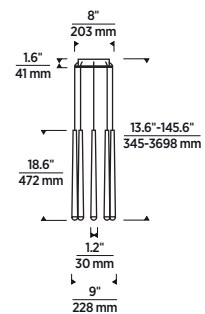

LAMPING

Integrated LED
Voltage: 120V-277V
Total Watts: 36.8W
Delivered Lumens: 2360
CCT: 3000K
CRI: 90
Dimmable with most LED compatible
ELV and Triac dimmers