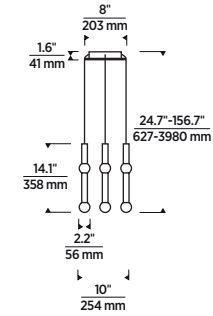

ITEM NUMBER

Natural Brass
700TRSPGYD4RNB-LED930
 Nightshade Black
700TRSPGYD4RB-LED930

SIZE

H: 14.1" (24.7" min. - 156.7" max.) | W: 10" | Canopy: 8" round
 Includes 12 feet of matte black cord.

LAMPING

Integrated LED
 Voltage: 120V-277V
 Total Watts: 18.4W
 Delivered Lumens: 708
 CCT: 3000K
 CRI: 90
 Dimmable with most LED compatible
 ELV and 0-10V dimmers