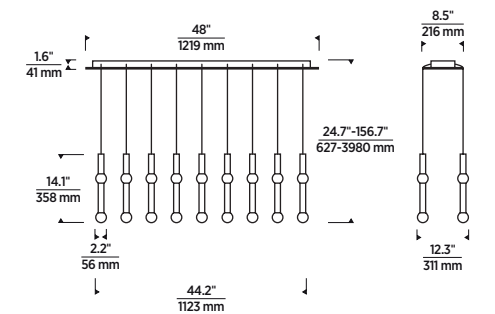

SIZE

H: 14.1" (24.7" min. - 156.7" max.) | L: 44.2" | W: 12.3" |
 Canopy: 48" wide
 Includes 12 feet of matte black cord.

LAMPING

Integrated LED
 Voltage: 120V or 277V
 Total Watts: 82.8W
 Delivered Lumens: 3186
 CCT: 3000K
 CRI: 90
 Dimmable with most LED compatible ELV and Triac dimmers; 277V dimmable with 0-10V dimmers