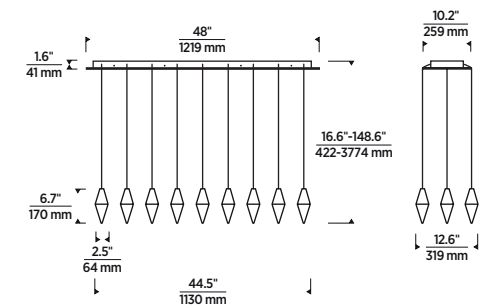

LAMPING

Integrated LED
Voltage: 120V or 277V
Total Watts: 124.2W
Delivered Lumens: 7965
CCT: 3000K
CRI: 90
Dimmable with most LED compatible ELV and Triac dimmers; 277V dimmable with 0-10V dimmers