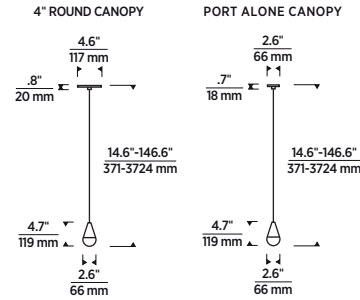

SIZE

H: 4.7" (14.6" min. - 146.6" max.) | W: 2.6" |
 Canopy: 2.6" or 4.6" round
 Includes 12 feet of matte black cord.

LAMPING

Integrated LED
 Voltage: 120V-277V
 Total Watts: 4.3W
 Delivered Lumens: 344
 CCT: 3000K
 CRI: 90
 Dimmable with most LED compatible
 ELV, Triac and 0-10V dimmers