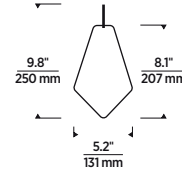

SIZE

H: 9.9" | W: 8.2"

TRELLIS PENTAGON PENDANT ACCESSORY

P 35

ITEM NUMBER

700TRSPAPNB (Natural Brass)
700TRSPAPB (Nightshade Black)

SIZE

H: 9.8" | W: 5.2"