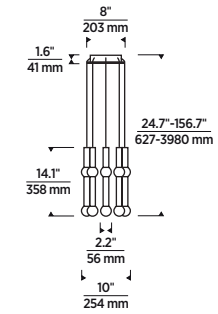

SIZE

H: 14.1" (24.7" min. - 156.7" max.) | W: 10" | Canopy: 8" round
Includes 12 feet of matte black cord.

LAMPING

Integrated LED
Voltage: 120V-277V
Total Watts: 36.8W
Delivered Lumens: 1416
CCT: 3000K
CRI: 90
Dimmable with most LED compatible
ELV and Triac dimmers