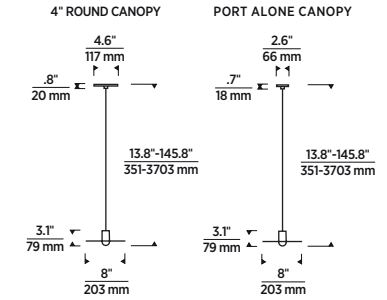

LAMPING

Integrated LED
Voltage: 120V-277V
Total Watts: 4.3W
Delivered Lumens: 227
CCT: 3000K
CRI: 90
Dimmable with most LED compatible
ELV, Triac and 0-10V dimmers