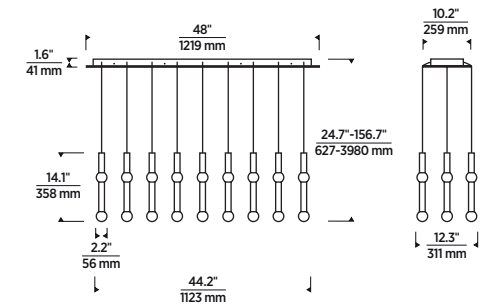

SIZE

H: 14.1" (24.7" min. - 156.7" max.) | L: 44.2" | W: 12.3" |
 Canopy: 48" wide
 Includes 12 feet of matte black cord.

LAMPING

Integrated LED
 Voltage: 120V or 277V
 Total Watts: 124.2W
 Delivered Lumens: 4779
 CCT: 3000K
 CRI: 90
 Dimmable with most LED compatible ELV and Triac dimmers; 277V dimmable with 0-10V dimmers