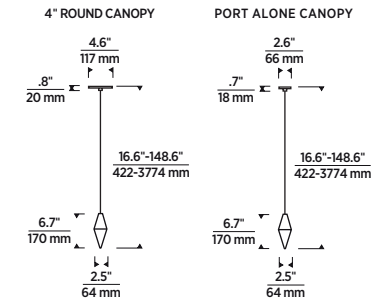

SIZE

H: 6.7" (16.6" min. - 148.6" max.) | W: 2.5" |
 Canopy: 2.6" or 4.6" round
 Includes 12 feet of matte black cord.

LAMPING

Integrated LED
 Voltage: 120V-277V
 Total Watts: 4.6W
 Delivered Lumens: 335
 CCT: 3000K
 CRI: 90
 Dimmable with most LED compatible
 ELV, Triac and 0-10V dimmers