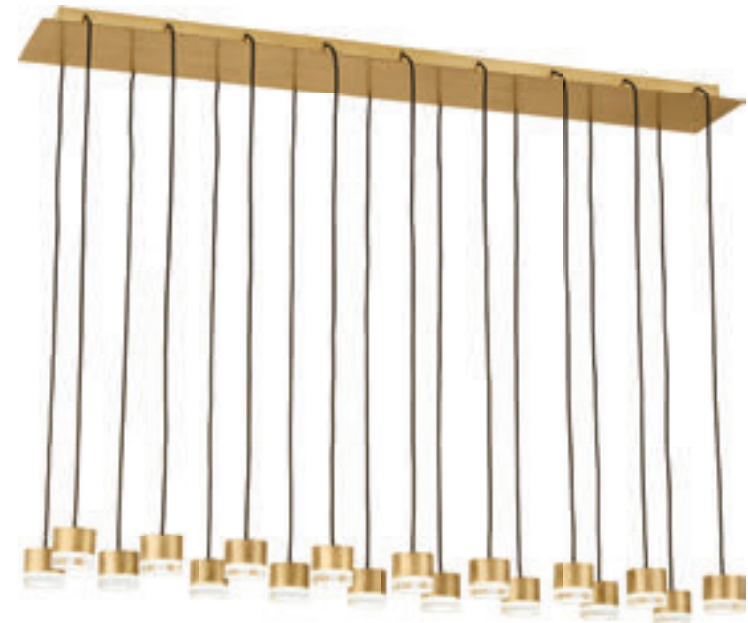

700TRSPTRT18TB-LED930120
NIGHTSHADE BLACK

H: 6.7" (16.6" min-148.6" max drop) | L: 44.5" | W: 10.8" | Canopy: 48" wide
Integrated LED | 120V or 277V | 82.8W | 6030 Lumens | 3000K | 90CRI

For additional specification information, please refer to specification section or visit techlighting.com

EAVES 18-LIGHT

DESIGNED BY SEAN LAVIN

GABLE 18-LIGHT

DESIGNED BY SEAN LAVIN

EAVES 18-LIGHT CHANDELIER

700TRSPEVS18TNB-LED930120
NATURAL BRASS

700TRSPEVS18TB-LED930120
NIGHTSHADE BLACK

H: 13.1" (13.8" min-145.8" max drop) | L: 50" | W: 16.3" | Canopy: 48" wide
Integrated LED | 120V or 277V | 77.4W | 4086 Lumens | 3000K | 90CRI