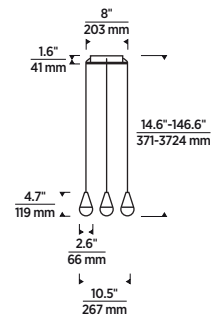

LAMPING

Integrated LED
Voltage: 120V-277V
Total Watts: 17.2W
Delivered Lumens: 1376
CCT: 3000K
CRI: 90
Dimmable with most LED compatible
ELV and 0-10V dimmers