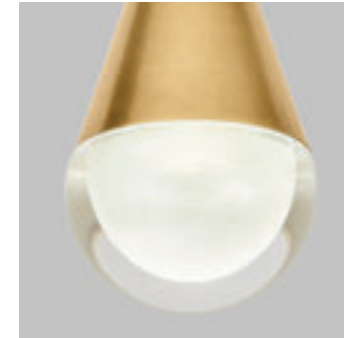

Available in Natural Brass or Nightshade Black.

Swag hooks create additional scale or can be used if power isn't centered directly over a desired location.

Power Bridges allows the cable to be split dropping one pendant 'down' while allowing the cable to continue to add an additional pendants.