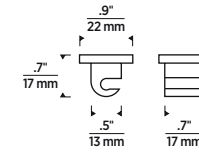

TRELLIS SWAG HOOK

P 71

ITEM NUMBER

700TRSSWGNB (Natural Brass)
700TRSSWGB (Nightshade Black)

SIZE

H: .7" | W: .9"