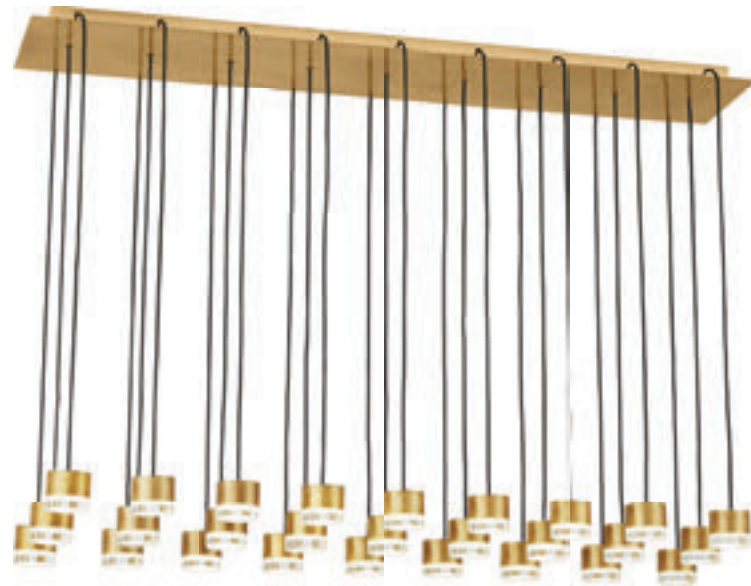

EAVES 27-LIGHT

DESIGNED BY SEAN LAVIN

EAVES 27-LIGHT CHANDELIER

700TRSPEVS27TNB-LED930120
NATURAL BRASS

700TRSPEVS27TB-LED930120
NIGHTSHADE BLACK

H: 3.1" (13.8" min-145.8" max drop) | L: 50" | W: 18.3" | Canopy: 48" wide
Integrated LED | 120V or 277V | 116.1W | 6192 Lumens | 3000K | 90CRI

For additional specification information, please refer to specification section or visit techlighting.com

GABLE 27-LIGHT

DESIGNED BY SEAN LAVIN

GABLE 27-LIGHT CHANDELIER

700TRSPGBL27TNB-LED930120
NATURAL BRASS