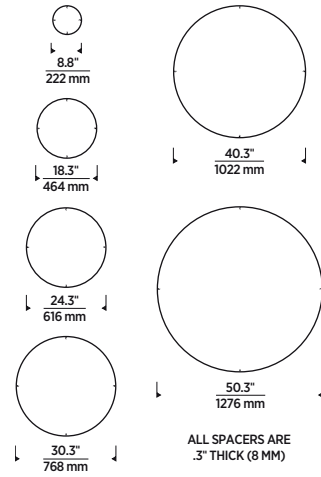

PRODUCT SPECIFICATIONS

TRELLIS

TRELLIS ROUND 4-LIGHT SPACERS

P 32

ITEM NUMBER

Natural Brass
700TRSRNGR48NB (8")
700TRSRNGR418NB (18")
700TRSRNGR424NB (24")
700TRSRNGR430NB (30")
700TRSRNGR440NB (40")
700TRSRNGR450NB (50")
Nightshade Black
700TRSRNGR48B (8")
700TRSRNGR418B (18")
700TRSRNGR424B (24")
700TRSRNGR430B (30")
700TRSRNGR440B (40")
700TRSRNGR450B (50")

SIZE

8": H: .3" | W: 8.8"
18": H: .3" | W: 18.3"
24": H: .3" | W: 24.3"
30": H: .3" | W: 30.3"
40": H: .3" | W: 40.3"
50": H: .3" | W: 50.3"