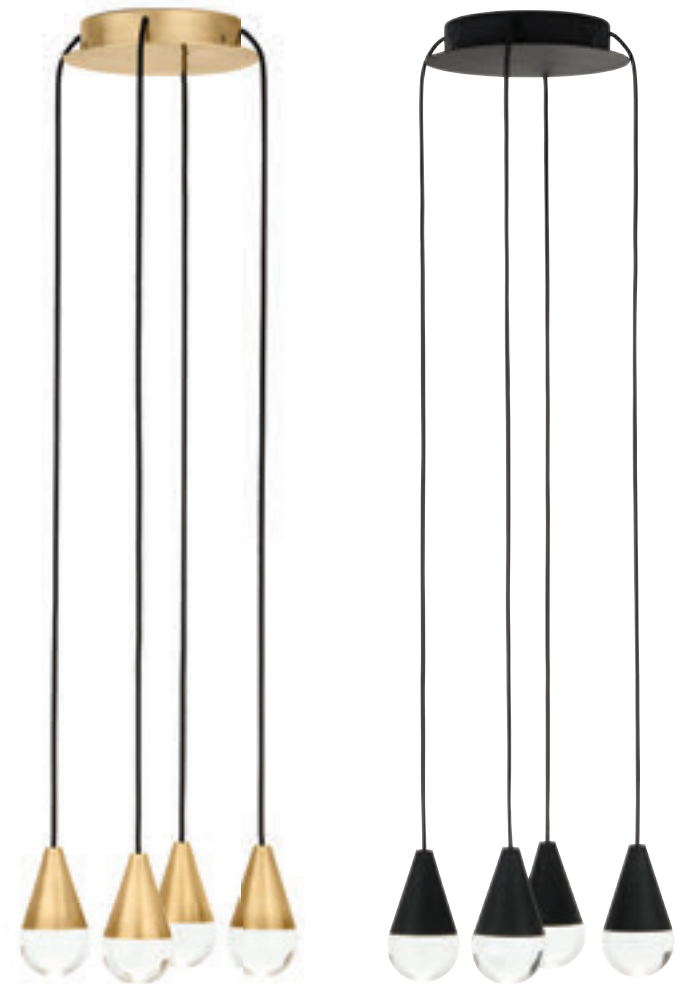

CUPOLA 4-LIGHT

DESIGNED BY SEAN LAVIN

CUPOLA 4-LIGHT CHANDELIER

700TRSPCPA4RNB-LED930
NATURAL BRASS

700TRSPCPA4RB-LED930
NIGHTSHADE BLACK

H: 4.7" (14.6" min-146.6" max drop) | W: 10.5" | Canopy: 8" round
Integrated LED | 120V-277V | 17.2W | 1376 Lumens | 3000K | 90CRI

For additional specification information, please refer to specification section or visit techlighting.com