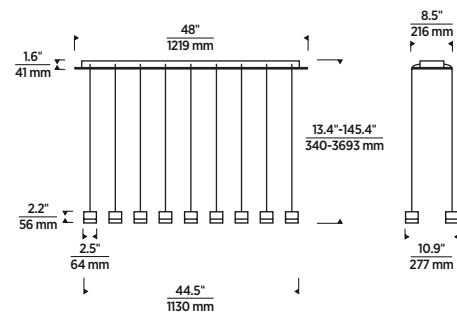

LAMPING

Integrated LED
Voltage: 120V or 277V
Total Watts: 77.4W
Delivered Lumens: 5382
CCT: 3000K
CRI: 90
Dimmable with most LED compatible ELV and Triac dimmers; 277V dimmable with 0-10V dimmers