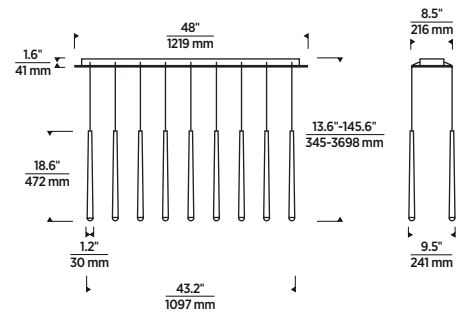

PRODUCT SPECIFICATIONS

TRELLIS

TRELLIS 18-LIGHT PYLON CHANDELIER

P 26

ITEM NUMBER

Natural Brass
700TRSPPYL18TNB-LED930120 (120V)
700TRSPPYL18TNB-LED930277 (277V)
Nightshade Black
700TRSPPYL18TB-LED930120 (120V)
700TRSPPYL18TB-LED930277 (277V)

SIZE

H: 18.6" (13.6" min. - 145.6" max.) | L: 43.2" | W: 9.5" |
Canopy: 48" wide
Includes 12 feet of matte black cord.

LAMPING

Integrated LED
Voltage: 120V or 277V
Total Watts: 82.8W
Delivered Lumens: 5310
CCT: 3000K
CRI: 90
Dimmable with most LED compatible ELV and Triac dimmers; 277V dimmable with 0-10V dimmers