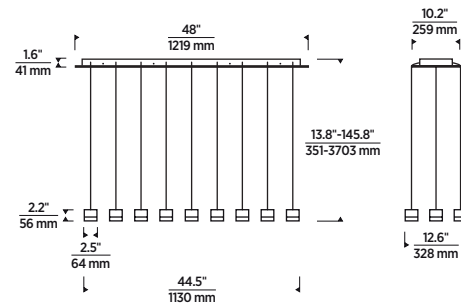

TRELLIS 27-LIGHT GABLE CHANDELIER

P 30

ITEM NUMBER

Natural Brass
700TRSPGBL27TNB-LED930120 (120V)
700TRSPGBL27TNB-LED930277 (277V)
Nightshade Black
700TRSPGBL27TB-LED930120 (120V)
700TRSPGBL27TB-LED930277 (277V)

SIZE

H: 2.2 (13.8" min. - 145.8" max.) | L: 44.5" | W: 12.6" |
Canopy: 48" wide
Includes 12 feet of matte black cord.

LAMPING

Integrated LED
Voltage: 120V or 277V
Total Watts: 116.1W
Delivered Lumens: 8073
CCT: 3000K
CRI: 90
Dimmable with most LED compatible ELV and Triac dimmers; 277V dimmable with 0-10V dimmers