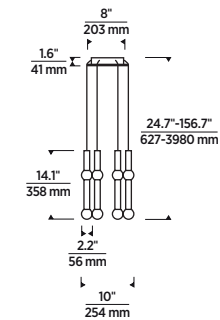

LAMPING

Integrated LED
Voltage: 120V-277V
Total Watts: 27.6W
Delivered Lumens: 1062
CCT: 3000K
CRI: 90
Dimmable with most LED compatible
ELV and Triac dimmers