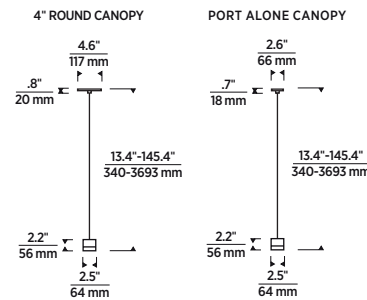

SIZE

H: 2.2" (13.4" min. - 145.4" max.) | W: 2.5" |
 Canopy: 2.6" or 4.6" round
 Includes 12 feet of matte black cord.

LAMPING

Integrated LED
 Voltage: 120V-277V
 Total Watts: 4.3W
 Delivered Lumens: 299
 CCT: 3000K
 CRI: 90
 Dimmable with most LED compatible
 ELV, Triac and 0-10V dimmers