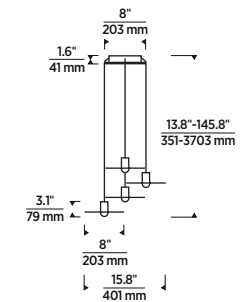

ITEM NUMBER

Natural Brass
700TRSPEVS4RNB-LED930
 Nightshade Black
700TRSPEVS4RB-LED930

SIZE

H: 3.1" (13.8" min. - 145.8" max.) | W: 15.8" | Canopy: 8" round
 Includes 12 feet of matte black cord.

LAMPING

Integrated LED
 Voltage: 120V-277V
 Total Watts: 17.2W
 Delivered Lumens: 908
 CCT: 3000K
 CRI: 90
 Dimmable with most LED compatible
 ELV and 0-10V dimmers