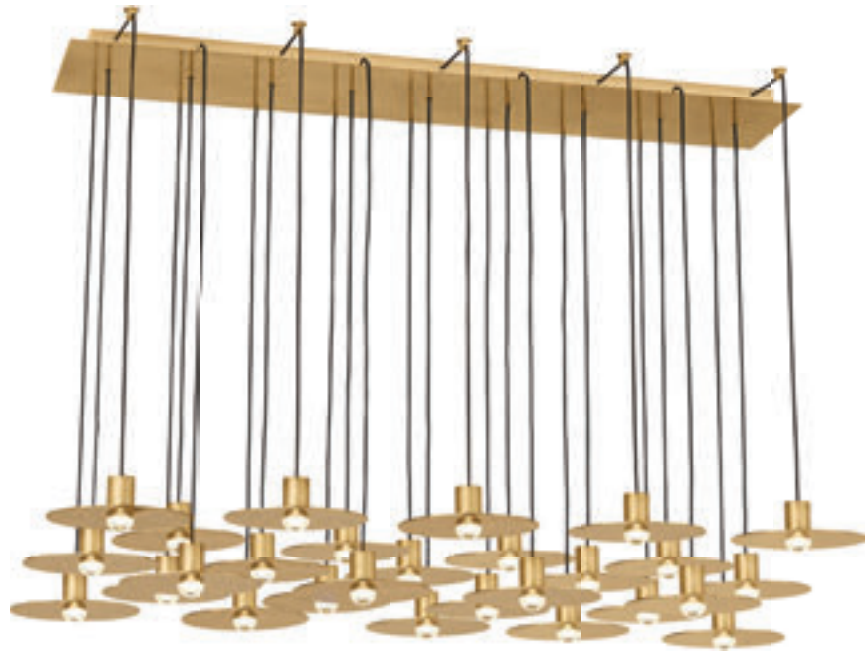

EAVES 27-LIGHT

DESIGNED BY SEAN LAVIN

EAVES 27-LIGHT CHANDELIER

700TRSPEVS27TNB-LED930120
NATURAL BRASS

700TRSPEVS27TB-LED930120
NIGHTSHADE BLACK

H: 3.1" (13.8" min-145.8" max drop) | L: 50" | W: 18.3" | Canopy: 48" wide
Integrated LED | 120V or 277V | 116.1W | 6192 Lumens | 3000K | 90CRI

For additional specification information, please refer to specification section or visit techlighting.com