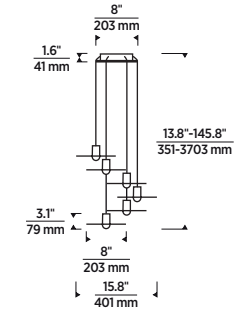

LAMPING

Integrated LED
Voltage: 120V-277V
Total Watts: 25.8W
Delivered Lumens: 1362
CCT: 3000K
CRI: 90
Dimmable with most LED compatible
ELV and Triac dimmers