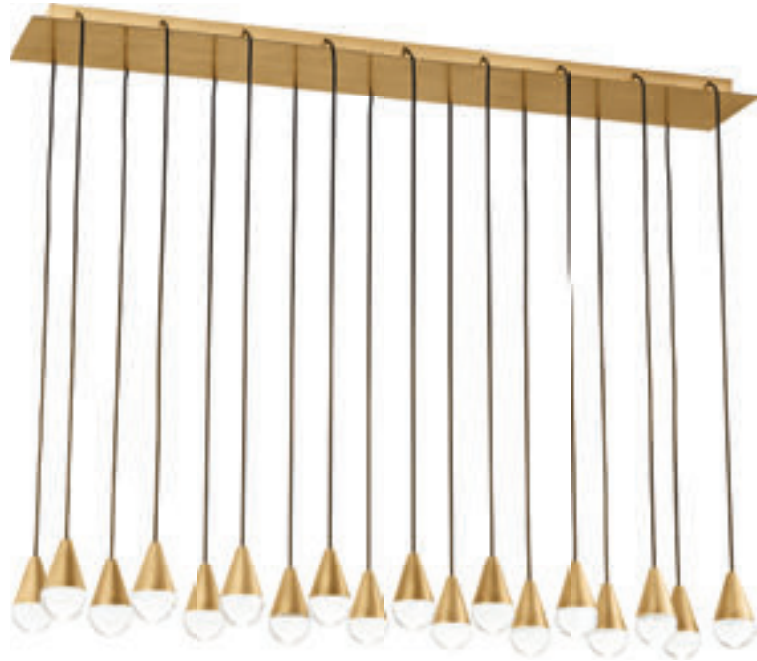

CUPOLA 18-LIGHT

DESIGNED BY SEAN LAVIN

CUPOLA 18-LIGHT CHANDELIER

700TRSPCPA18TNB-LED930120
NATURAL BRASS

700TRSPCPA18TB-LED930120
NIGHTSHADE BLACK

H: 4.7" (14.6" min-146.6" max drop) | L: 44.6" | W: 11" | Canopy: 48" wide
Integrated LED | 120V or 277V | 77.4W | 6192 Lumens | 3000K | 90CRI

For additional specification information, please refer to specification section or visit techlighting.com