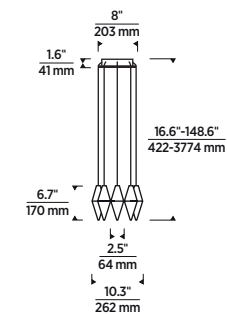

LAMPING

Integrated LED
Voltage: 120V-277V
Total Watts: 36.8W
Delivered Lumens: 2680
CCT: 3000K
CRI: 90
Dimmable with most LED compatible
ELV and Triac dimmers