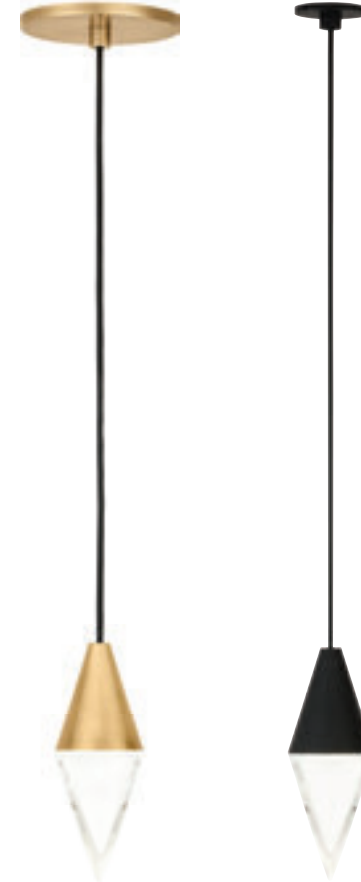

TURRET 1-LIGHT

DESIGNED BY SEAN LAVIN

TURRET 1-LIGHT PENDANT

700TRSPTRT1RNB-LED930 (4" ROUND CANOPY)
NATURAL BRASS

700TRSPTRT1RB-LED930 (4" ROUND CANOPY)
NIGHTSHADE BLACK

700TRSPATRT1RNB-LED930 (PORT ALONE CANOPY)
NATURAL BRASS

700TRSPATRT1RB-LED930 (PORT ALONE CANOPY)
NIGHTSHADE BLACK

H: 6.7" (16.6" min-148.6" max drop) | W: 2.5" | Canopy: 2.6" or 4.6" round
Integrated LED | 120V-277V | 4.6W | 335 Lumens | 3000K | 90CRI

For additional specification information, please refer to specification section or visit techlighting.com