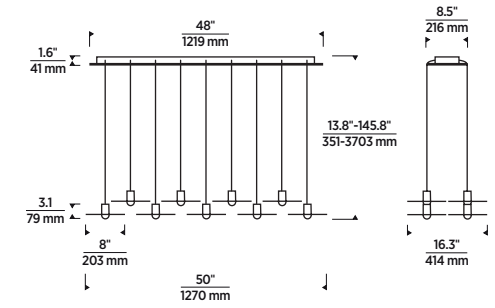

SIZE

H: 3.1" (13.8" min. - 145.8" max.) | L: 50" | W: 16.3" |
 Canopy: 48" wide
 Includes 12 feet of matte black cord.

LAMPING

Integrated LED
 Voltage: 120V or 277V
 Total Watts: 77.4W
 Delivered Lumens: 4086
 CCT: 3000K
 CRI: 90
 Dimmable with most LED compatible ELV and Triac dimmers; 277V dimmable with 0-10V dimmers