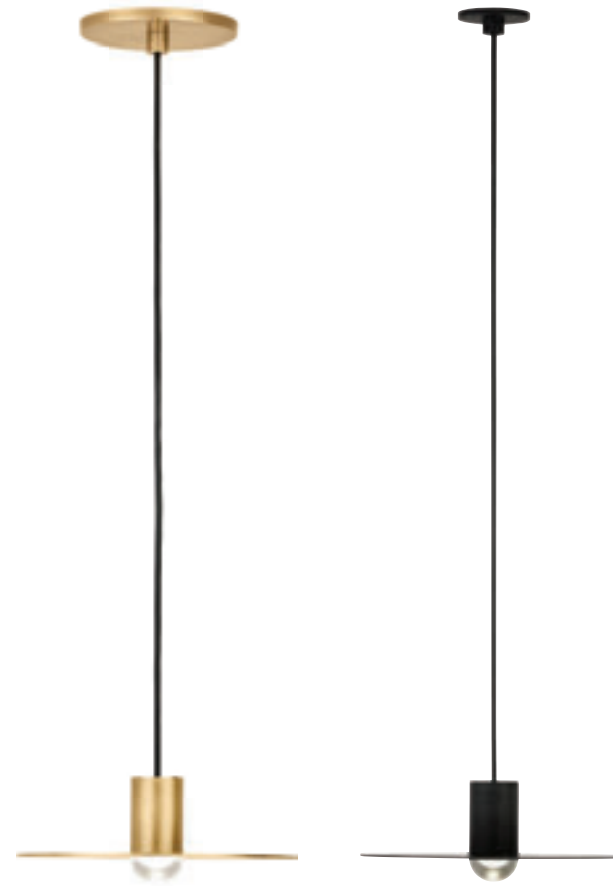

GABLE 1-LIGHT

DESIGNED BY SEAN LAVIN

GABLE 1-LIGHT PENDANT

700TRSPGBL1RNB-LED930 (4" ROUND CANOPY)
NATURAL BRASS

700TRSPAGBL1PNB-LED930 (PORT ALONE CANOPY)
NATURAL BRASS

700TRSPGBL1RB-LED930 (4" ROUND CANOPY)
NIGHTSHADE BLACK

700TRSPAGBL1PB-LED930 (PORT ALONE CANOPY)
NIGHTSHADE BLACK

H: 2.2 (13.4" min-145.4" max drop) | W: 2.5" | Canopy: 2.6" or 4.6" round
Integrated LED | 120V-277V | 4.3W | 299 Lumens | 3000K | 90CRI

For additional specification information, please refer to specification section or visit techlighting.com

EAVES 1-LIGHT

DESIGNED BY SEAN LAVIN

EAVES 1-LIGHT PENDANT

700TRSPEVSI1RNB-LED930 (4" ROUND CANOPY)
NATURAL BRASS

700TRSPAEVSI1PNB-LED930 (PORT ALONE CANOPY)
NATURAL BRASS

700TRSPEVSI1RB-LED930 (4" ROUND CANOPY)
NIGHTSHADE BLACK