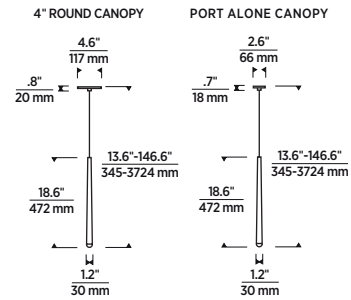

PRODUCT SPECIFICATIONS

TRELLIS

TRELLIS 1-LIGHT PYLON PENDANT

P 11

ITEM NUMBER

Natural Brass
700TRSPPYL1RNB-LED930 (4" Round Canopy)
700TRSPPYL1PNB-LED930 (Port Alone Canopy)
Nightshade Black
700TRSPAPYL1RB-LED930 (4" Round Canopy)
700TRSPAPYL1PB-LED930 (Port Alone Canopy)
Includes 12 feet of matte black cord.

SIZE

H: 18.6" (13.6" min. - 146.6" max.) | W: 1.2" |
Canopy: 2.6" or 4.6" round

LAMPING

Integrated LED
Voltage: 120V-277V
Total Watts: 4.6W
Delivered Lumens: 295
CCT: 3000K
CRI: 90
Dimmable with most LED compatible
ELV, Triac and 0-10V dimmers