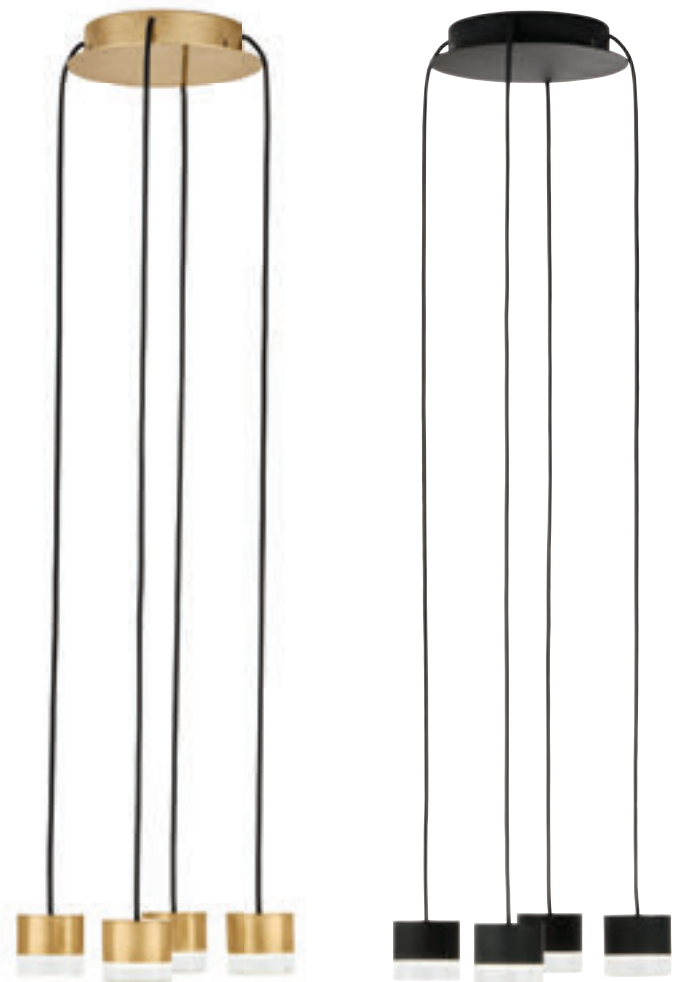

GABLE 4-LIGHT

DESIGNED BY SEAN LAVIN

GABLE 4-LIGHT CHANDELIER

700TRSPGBL4RNB-LED930
NATURAL BRASS

700TRSPGBL4RB-LED930
NIGHTSHADE BLACK

H: 2.2 (13.4" min-145.4" max drop) | W: 10.4" | Canopy: 8" round
Integrated LED | 120V-277V | 17.2W | 1196 Lumens | 3000K | 90CRI

For additional specification information, please refer to specification section or visit techlighting.com