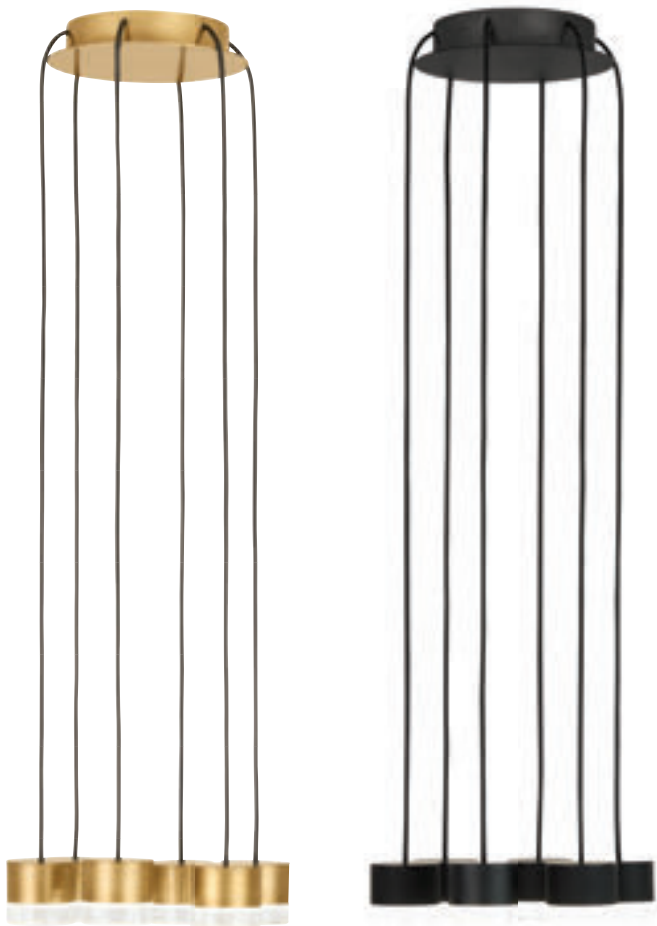

GABLE 6-LIGHT

DESIGNED BY SEAN LAVIN

GABLE 6-LIGHT CHANDELIER

700TRSPGBL6RNB-LED930
NATURAL BRASS

700TRSPGBL6RB-LED930
NIGHTSHADE BLACK

H: 2.2 (13.4" min-145.4" max drop) | W: 10.4" | Canopy: 8" round
Integrated LED | 120V-277V | 25.8W | 1794 Lumens | 3000K | 90CRI

For additional specification information, please refer to specification section or visit techlighting.com