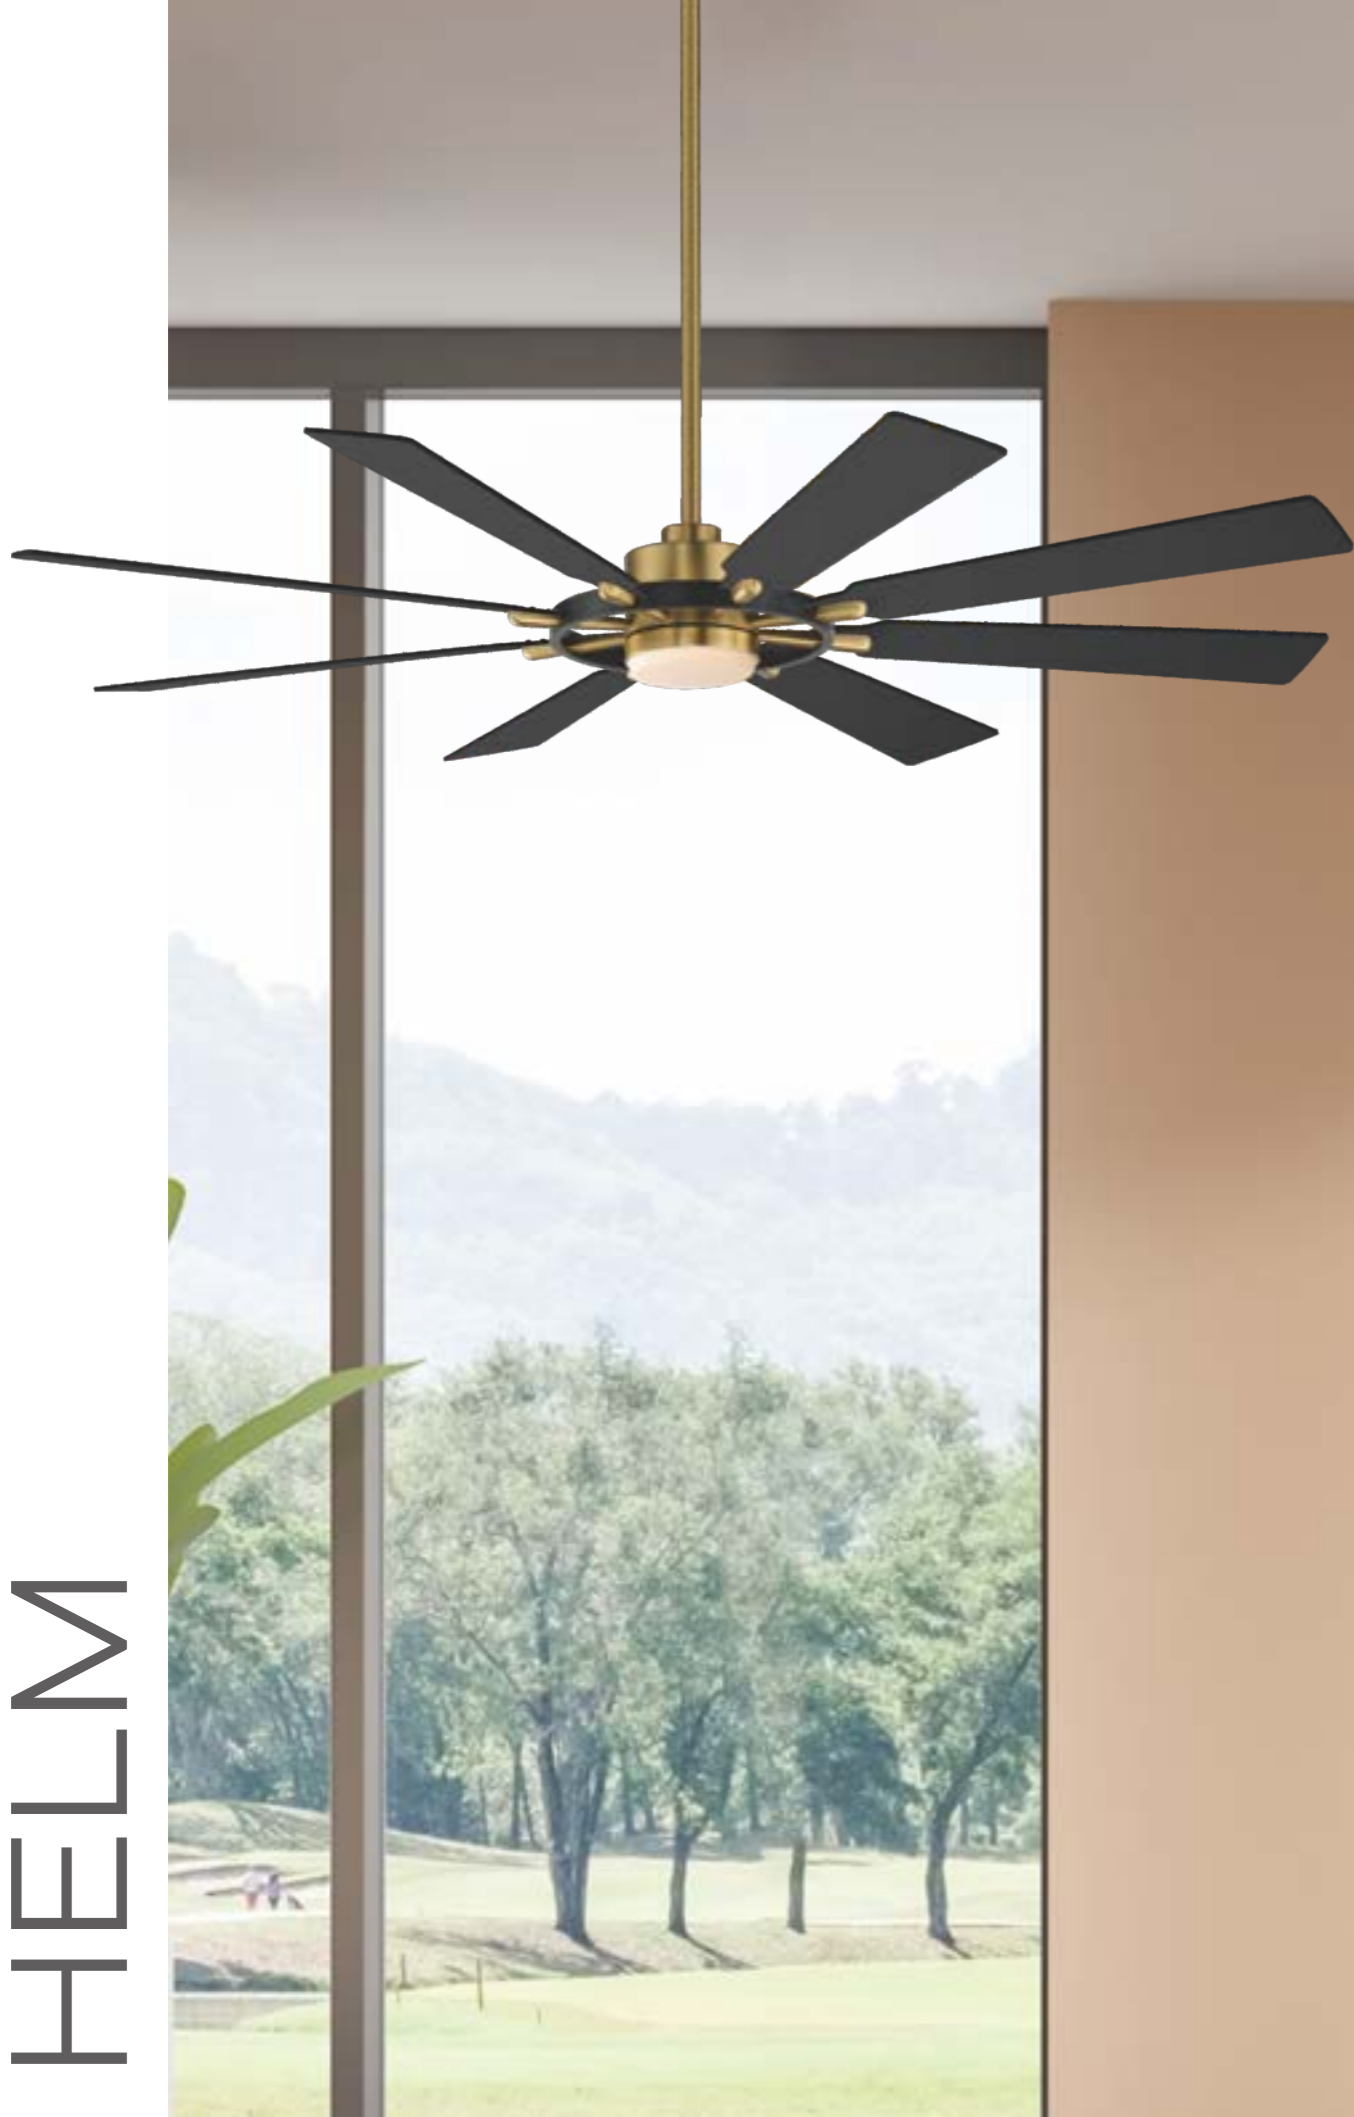

Includes:
6" Downrod

FINISH & MATERIAL

- Aluminum (AL)
- BLACK (BK)
- Matte White (MW)
- SATIN NICKEL (SN)

BLADES

MATERIAL: ABS or Aluminum
PITCH: 18°

72" HELM

HELM | 88878

Inspired by the steering wheel of a nautical ship, the Helm fan boasts an impressive 72" blade span and stylish two-tone finishes. Its plywood blades offer dual-sided contrasting finishes, allowing for customizable design. Choose from a Black frame with Natural Aged Brass accents paired with Black and White blades, or a Satin Nickel frame with Sliver and Blackened Walnut blades. The energy-efficient DC motor is operated by a convenient remote control, which magnetically attaches to a standard wall plate. The integrated LED light kit features tunable color temperature, adjustable from warm 2700K to bright 4000K, offering versatile lighting options for any space.