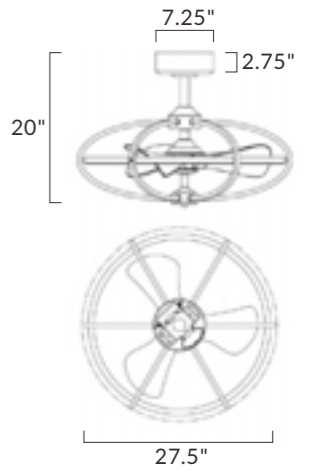

27.5" CORONA

CORONA | 61001

Taking the standard fan to the next level, Fandelights such as this one house a Wifi-enabled fan within a decorative chandelier frame. This transitional look features a minimalistic frame finished in your choice of Matte Black or Satin Nickel and a downward directed ring of LED illumination. The Wi-Fi enabled functions control the light intensity, color temperature, and speed of the fan. They can be operated by the remote provided or popular Smart Home applications from your phone or other electronic device.

Indoor | DC Motor | ABS Blades | Wi-Fi Enabled | White Tunable | Dimmable

61001	LAMPING	DIMENSIONS	ENERGY INFO AT HIGH SPEED	DOWNRODS
	30W PCB LED COLOR TEMP: 2700-4000K CRI: 80+ LUMENS: 1m 2220 DELIVERED	27.5" D x 20" H BLADE: 3 x 22"	AIRFLOW: 2600 CFM AIRFLOW EFFECIENCY: 130 CFM / W ELECTRICITY USE: 20W	12" (FRD0112) 18" (FRD0118) 24" (FRD0124) 30" (FRD0130) 36" (FRD0136)

Includes:
6" Downrod

FINISH & MATERIAL

- BLACK (BK)
- SATIN NICKEL (SN)

BLADES

MATERIAL: ABS
PITCH: 30°