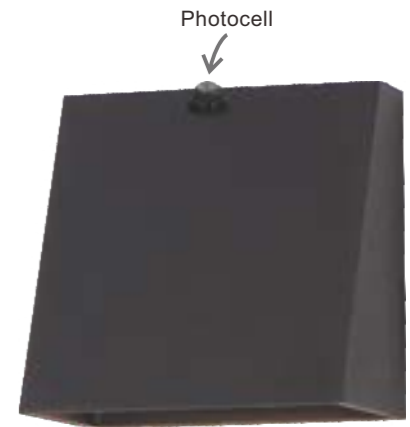

Finish Options: Architectural Bronze (ABZ) Black (BK) Silver (SV) White (WT)

52124 ABZ, BK, SV
Outdoor Wall
G

52120 ABZ, BK, SV
Outdoor Wall
D

52120 ABZ/MSP, BK/MSP, SV/MSP
Outdoor Wall
E

52120 ABZ/PHC, BK/PHC
Outdoor Wall
F