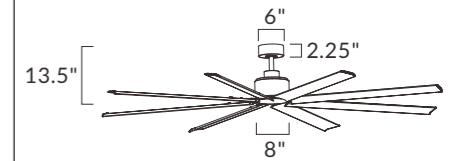

CONDOR | 88766 | 88768

Expansive blade spans of 65" ABS blades or 80" aluminum blades, the Condor soars as an outdoor rated fan. Clean design with a DC motor and strong airflow performance. Available in Matte Black, Matte White, or Brushed Aluminum. No light kit included. Paired with a DC wall control that does not get interrupted by various frequencies and uses novel 3-wire installations to provide reliable functionality.

Indoor/Outdoor | DC Motor | Wet Rated | 65" ABS Blades/80" Aluminum Blades

FCT887WT
(Included)