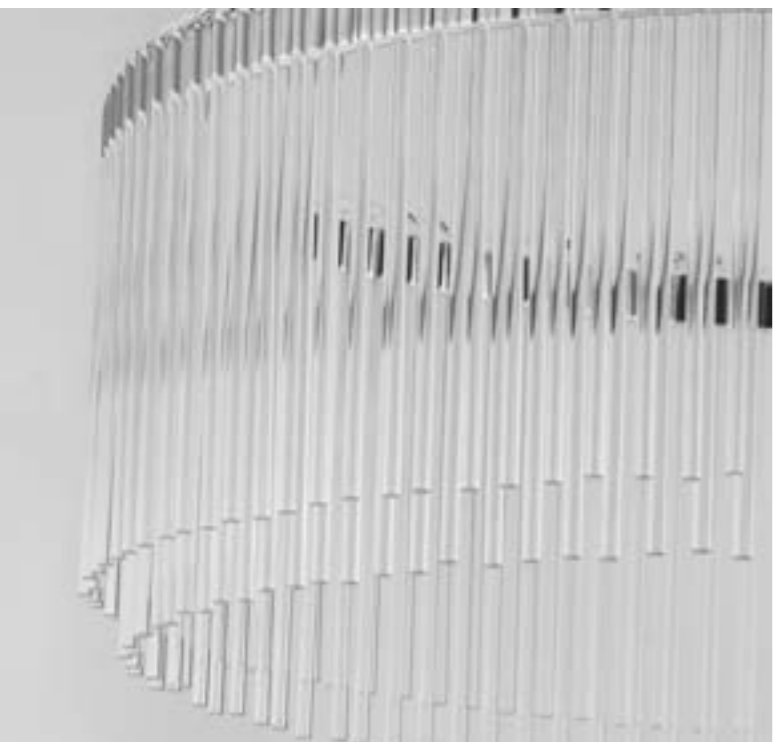

ITEM#	LAMPING	DIMENSION	LUMENS			Additional Info.
			CRI	INIT.	DEL.	
A 38421	18W PCB LED 3000-3500-4000K (Inte.)	11.25"L x 11.25"W x 12.75"H, 50.25"OAH	90+	950	800	LED DIM CCT
B 38422	28W PCB LED 3000-3500-4000K (Inte.)	24"L x 24"W x 24.75"H, 63"OAH	90+	1800	1600	LED DIM CCT
C 38423	40W PCB LED 3000-3500-4000K (Inte.)	34"L x 34"W x 31.25"H, 69.5"OAH	90+	2680	2400	LED DIM CCT
D 38426	35W PCB LED 3000-3500-4000K (Inte.)	14"L x 14"W x 30"H, 67.5"OAH	90+	2610	2250	LED DIM CCT

Finish Options: Clear glass (CL) Natural Aged Brass (NAB) Polished Nickel (PN)