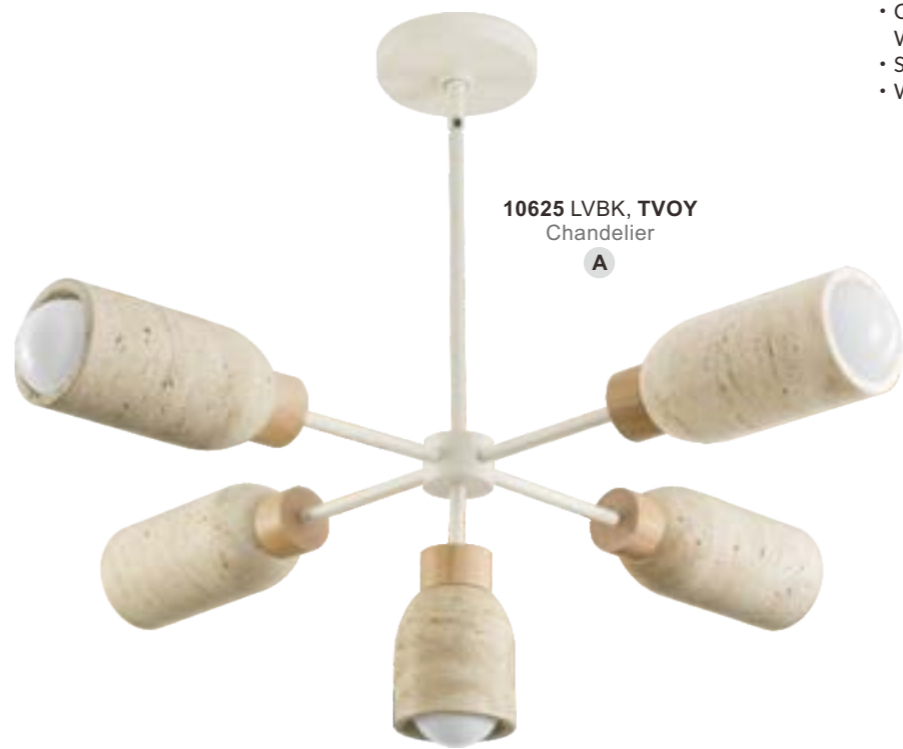

10625 LVBK, TVOY
Chandelier

A