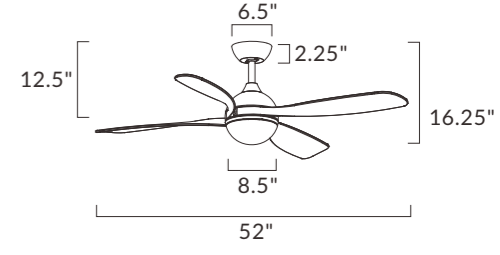

BOLA | 88811

Modern and chic, the Bola collection elevates the standard fan with its beautifully balanced design. A sleek globe frame seamlessly separates the top DC motor housing from the lower LED light kit, while gracefully curved solid wood blades add a touch of natural sophistication. The energy-efficient DC motor ensures quiet operation, while the included remote control allows you to customize the CCT-tunable LED light, from warm to bright, for the perfect ambiance. Available in 52" blade span and finishes in Matte White, Matte Black, Satin Nickel with white blades, or Natural Aged Brass with white ABS blades. Suitable for dry locations, Bola merges form and function with effortless charm.

Indoor | DC Motor | ABS Blades