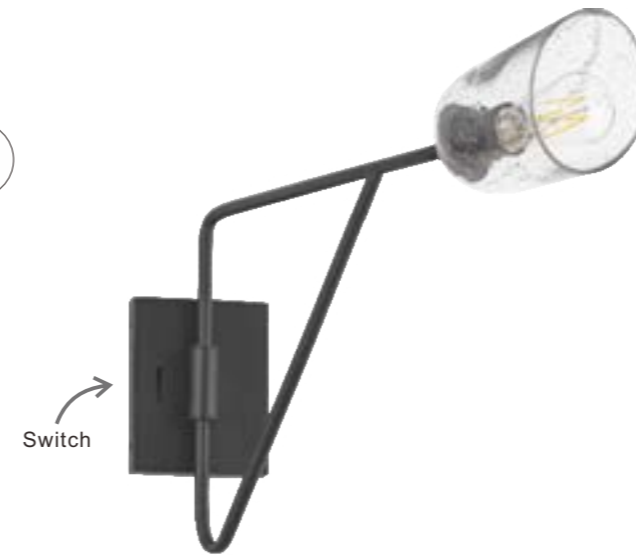

Finish: Iceberg glass (IB) Natural Aged Brass (NAB)

JOLIE

Clear glass rods elegantly curve to drape over a metal frame, encasing an integrated LED light source within. These ornamental glass rods form a luminous curtain, softly illuminated by the LEDs. The LED light source features an adjustable color temperature, allowing you to effortlessly switch between warm 3000K, neutral 3500K, and cool 4000K settings to suit any ambiance. Suspended by intricately designed chain links, the jewel-like glass skirt adds a touch of sophistication and refinement. Choose from two stunning frame finishes: Natural Aged Brass or Polished Nickel.

- Hand-bent clear glass rods create a luminous, curtain-like effect
- Commercially rated 120-277V input
- 3CCT Select Function: Adjustable LED color temperature switches between warm (3000K), neutral (3500K), and cool (4000K) white tones
- Dual-mount canopy for adjustable height applications
- Highly decorative flat-edge chain links
- Available in Natural Aged Brass or Polished Nickel

Finish Options: Clear glass (CL) Natural Aged Brass (NAB) Polished Nickel (PN)

26266SSDBZ
Chandelier
A

26261SSDBZ
Swing Arm Wall Sconce
C

26260SSDBZ
Wall Sconce
B

- Thick blown glass with an irregular bubble pattern
- Adjustable swivels on the frame let you direct light
- Single sconce can be installed facing up or down
- Swing-arm sconce features an integrated switch for added convenience
- Matte Black finish complements modern industrial and contemporary interiors.