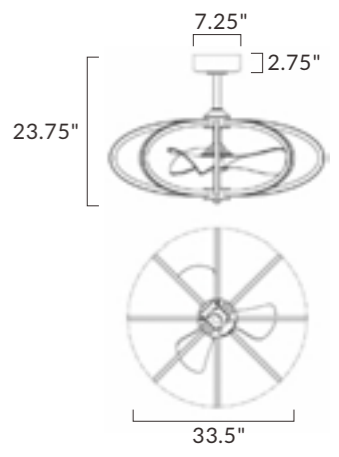

33.5" SOLSTICE

SOLSTICE | 61005

The Solstice Chandelier with Fan houses three innovatively curved fan blades within a cage of artfully bent Satin Nickel channel to create a classic form in light. Built in Wi-Fi allows you to control your fan speed from your favorite device.

Indoor | DC Motor | ABS Blades | Wi-Fi Enabled | White Tunable | Dimmable

61005	LAMPING	DIMENSIONS	ENERGY INFO AT HIGH SPEED	DOWNRODS
	60W LED Integrated, White Tuneable COLOR TEMP: 2700-4000K CRI: 90+ LUMENS: 1m 4320 DELIVERED	33.5" D x 23.75" H BLADE: 3 x 22"	AIRFLOW: 2600 CFM AIRFLOW EFFICIENCY: 130 CFM / W ELECTRICITY USE: 20W	12" (FRD0112) 18" (FRD0118) 24" (FRD0124) 30" (FRD0130) 36" (FRD0136)

Includes:
8" Downrod

FINISH & MATERIAL

- BLACK (BK)
- SATIN NICKEL (SN)

BLADES

MATERIAL: ABS
PITCH: 30°