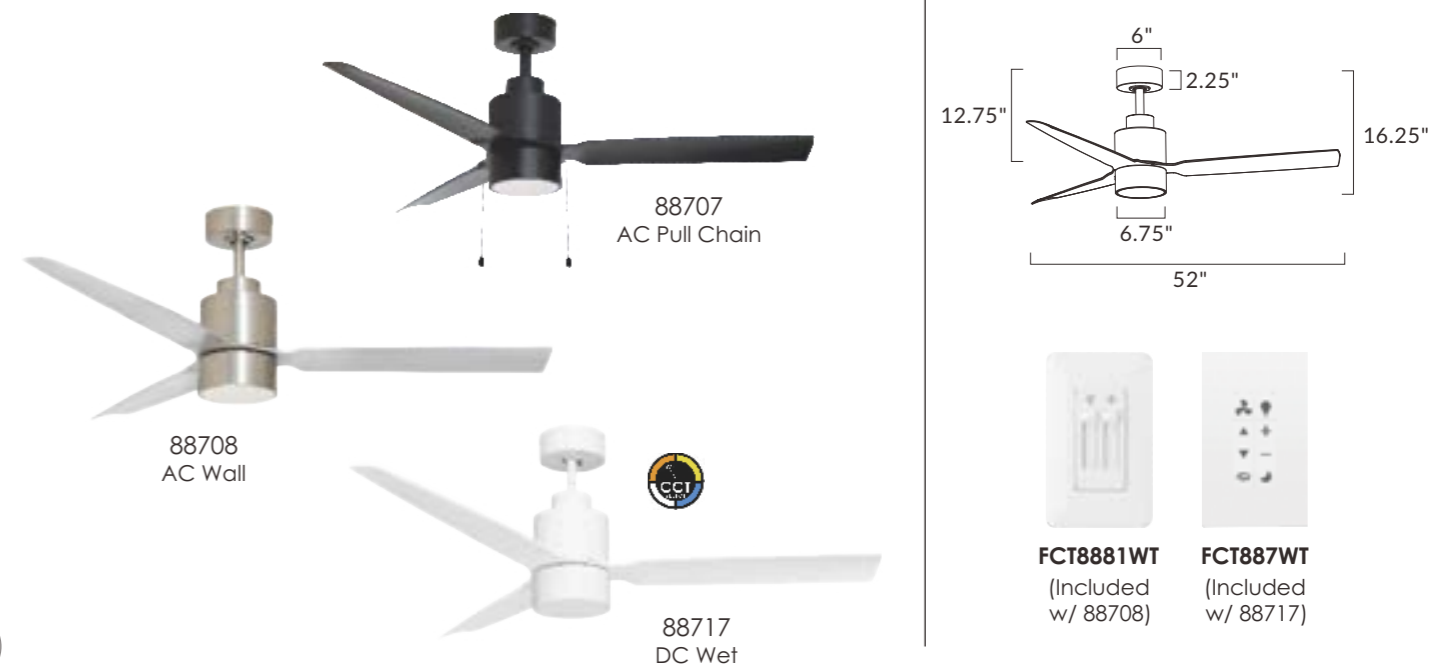

FALCON | 88707 | 88708 | 88717

Combining sleek, modern style with a smaller housing and versatile options. Featuring a streamlined cylinder housing and weatherproof ABS blades, the Falcon is available in multiple technical configurations to suit any application. Choose a high-efficiency DC motor with Wet Location construction, ideal for outdoor use, paired with a hardwired DC wall control, or opt for more economical AC motor options with pull chain or wall control configurations. Finishes include Matte Black, Matte White, or Satin Nickel, with the option to elevate the design using Walnut hydro-transferred ABS blades. Damp or Wet Rated, the Falcon is perfect for both indoor and outdoor applications, delivering style and functionality in one sophisticated package.

Indoor/Outdoor | AC or DC Motor | ABS Blades