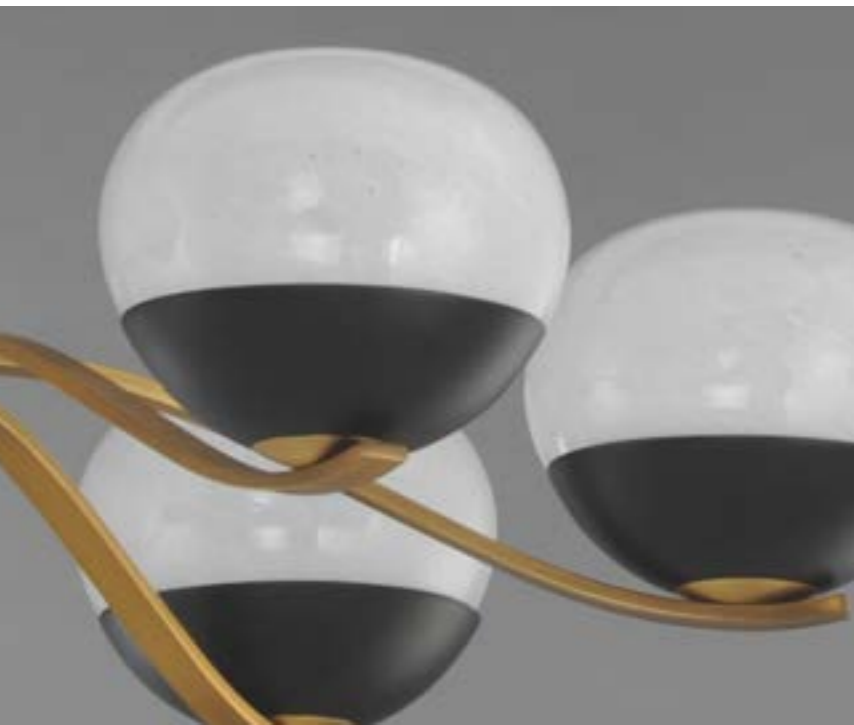

KEPPE

The Keppe Collection brings stylish modern industrial design to your space with its thick blown glass shades featuring an eye-catching bubble pattern. Finished in Matte Black, the sleek frame includes adjustable swivels, allowing you to position the light in various directions for optimal functionality. The collection includes two versatile wall sconces: a single sconce that can be installed facing up or down, and a swing-arm sconce with an integrated switch, combining practicality with bold design.

Finish: Stone Seeded glass (SS) Darkened Bronze (DBZ)

24648MRBKNAB
Chandelier
A

24643MRBKNAB
Chandelier
B

24646MRBKNAB
Chandelier
C

- Oblong glossy glass globes with a swirling Marble pattern
- Contrasting finish of Black and Natural Aged Brass
- Rectangular metal arm profiles gently curve downward, balancing modern and classic aesthetics.
- Can be hung by a stem or with the additional chain provided

LUCERNE

Notably stylish and unique, the Lucerne collection features oblong glossy glass globes with a swirling Marble pattern that exudes sophistication. The distinctive rectangular arms gracefully curve downward, seamlessly blending robust metal fabrication with precision and fluid elegance. Contrasting Black and Natural Aged Brass finishes accentuate the bobeches, adding depth and visual intrigue. Offering versatile installation options, the chandelier can be suspended by a sleek stem or the chain included for various height adjustment.