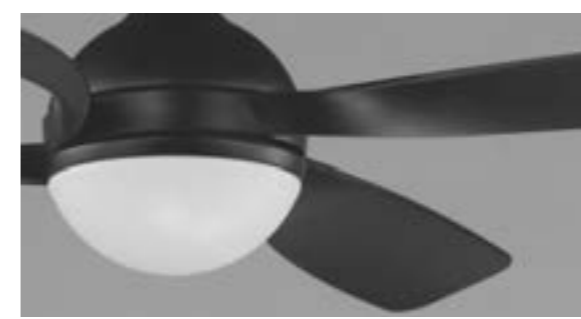

BLADES

MATERIAL: ABS
PITCH: 12°