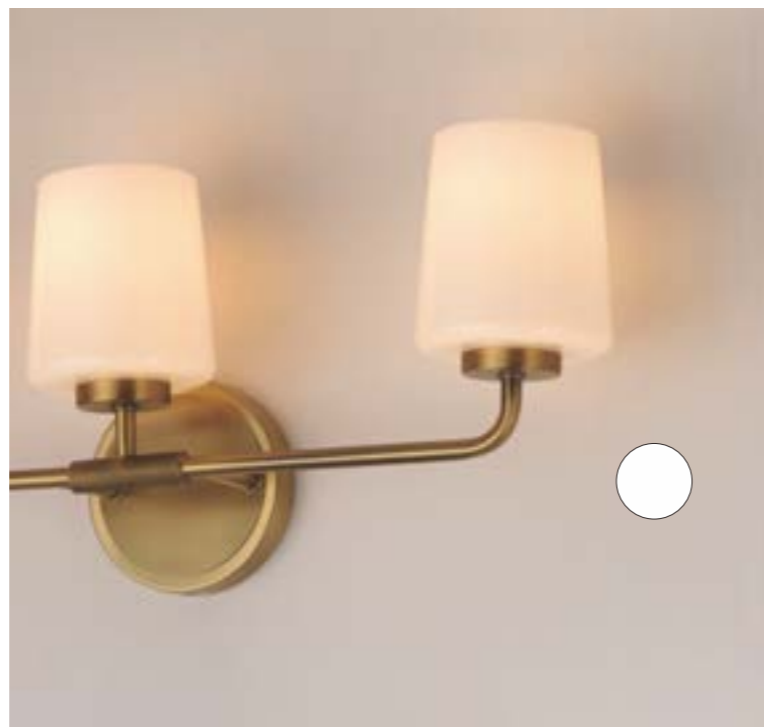

DURHAM

Featuring knurled rod details, this lighting collection brings a modern industrial edge to any space. Available in a range of sizes for chandeliers and two styles of bath vanity lighting, it offers versatility for different design needs. Offered in Matte Black, Satin Nickel, and Natural Aged Brass, this collection complements a wide variety of interior styles.

- Knurled rod details add industrial edge to the design
- Available in Matte Black, Polished Chrome or Natural Aged Brass
- Glossy White tapered glass shades
- Two styles of bath vanity lights: Classic and Full strip backplate

ITEM#	LAMPING	DIMENSION
A 12698	8 x 60W MB, Incan.	34.25"L x 34.25"W x 8.75"H, 53"OAH

Finish Options: White glass (WT) Black (BK) Natural Aged Brass (NAB) Polished Chrome (PC)