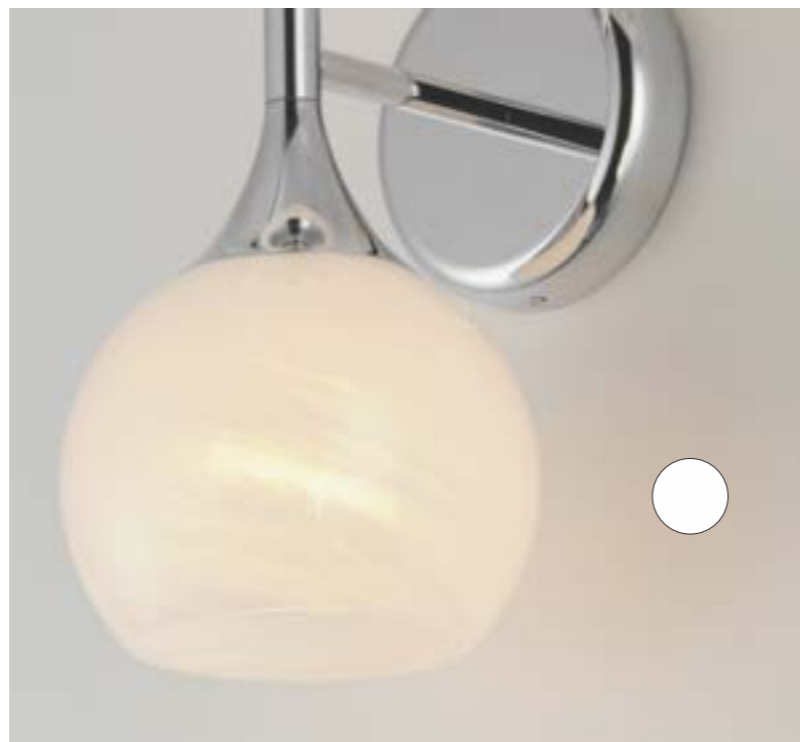

Finish Options: Natural/Darkened Bronze (NADBZ)
Weathered White/Natural Aged Brass (WWTNAB)

21226 MRBK, MRNAB, MRPC
Pendant
A

NEVE

Featuring a swirling white Marble Glass globe that encases the light source, the shades are reminiscent of snowglobes. The collection provides a wonderfully wintery composition that is timeless elegant effortlessly sophisticated. Choose from multiple sizes of the bath vanity lights as well as a larger glass pendant or flush mount options. Available in Natural Aged Brass, Polished Chrome, or Matte Black.