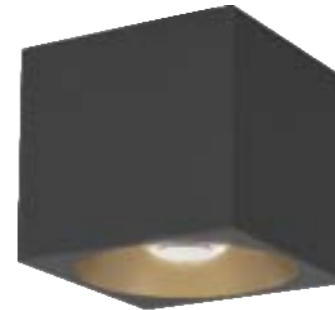

- Round and Square configurations
- Energy Star and Title 24 Listed

LED

86212 BK, WT
Indoor/Outdoor Flush Mount

A

86214 BK, WT
Indoor/Outdoor Wall

C

86213BK
Indoor/Outdoor Flush Mount

B