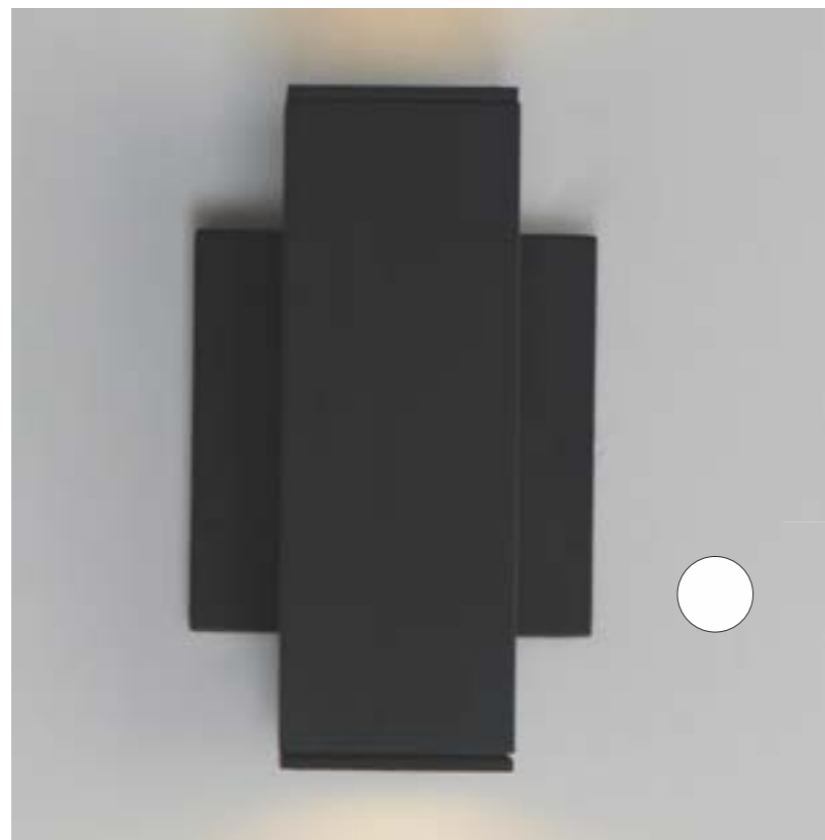

ITEM#	LAMPING	DIMENSION	HCO	BP	CRI	LUMENS		Additional Info.					
							INIT.	DEL.	LED	DM	MT	ADA	DS	
A	86420	14W DC LED 3000K (Inte.)	2.5"W x 7.5"H x 3.25"Ext.	3.75"	4.5"W x 4.5"H	90+	1400	1260	LED	DM	MT	ADA	DS	
B	86422	14W DC LED 3000K (Inte.)	2.5"W x 15"H x 3.25"Ext.	7.5"	4.5"W x 4.5"H	90+	1400	1090	LED	DM	MT	ADA	DS	

Finish: Black (BK)