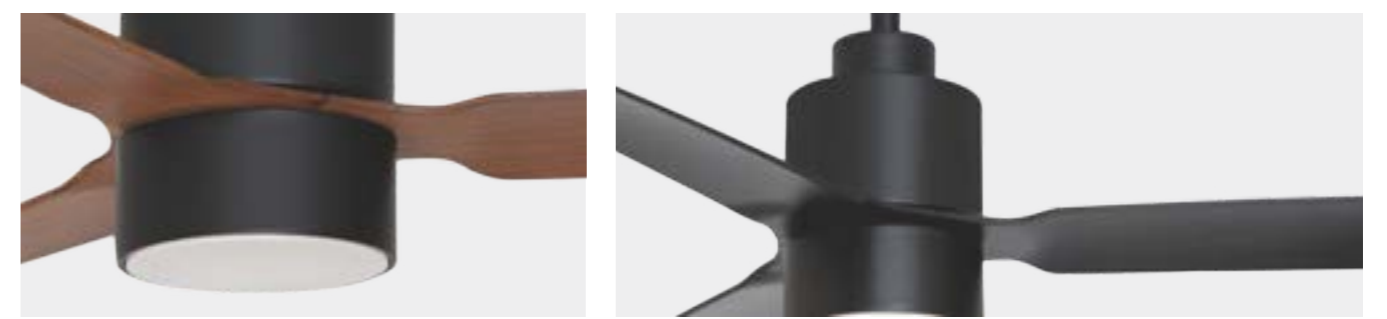

BLADES

1. MATERIAL: ABS
   PITCH: 18°

Includes:
6" Downrod