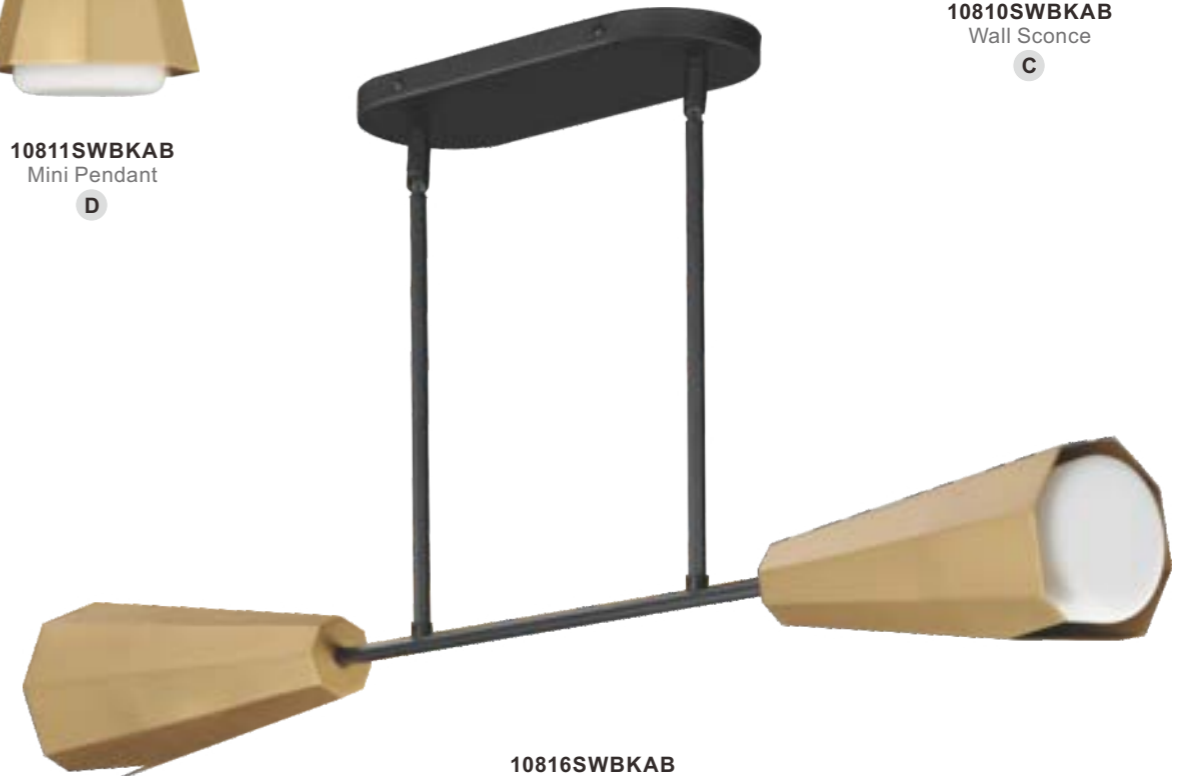

- Hand-bent clear glass rods create a luminous, curtain-like effect
- Commercially rated 120-277V input
- 3CCT Select Function: Adjustable LED color temperature switches between warm (3000K), neutral (3500K), and cool (4000K) white tones
- Dual-mount canopy for adjustable height applications
- Highly decorative flat-edge chain links
- Available in Natural Aged Brass or Polished Nickel

10813SWBKAB
Pendant
B

10812SWBKAB
Pendant
A

10811SWBKAB
Mini Pendant
D

10810SWBKAB
Wall Sconce
C

10816SWBKAB
Linear Pendant
E

	ITEM#	LAMPING	DIMENSION
A	10812	2 x 60W MB, Incan.	16"L x 5"W x 4.75"H, 47.75"OAH
B	10813	3 x 60W MB, Incan.	14"L x 14"W x 16.75"H, 120"OAH