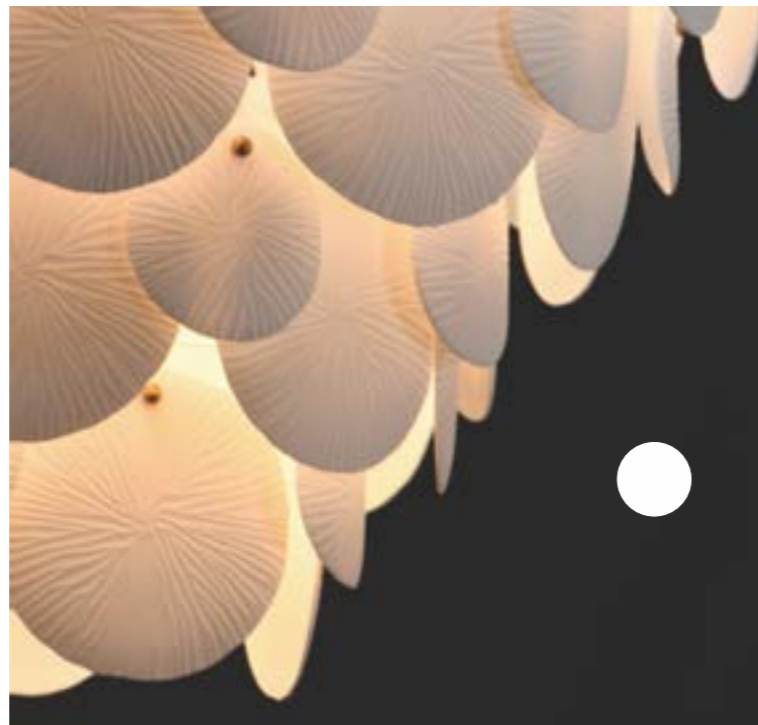

ITEM#	LAMPING	DIMENSION
A 12825	5 x 60W MB, Incan.	23.25"L x 23.25"W x 18"H, 55.5"OAH
B 12824	4 x 60W MB, Incan.	20.5"L x 20.5"W x 13.5"H, 51"OAH
C 12827	8 x 60W MB, Incan.	28.75"L x 28.75"W x 22.25"H, 59.75"OAH

Finish: White (WT) Natural Aged Brass (NAB)