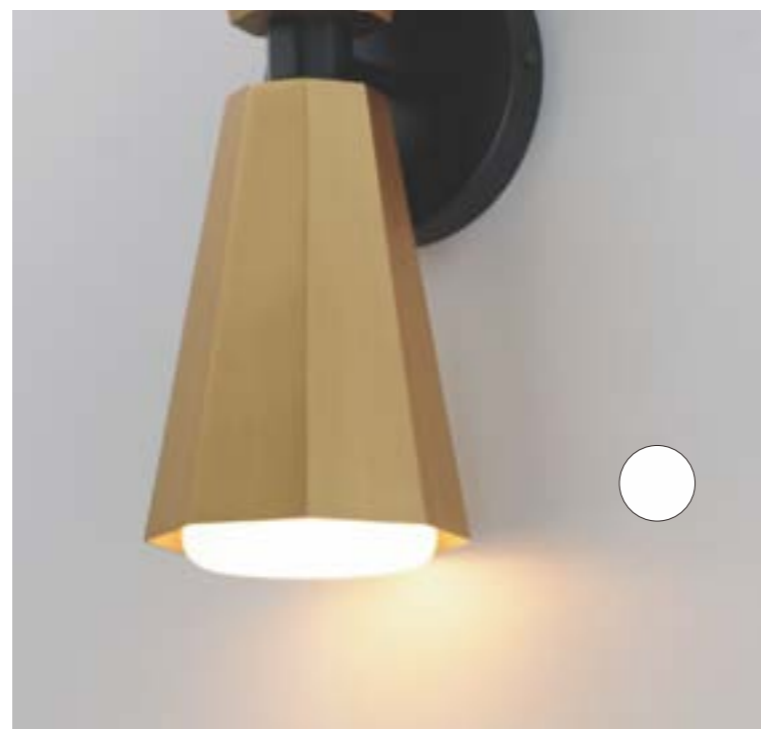

RIZZO

The Rizzo collection exudes stylish flair and spirited design, combining faceted metal shades in Natural Aged Brass with striking Matte Black accents. A flat-bottomed Satin White glass shade protrudes gracefully from the base of each metal shade, delivering soft, inviting light with a touch of elegance. Available in a variety of versatile configurations, the collection includes an articulating 4-arm chandelier, two sizes of stem-hung linear pendants, cord-hung multi-mini pendants, a sleek wall sconce, and a bold, coordinating flush mount. Elevate any space with Rizzo's perfect balance of timeless sophistication and modern edge.

10819SWBKAB
Flush Mount/Wall Sconce

B

- Faceted metal shades in Natural Aged Brass with Matte Black accents
- Soft, ambient lighting from flat-bottomed Satin White glass shade
- Versatile configurations including chandelier, linear pendants, multi-mini pendants, and wall sconce