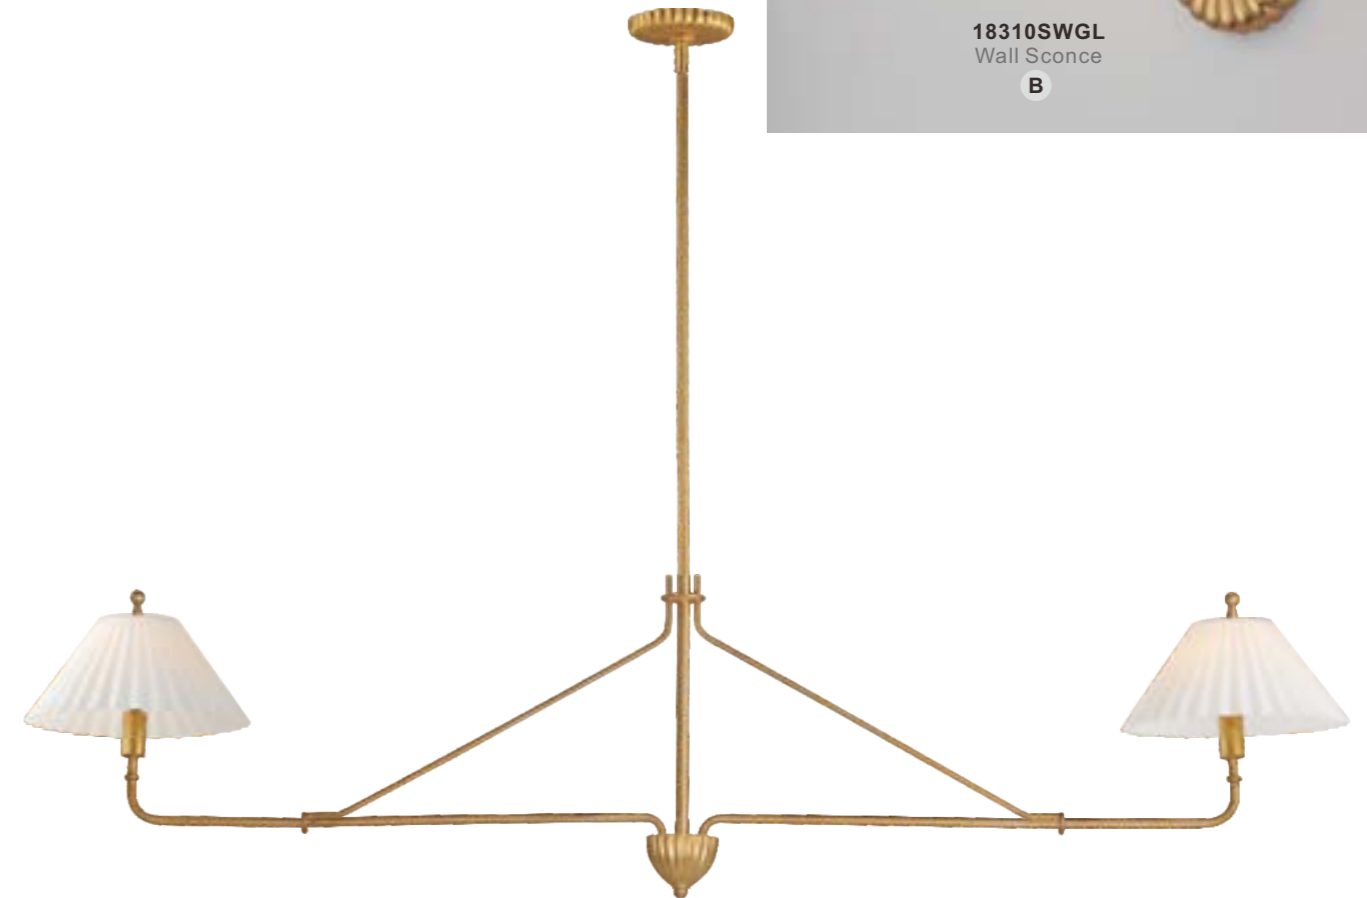

18310SWGL
Wall Sconce

18312SWGL
Chandelier

C

ITEM#	LAMPING	DIMENSION	HCO	Additional Info.
B 18310	1 x 60W CA, Incan.	10.25"W x 16.5"H x 10.75"Ext.	14"	
C 18312	2 x 60W CA, Incan.	60.25"L x 10.25"W x 14.75"H, 59.5"OAH		

Finish: Satin White shade (SW) Gold Leaf (GL)