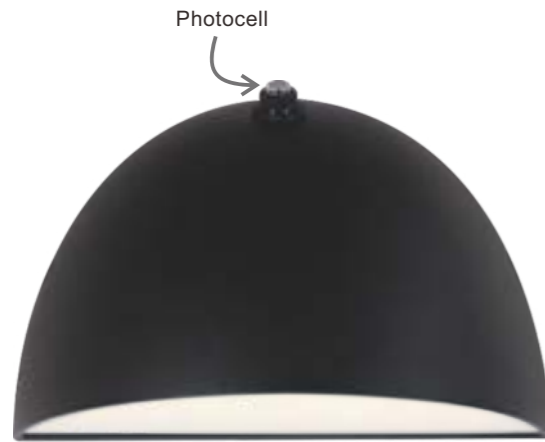

52122 ABZ/PHC, BK/PHC, SV/PHC
Outdoor Wall
B