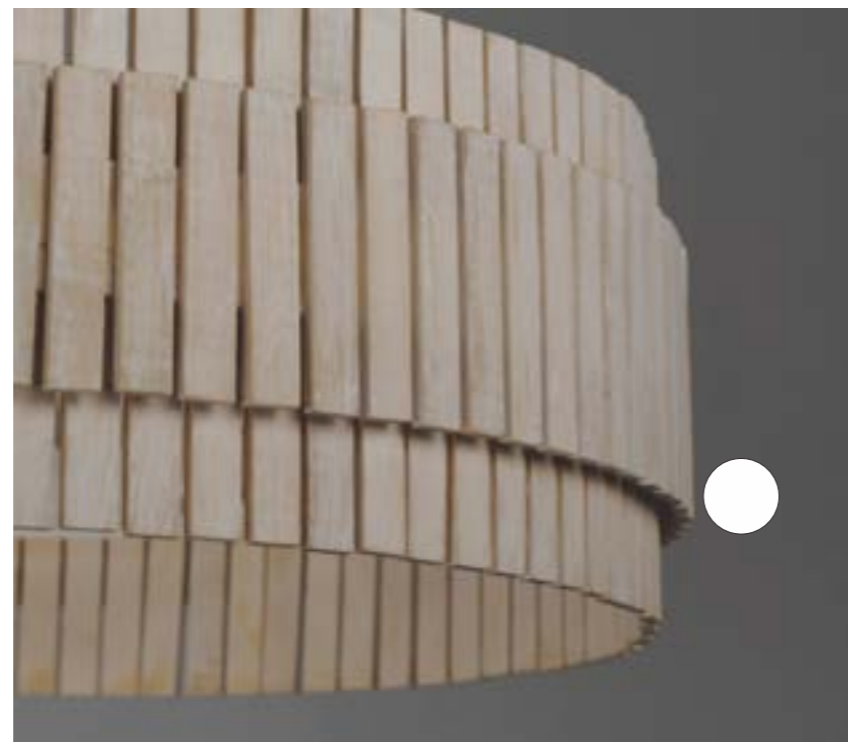

ITEM#	LAMPING	DIMENSION	HCO	Additional Info.
A 14450	2 x 60W CA, Incan.	7"W x 13.5"H x 4.25"Ext.	4.75"	
B 14456	6 x 60W MB, Incan.	30.75"L x 30.75"W x 42.5"H, 83.25"OAH		

Finish: Weathered White (WWT) Ecru White (EC)