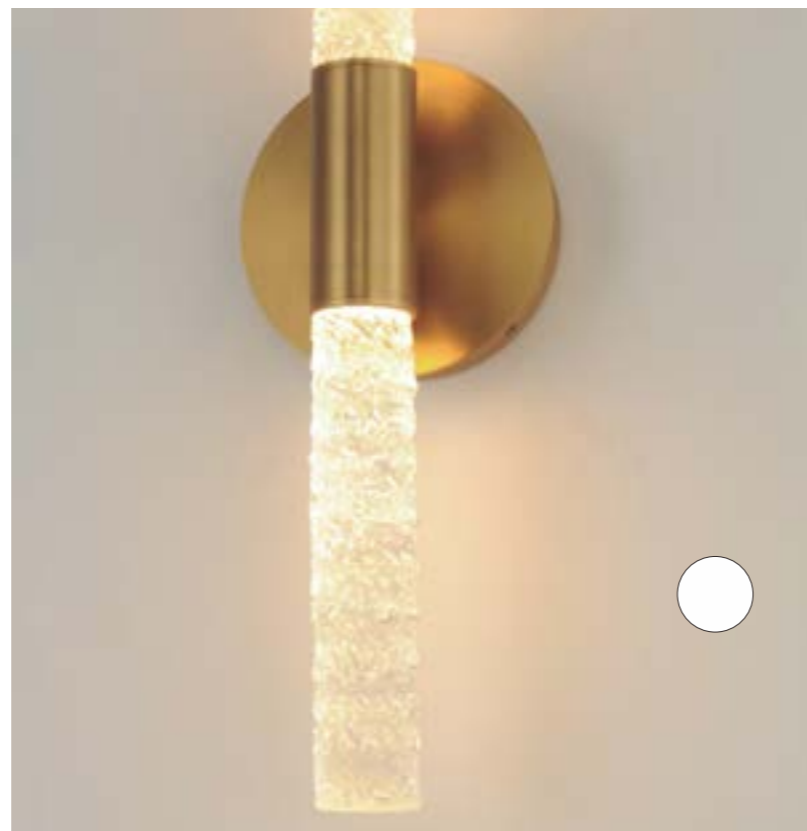

DUCHESS

The Duchess collection seamlessly blends traditional brass craftsmanship with modern piastra-style Iceberg glass, illuminated by integrated LED modules. Powered by a commercially rated LED driver with 120-277V input, the low-voltage LEDs deliver a neutral 3000K color temperature. The rectangular tubing frame in Natural Aged Brass softens the contemporary aesthetic, while decorative flat-edge chain links add a touch of elegance. A dual-mount canopy offers flexibility for shorter height profiles or field-adjustable lengths with the included chain.

- Piastra-style Iceberg glass shades
- Commercially rated 120-277V input
- Neutral 3000K color temperature
- Dual-mount canopy for adjustable height applications
- Highly decorative flat-edge chain links
- Available in Natural Aged Brass

LED

A

ITEM#	LAMPING	DIMENSION	LUMENS			Additional Info.
			CRI	INIT.	DEL.	
A 38448	12 x 4W PCB LED 3000K (Inte.)	44"L x 44"W x 32"H, 73.75"OAH	90+	3840	3240	LED DIM

Finish: Iceberg glass (IB) Natural Aged Brass (NAB)