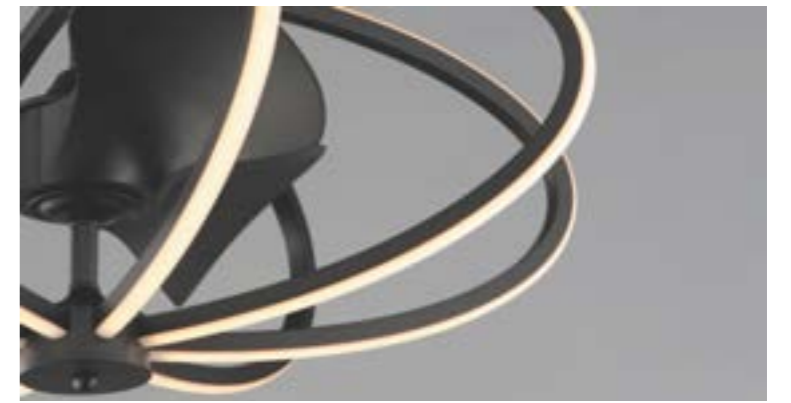

BLADES

MATERIAL: ABS
PITCH: 30°