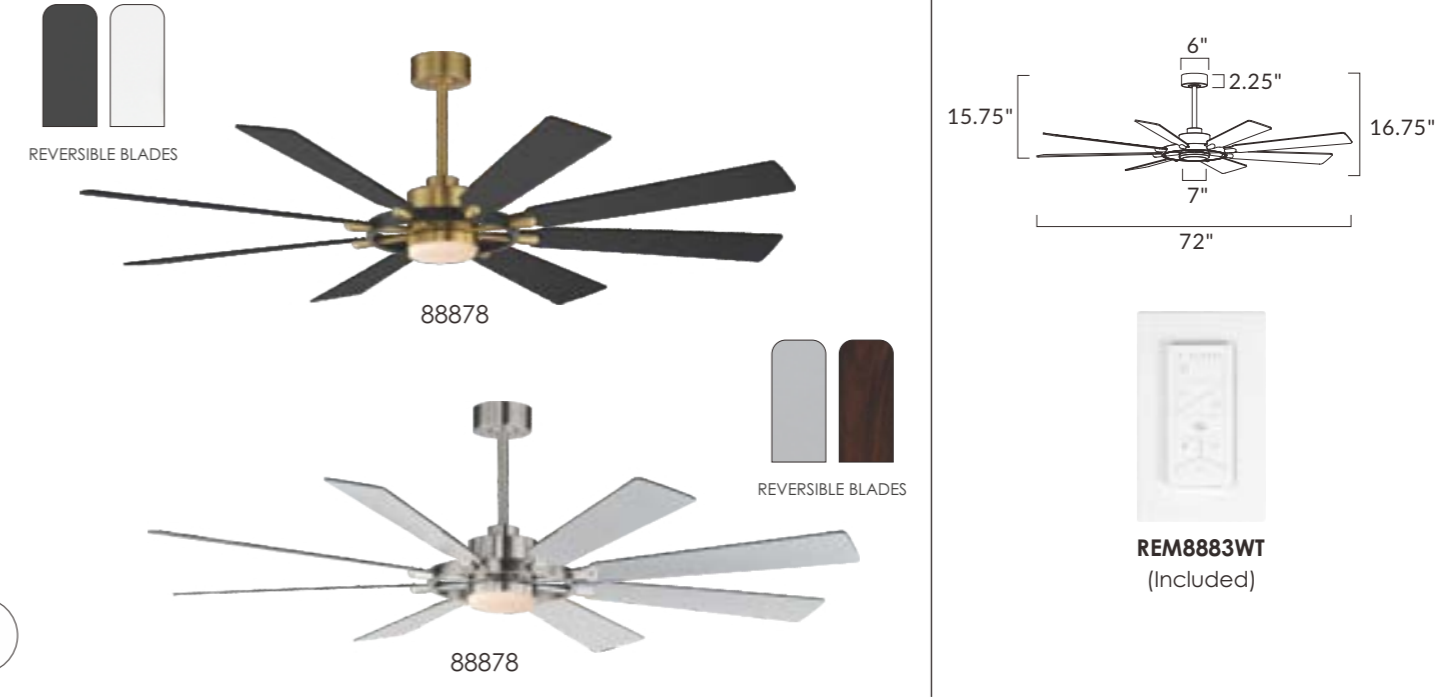

HELM | 88878

Inspired by the steering wheel of a nautical ship, the Helm fan boasts an impressive 72" blade span and stylish two-tone finishes. Its plywood blades offer dual-sided contrasting finishes, allowing for customizable design. Choose from a Black frame with Natural Aged Brass accents paired with Black and White blades, or a Satin Nickel frame with Sliver and Blackened Walnut blades. The energy-efficient DC motor is operated by a convenient remote control, which magnetically attaches to a standard wall plate. The integrated LED light kit features tunable color temperature, adjustable from warm 2700K to bright 4000K, offering versatile lighting options for any space.

Indoor | DC Motor | Plywood Blades | Reversible Blades