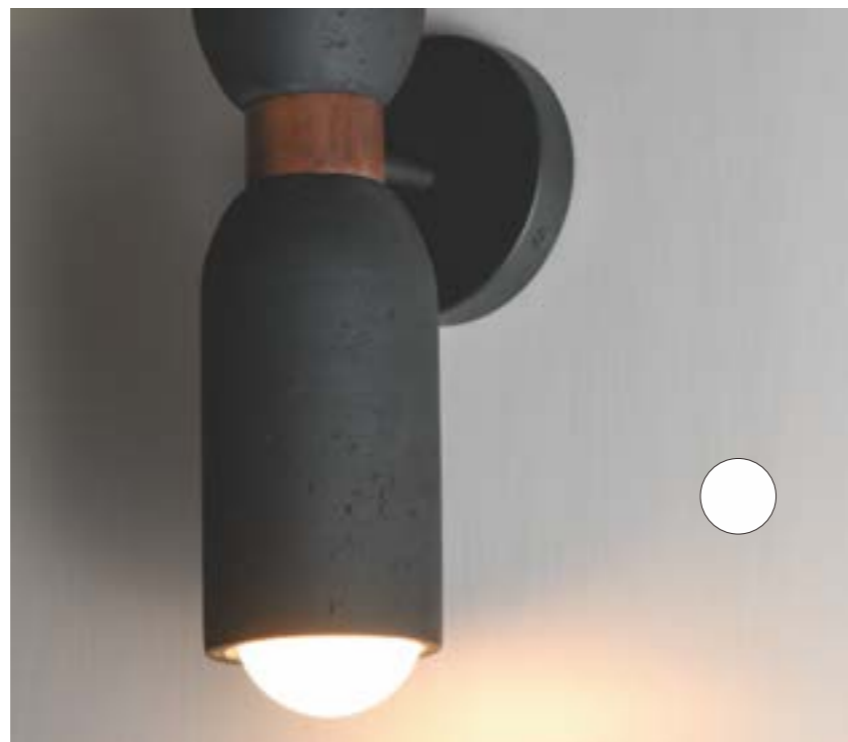

10625 LVBK, TVOY
Chandelier

A