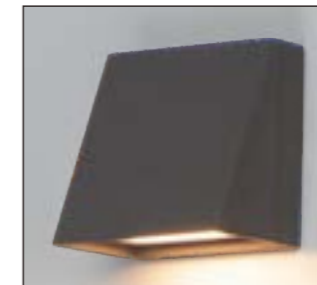

Finish Options: Architectural Bronze (ABZ) Black (BK) Silver (SV) White (WT)

52124 ABZ, BK, SV
Outdoor Wall
G

52120 ABZ, BK, SV
Outdoor Wall
D

52120 ABZ/MSP, BK/MSP, SV/MSP
Outdoor Wall
E

52120 ABZ/PHC, BK/PHC
Outdoor Wall
F