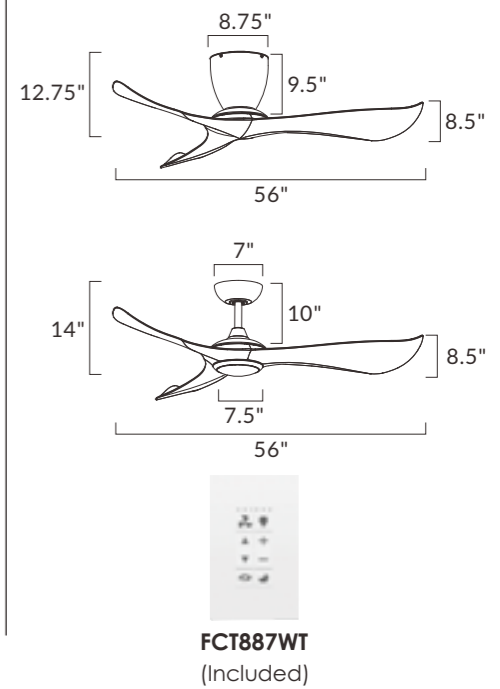

Indoor/Outdoor | DC Motor | ABS Blades

	LAMPING	DIMENSIONS	ENERGY INFO AT HIGH SPEED	DOWNRODS
88753	NO LIGHT KIT	56" D x 12.75" H BLADE: 3 x 28"	AIRFLOW: 6100 CFM AIRFLOW EFFECIENCY: 174.3 CFM / W ELECTRICITY USE: 35W	12" (FRD12) 18" (FRD18) 24" (FRD24) 36" (FRD36)
88754	NO LIGHT KIT	56" D x 13.25" H BLADE: 3 x 28"	AIRFLOW: 6100 CFM AIRFLOW EFFECIENCY: 174.3 CFM / W ELECTRICITY USE: 35W	48" (FRD48) 60" (FRD60) 72" (FRD72)
88755	18W LED COLOR TEMP: 3000-4000-5000K CRI: 82+ LUMENS: 1m 1280 DELIVERED	56" D x 14" H BLADE: 3 x 26.4"	AIRFLOW: 6100 CFM AIRFLOW EFFECIENCY: 174.3 CFM / W ELECTRICITY USE: 35W	