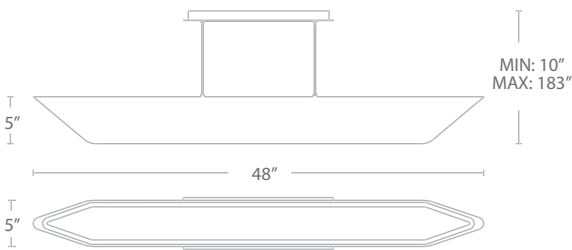

SHIPMATE

LINEAR PENDANT

- Built in color temperature adjustability. Switch from 2700K/3000K/3500K/4000K
- Thin, powered aircraft cables provide an ultra-clean look for adjustable suspension height
- May be mounted on a sloped ceiling
- Driver concealed within the canopy
- Metal frame with acrylic diffuser