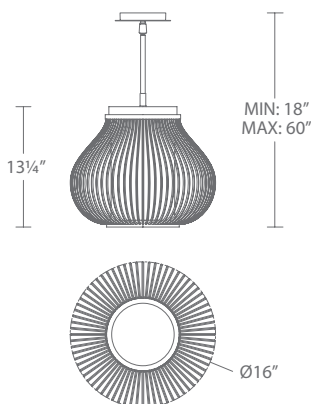

POPPIN

OUTDOOR PENDANT

- Weather resistant powder coated finishes
- Light engine is factory sealed for maximum protection from the elements
- Built in color temperature adjustability. Switch from 2700K/3000K/3500K/4000K
- Three 12" and one 6" downrods included (additional downrods available)
- Driver concealed within the canopy
- Stainless steel body with acrylic diffuser