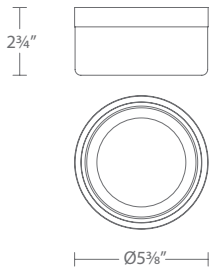

BALTO II

OUTDOOR CEILING MOUNT

- Weather resistant powder coated finishes
- Light engine is factory sealed for maximum protection from the elements
- Built in color temperature adjustability. Switch from 2700K/3000K/3500K/4000K
- Can be mounted on ceiling or wall in all orientations
- Option available for sauna application. Durable and heat resistant. Available in 3000K only (Model#FMW704605S)
- ACLED driverless technology
- Aluminum body with PC diffuser