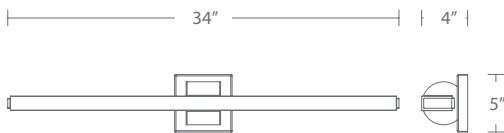

FLATTE

BATH + WALL LIGHT

- Built in color temperature adjustability. Switch from 2700K/3000K/3500K/4000K
- Driver concealed within the canopy
- Can be mounted on wall in all orientations
- Aluminum frame with acrylic diffuser