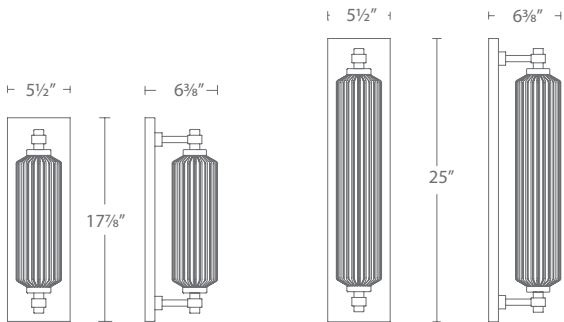

PORTOS

WALL SCONCE

- Built in color temperature adjustability. Switch from 2700K/3000K/3500K/4000K
- Driver concealed within the canopy
- Can be mounted on wall in all orientations
- Aluminum frame with exterior mouth-blown ribbed glass and opal glass on the interior