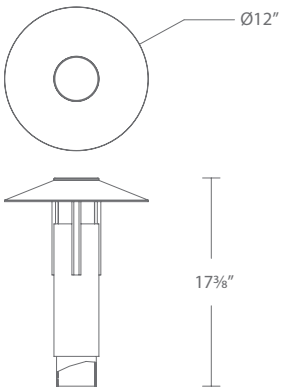

VENTT

OUTDOOR POST MOUNT

- Weather resistant powder coated finishes
- Light engine is factory sealed for maximum protection from the elements
- Mounts on a 3" maximum diameter post (not included)
- Driver concealed within the canopy
- ACLED driverless technology
- Aluminum frame with glass diffuser

Model No.	Size	CCT	CRI	Voltage	Wattage	LED Lumens	Delivered Lumens	Dimming	Rated Life	Finish	Dimensions		
											L	W	H
PMW116618	18"	3000K	90	120V	15.30W	597	30	ELV	50,000 hours	BK	12.0"	12.0"	17.4"

Example: **PMW116618-BK**

See complementary piece on page 138