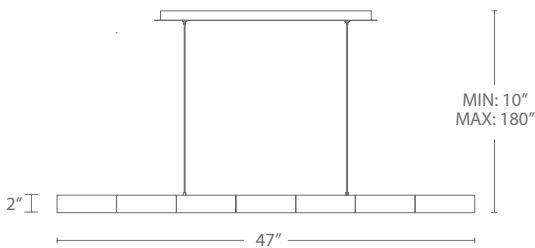

Model No.	Size	CCT	CRI	Voltage	Wattage	LED Lumens	Delivered Lumens	Dimming	Rated Life	Finish	Dimensions				
											L	W	H	Min	Max
PD-15547	47"	3000K	90	120-277V	22W	1700	1400	ELV, TRIAC, 0-10V	50,000 hours	BK BN	47.0"	2.0"	2.0"	10"	180"
		3500K													
		4000K													
PD-15560	60"	5000K			27W	2200	1600				60.0"				

Example: **PD-15560-BN**

See complementary piece on page 38