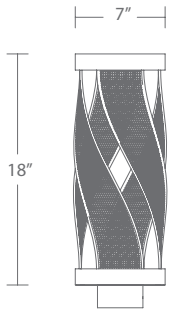

BROCADE

OUTDOOR POST MOUNT

- Weather resistant powder coated finishes
- Light engine is factory sealed for maximum protection from the elements
- Mounts on a 3" maximum diameter post (not included)
- ACLED driverless technology
- Stainless steel body with glass diffuser