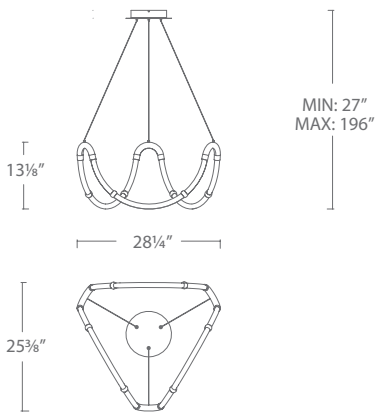

SWATHE CHANDELIER

- Thin, powered aircraft cables provide an ultra-clean look for adjustable suspension height
- May be mounted on a sloped ceiling
- Built in color temperature adjustability. Switch from 2700K/3000K/3500K/4000K
- Metal frame with silicone diffuser