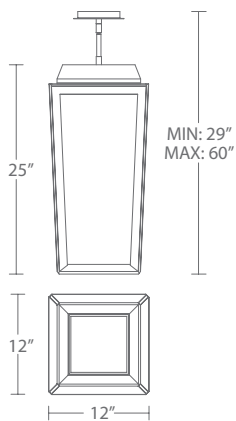

LEVEE

OUTDOOR PENDANT

- Weather resistant powder coated finishes
- Light engine is factory sealed for maximum protection from the elements
- Three 12" and one 6" downrods included (additional downrods available)
- ACLED driverless technology
- Stainless steel body with glass diffuser