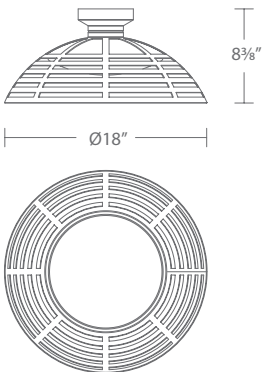

COLANDER

OUTDOOR CEILING MOUNT

- Weather resistant powder coated finishes
- Light engine is factory sealed for maximum protection from the elements
- Built in color temperature adjustability. Switch from 2700K/3000K/3500K/4000K
- Driver concealed within the canopy
- Aluminum body with acrylic diffuser