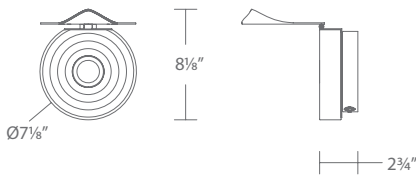

AMES

TASK LIGHT

- Built in color temperature adjustability. Switch from 2700K/3000K/3500K/4000K
- Fingertip touch on/off switch and dimming on fixture
- USB/USB-C port for charging
- Driver concealed within the canopy
- Can be mounted on wall in all orientations
- Metal cover with with casted glass diffuser
- Rotatable 350 degrees

USB/USB-C charging ports
On/off switch