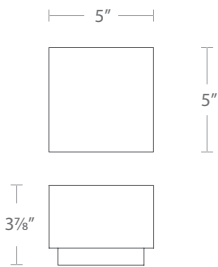

MOXEE

WALL SCONCE

- Built in color temperature adjustability. Switch from 2700K/3000K/3500K/4000K
- ACLED driverless technology
- Can be mounted on wall in all orientations
- Aluminum frame with acrylic diffuser