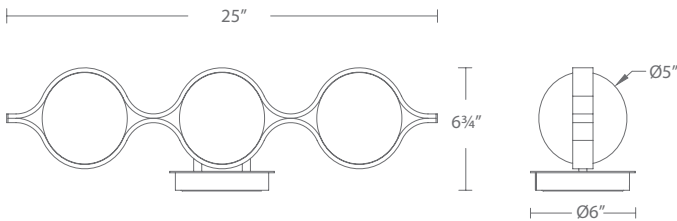

ELLARIA

BATH + WALL LIGHT

- Driver concealed within the canopy
- Can be mounted on wall in all orientations
- Aluminum frame with mouth-blown opal glass
- 3000K (Default)
- WAC HOME compatibility 1800K-4000K