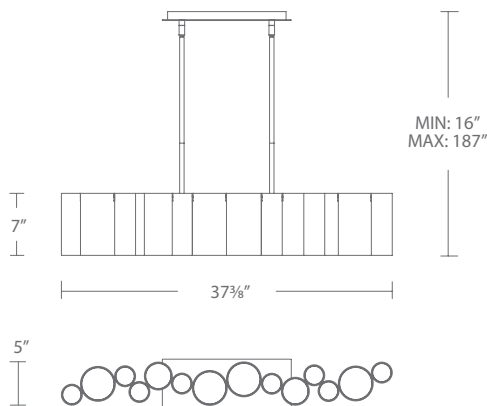

TROOP

LINEAR PENDANT

- Built in color temperature adjustability. Switch from 2700K/3000K/3500K/4000K
- Six 12" and two 6" downrods included (additional downrods available)
- May be mounted on a sloped ceiling
- Driver concealed within the canopy
- Aluminum frame with acrylic diffusers