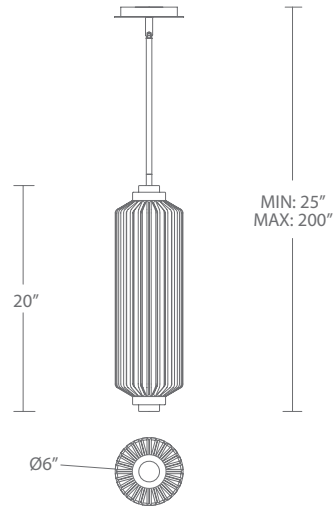

PORTOS

OUTDOOR PENDANT

- Weather resistant powder coated finishes
- Light engine is factory sealed for maximum protection from the elements
- Built in color temperature adjustability. Switch from 2700K/3000K/3500K/4000K
- May be mounted on a sloped ceiling
- Three 12" and one 6" downrods included (additional downrods available)
- Spin-on round canopy with minimal hardware
- Driver concealed within the canopy
- Aluminum frame with exterior mouth-blown ribbed glass and opal glass on the interior