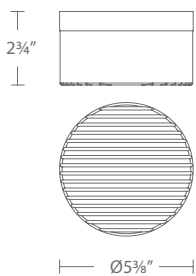

BALTO III

OUTDOOR CEILING MOUNT

- Weather resistant powder coated finishes
- Light engine is factory sealed for maximum protection from the elements
- Built in color temperature adjustability. Switch from 2700K/3000K/3500K/4000K
- Can be mounted on ceiling or wall in all orientations
- Option available for sauna application. Durable and heat resistant. Available in 3000K only (Model#FMW705605S)
- ACLED driverless technology
- Aluminum body with PC diffuser