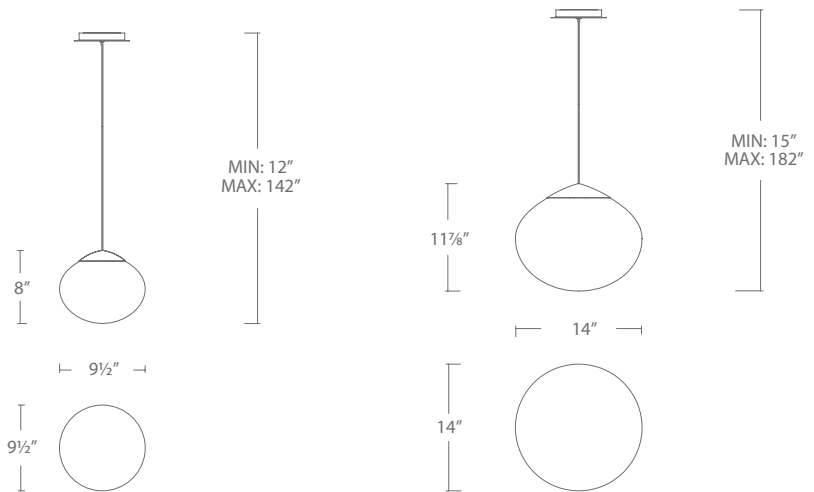

SWAYZEY

PENDANT

- Built in color temperature adjustability. Switch from 2700K/3000K/3500K/4000K
- Thin, powered aircraft cables provide an ultra-clean look for adjustable suspension height
- May be mounted on a sloped ceiling
- Spin-on round canopy with minimal hardware
- Driver concealed within the canopy
- Metal frame with mouth-blown swirly glass