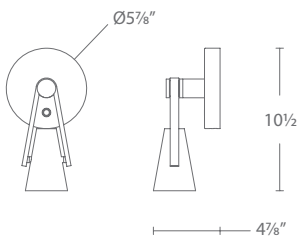

GARLYN

TASK LIGHT

- Built in color temperature adjustability. Switch from 2700K/3000K/3500K/4000K
- Fingertip touch on/off switch and dimming on fixture
- Able to pivot light 85 degrees horizontally each way and 30 degrees forward and backwards
- USB/USB-C port for charging
- Driver concealed within the canopy
- Metal hardware with PC diffuser

USB/USB-C charging ports
On/off switch