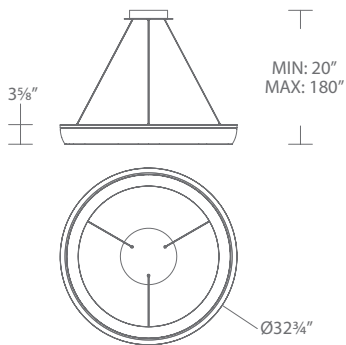

RINGWALL

PENDANT

- Built in color temperature adjustability. Switch from 2700K/3000K/3500K/4000K
- Thin, powered aircraft cables provide an ultra-clean look for adjustable suspension height
- May be mounted on a sloped ceiling
- Spin-on round canopy with minimal hardware
- Driver concealed within the canopy
- Aluminum frame with acrylic and silicone diffuser