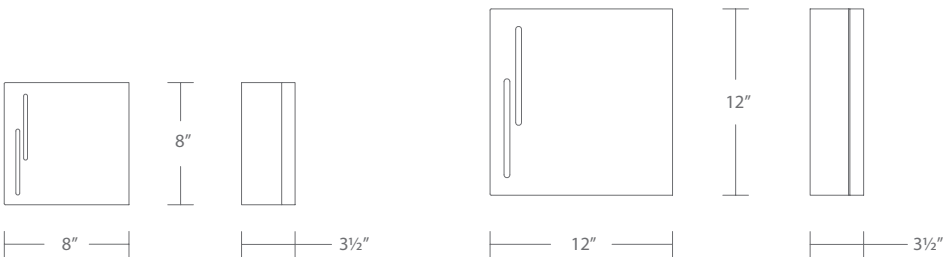

SWIVET

OUTDOOR WALL SCONCE

- Weather resistant powder coated finishes
- Light engine is factory sealed for maximum protection from the elements
- Built in color temperature adjustability. Switch from 2700K/3000K/3500K/4000K
- Driver concealed within the canopy
- Can be mounted vertically or upside down
- Aluminum frame with PC diffuser

Model No.	Size	CCT	CRI	Voltage	Wattage	LED Lumens	Delivered Lumens	Dimming	Rated Life	Finish	Dimensions		
											L	W	H
WSW111608	8"	2700K	90	120-277V	22W	1078	429	ELV, TRIAC	50,000 hours	BK	8.0"	3.5"	8.0"
		3000K									8.0"		8.0"
		3500K									8.0"		8.0"
WSW111612	12"	4000K			30W	1400	528				12.0"		12.0"

Example: **WSW111612-BK**