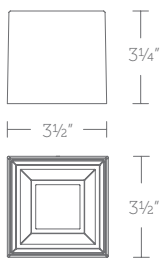

- Built in color temperature adjustability. Switch from 3000K/3500K/4000K
- Option to pre-select color temperature or adjust in the field
- ACLED driverless technology
- Conversion plate available to cover 4" junction box for the 3" size
- Can be mounted on ceiling or wall in all orientations
- Aluminum body with glass diffuser
- ADA compliant on 3" version

FM-W47203