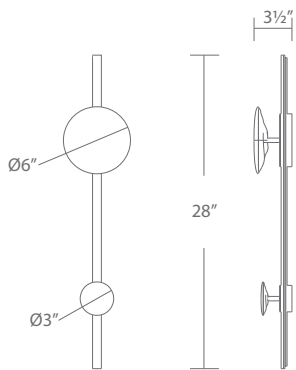

CLOCKER

WALL SCONCE

- Built in color temperature adjustability. Switch from 2700K/3000K/3500K/4000K
- Driver concealed within the canopy
- Can be mounted on wall in all orientations
- Aluminum frame with metal reflector