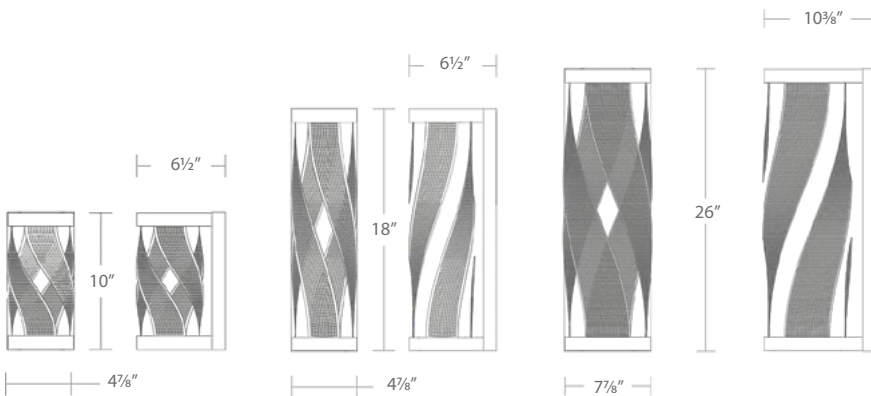

BROCADE

OUTDOOR WALL SCONCE

- Weather resistant powder coated finishes
- Light engine is factory sealed for maximum protection from the elements
- ACLED driverless technology
- Stainless steel body with glass diffuser