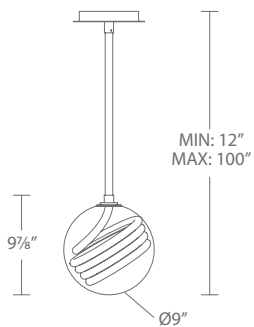

ROPER

PENDANT

- Built in color temperature adjustability. Switch from 2700K/3000K/3500K/4000K
- Braided nylon mesh sleeve over silicone tube
- Adjustable suspension height
- May be mounted on a sloped ceiling
- Spin-on round canopy with minimal hardware
- Driver concealed within the canopy
- Aluminum frame with mouth-blown glass