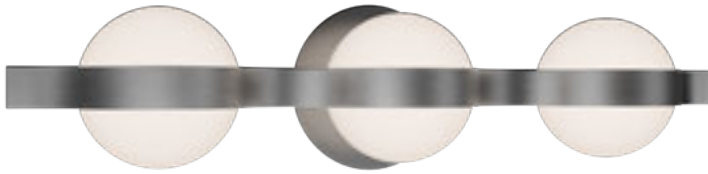

ELLARIA

BATH + WALL LIGHT

- Driver concealed within the canopy
- Can be mounted on wall in all orientations
- Aluminum frame with mouth-blown opal glass
- 3000K (Default)
- WAC HOME compatibility 1800K-4000K

Model No.	Size	CCT	CRI	Voltage	Wattage	LED Lumens	Delivered Lumens	Dimming	Rated Life	Finish	Dimensions		
											L	W	H
WS104625-TWA	25"	3000K	90	120-277V	28W	2380	1547	ELV, TRIAC, WAC HOME*	50,000 hours	BK BN	25.0"	6.8"	5.0"

Example: **WS104625-TWA-BN**

*Additional components required for Tunable White or Dim-to-Warm mode. See WAC Home section on website for additional information.

See complementary piece on page 54