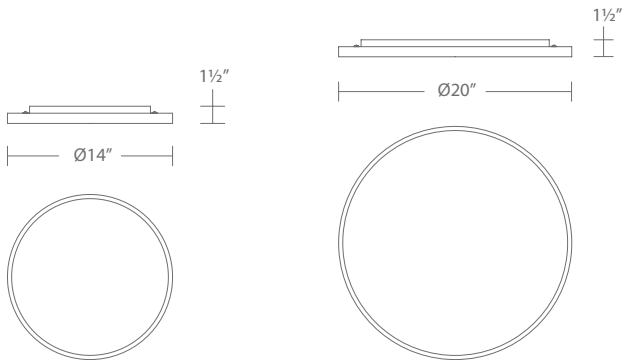

DIAL

WALL SCONCE

- Built in color temperature adjustability. Switch from 2700K/3000K/3500K/4000K
- Driver concealed within the canopy
- Can be mounted on wall and ceiling in all orientations
- Metal frame with acrylic diffuser