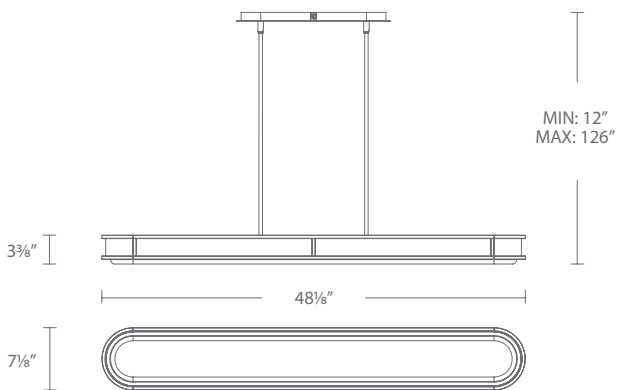

LONGBOARD

LINEAR PENDANT

- Six 12" and two 6" downrods included (additional downrods available)
- May be mounted on a sloped ceiling
- Driver concealed within the canopy
- Aluminum frame with acrylic diffuser
- 3000K (Default)
- WAC HOME compatibility 1800K-4000K