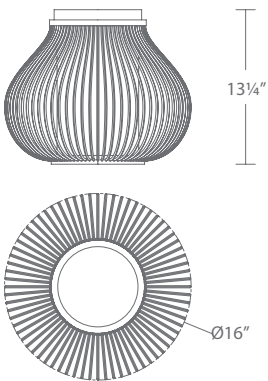

POPPIN

OUTDOOR CEILING MOUNT

- Weather resistant powder coated finishes
- Light engine is factory sealed for maximum protection from the elements
- Built in color temperature adjustability. Switch from 2700K/3000K/3500K/4000K
- Driver concealed within the canopy
- Stainless steel with acrylic diffuser