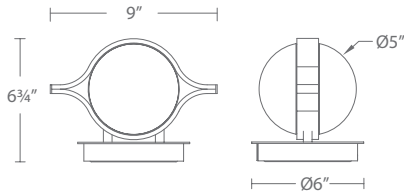

ELLARIA

BATH + WALL LIGHT

- Driver concealed within the canopy
- Can be mounted on wall in all orientations
- Aluminum frame with mouth-blown opal glass
- 3000K (Default)
- WAC HOME compatibility 1800K-4000K