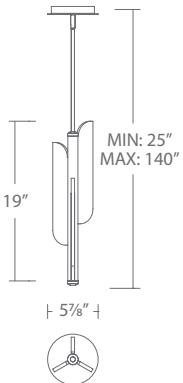

DRIPSTONE

PENDANT

- Built in color temperature adjustability. Switch from 2700K/3000K/3500K/4000K
- Three 12" and one 6" downrods included (additional downrods available)
- May be mounted on a sloped ceiling
- Spin-on round canopy with minimal hardware
- Driver concealed within the canopy
- Aluminum hardware with frosted acrylic