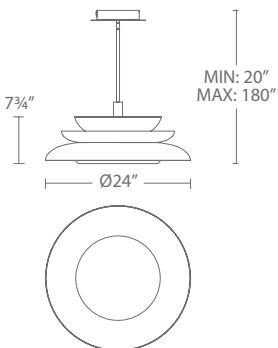

Model No.	Size	CCT	CRI	Voltage	Wattage	LED Lumens	Delivered Lumens	Dimming	Rated Life	Finish	Dimensions				
											L	W	H	Min	Max
<b>PD406624-TWA</b>	24"	3000K	90	120-277V	40W	2568	1975	ELV, TRIAC, WAC HOME*	50,000 hours	<b>BK/GO</b>	24.0"	24.0"	7.8"	20"	180"