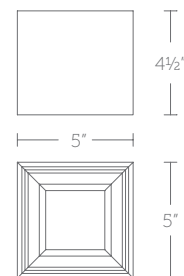

FM-W47203

FM-W47204

Conversion plate available for 3" sizes

FM-W47205

FM-W47206

Model No.	Size	CCT	CRI	Voltage	Wattage	LED Lumens	Delivered Lumens	Dimming	Rated Life	Finish	Dimensions		
											L	W	H
<b>FM-W47203</b>	3"	-30	90	120V	10W	863	347	ELV, TRIAC	50,000 hours	<b>BK</b> <b>WT</b>	3.5"	3.5"	3.3"
<b>FM-W47204</b>	3"	-35									3.5"	3.5"	3.3"
<b>FM-W47205</b>	5"	-40									5.0"	5.0"	4.5"
<b>FM-W47206</b>	5"	-40		120 VAC	11.9W	950	795		54,000 hours		5.0"	5.0"	4.5"