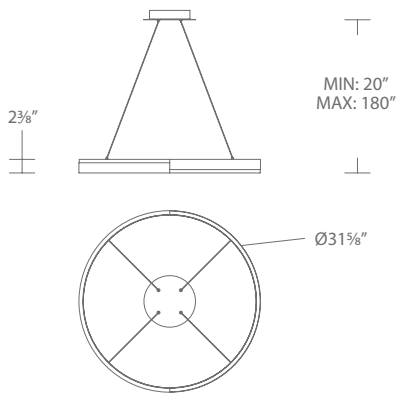

ROUNDER

PENDANT

- Thin, powered aircraft cables provide an ultra-clean look for adjustable suspension height
- May be mounted on a sloped ceiling
- Built in color temperature adjustability. Switch from 2700K/3000K/3500K/4000K
- Aluminum frame with silicone diffuser