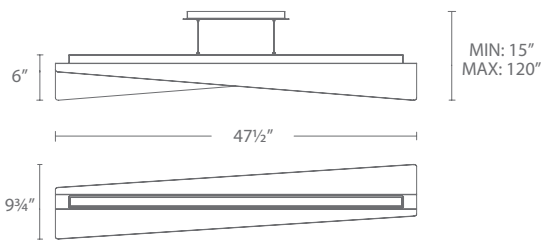

PARASAIL

LINEAR PENDANT

- Built in color temperature adjustability. Switch from 2700K/3000K/3500K/4000K
- Thin, powered aircraft cables provide an ultra-clean look for adjustable suspension height
- May be mounted on a sloped ceiling
- Driver concealed within the canopy
- Aluminum frame with acrylic diffuser