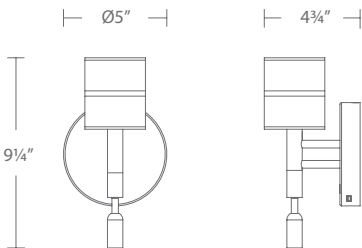

VEER

TASK LIGHT

- Built in color temperature adjustability. Switch from 2700K/3000K/3500K/4000K
- Fingertip touch on/off switch and dimming on fixture
- Main light with pivotable downlight
- USB/USB-C port for charging
- Driver concealed within the canopy
- Aluminum frame with acrylic diffuser