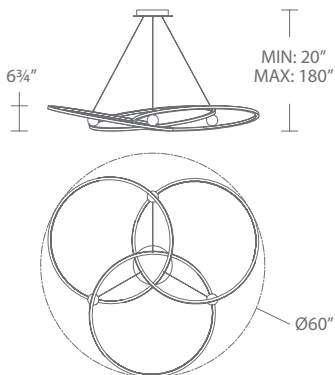

SIDEWINDER CHANDELIER

- Thin, powered aircraft cables provide an ultra-clean look for adjustable suspension height
- May be mounted on a sloped ceiling
- Spin-on round canopy with minimal hardware
- Driver concealed within the canopy
- Aluminum frame with silicone diffuser
- 3000K (Default)
- WAC HOME compatibility 1800K-4000K