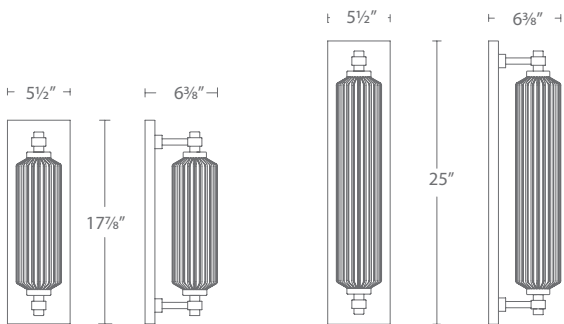

PORTOS

OUTDOOR WALL SCONCE

- Weather resistant powder coated finishes
- Light engine is factory sealed for maximum protection from the elements
- Built in color temperature adjustability. Switch from 2700K/3000K/3500K/4000K
- Driver concealed within the canopy
- Can be mounted on the wall at all orientations
- Aluminum frame with exterior mouth-blown ribbed glass and opal glass on the interior