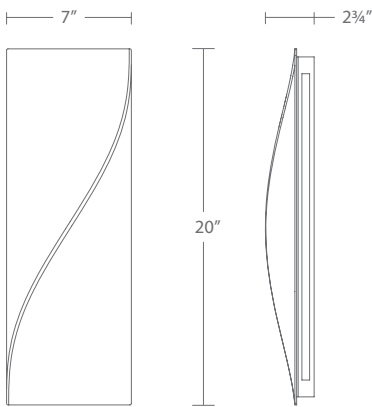

DOUBLE DIAMOND

WALL SCONCE

- Built in color temperature adjustability. Switch from 2700K/3000K/3500K/4000K
- Driver concealed within the canopy
- Can be mounted on wall in all orientations
- Aluminum frame with acrylic diffuser