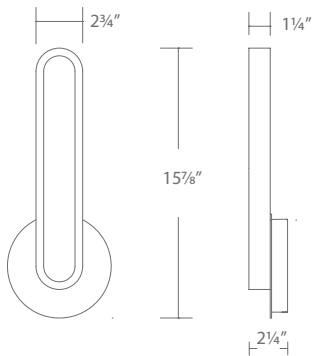

SERENA

WALL SCONCE

- Driver concealed within the canopy
- Can be mounted on wall in all orientations
- Aluminum frame with faux alabaster diffuser
- 3000K (Default)
- WAC HOME compatibility 1800K-4000K