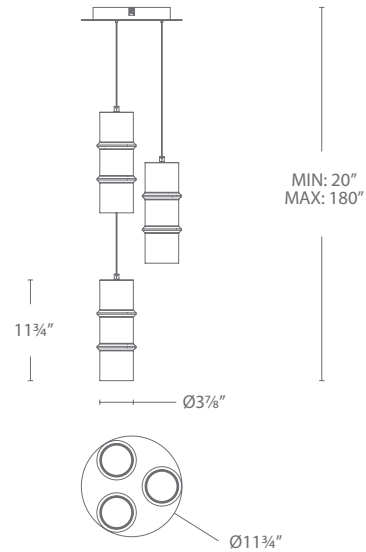

Model No.	# of Lights	Canopy	CCT	CRI	Voltage	Wattage	LED Lumens	Delivered Lumens	Dimming	Rated Life	Finish	Dimensions			
												L	W	H	Min Max
PD413603R-TWA	3 lights	Round	3000K	90	120-277V	28W	516	310	ELV, TRIAC, WAC HOME*	50,000 hours	BKWT BKSM	11.6"	3.9"	11.8"	20" 180"

Example: **PD413603R-TWA-BKSM**

*Additional components required for Tunable White or Dim-to-Warm mode. See WAC Home section on website for additional information.

See complementary piece on page 16