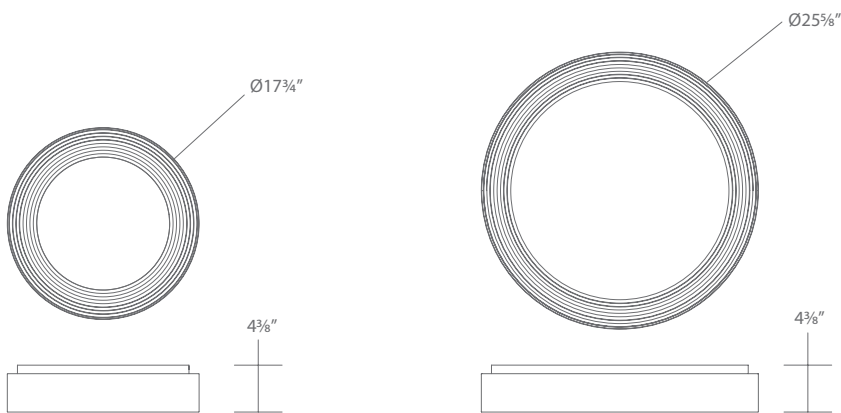

GASTON

CEILING MOUNT

- Built in color temperature adjustability. Switch from 2700K/3000K/3500K/4000K
- Driver concealed within the canopy
- Can be mounted on ceiling or wall in all orientations
- Aluminum body with acrylic diffuser