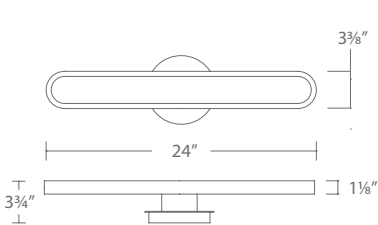

Model No.	Size	CCT	CRI	Voltage	Wattage	LED Lumens	Delivered Lumens	Dimming	Rated Life	Finish	Dimensions		
											L	W	H
WS107624-TWA	24"	3000K	90	120-277V	19W	1900	665	ELV, TRIAC, WAC HOME*	50,000 hours	AB BK	24.0"	1.1"	3.4"
WS107633-TWA	33"				27W	2700	942				32.5"		

Example: **WS107633-TWA-AB**

*Additional components required for Tunable White or Dim-to-Warm mode. See WAC Home section on website for additional information.

See complementary piece on page 78