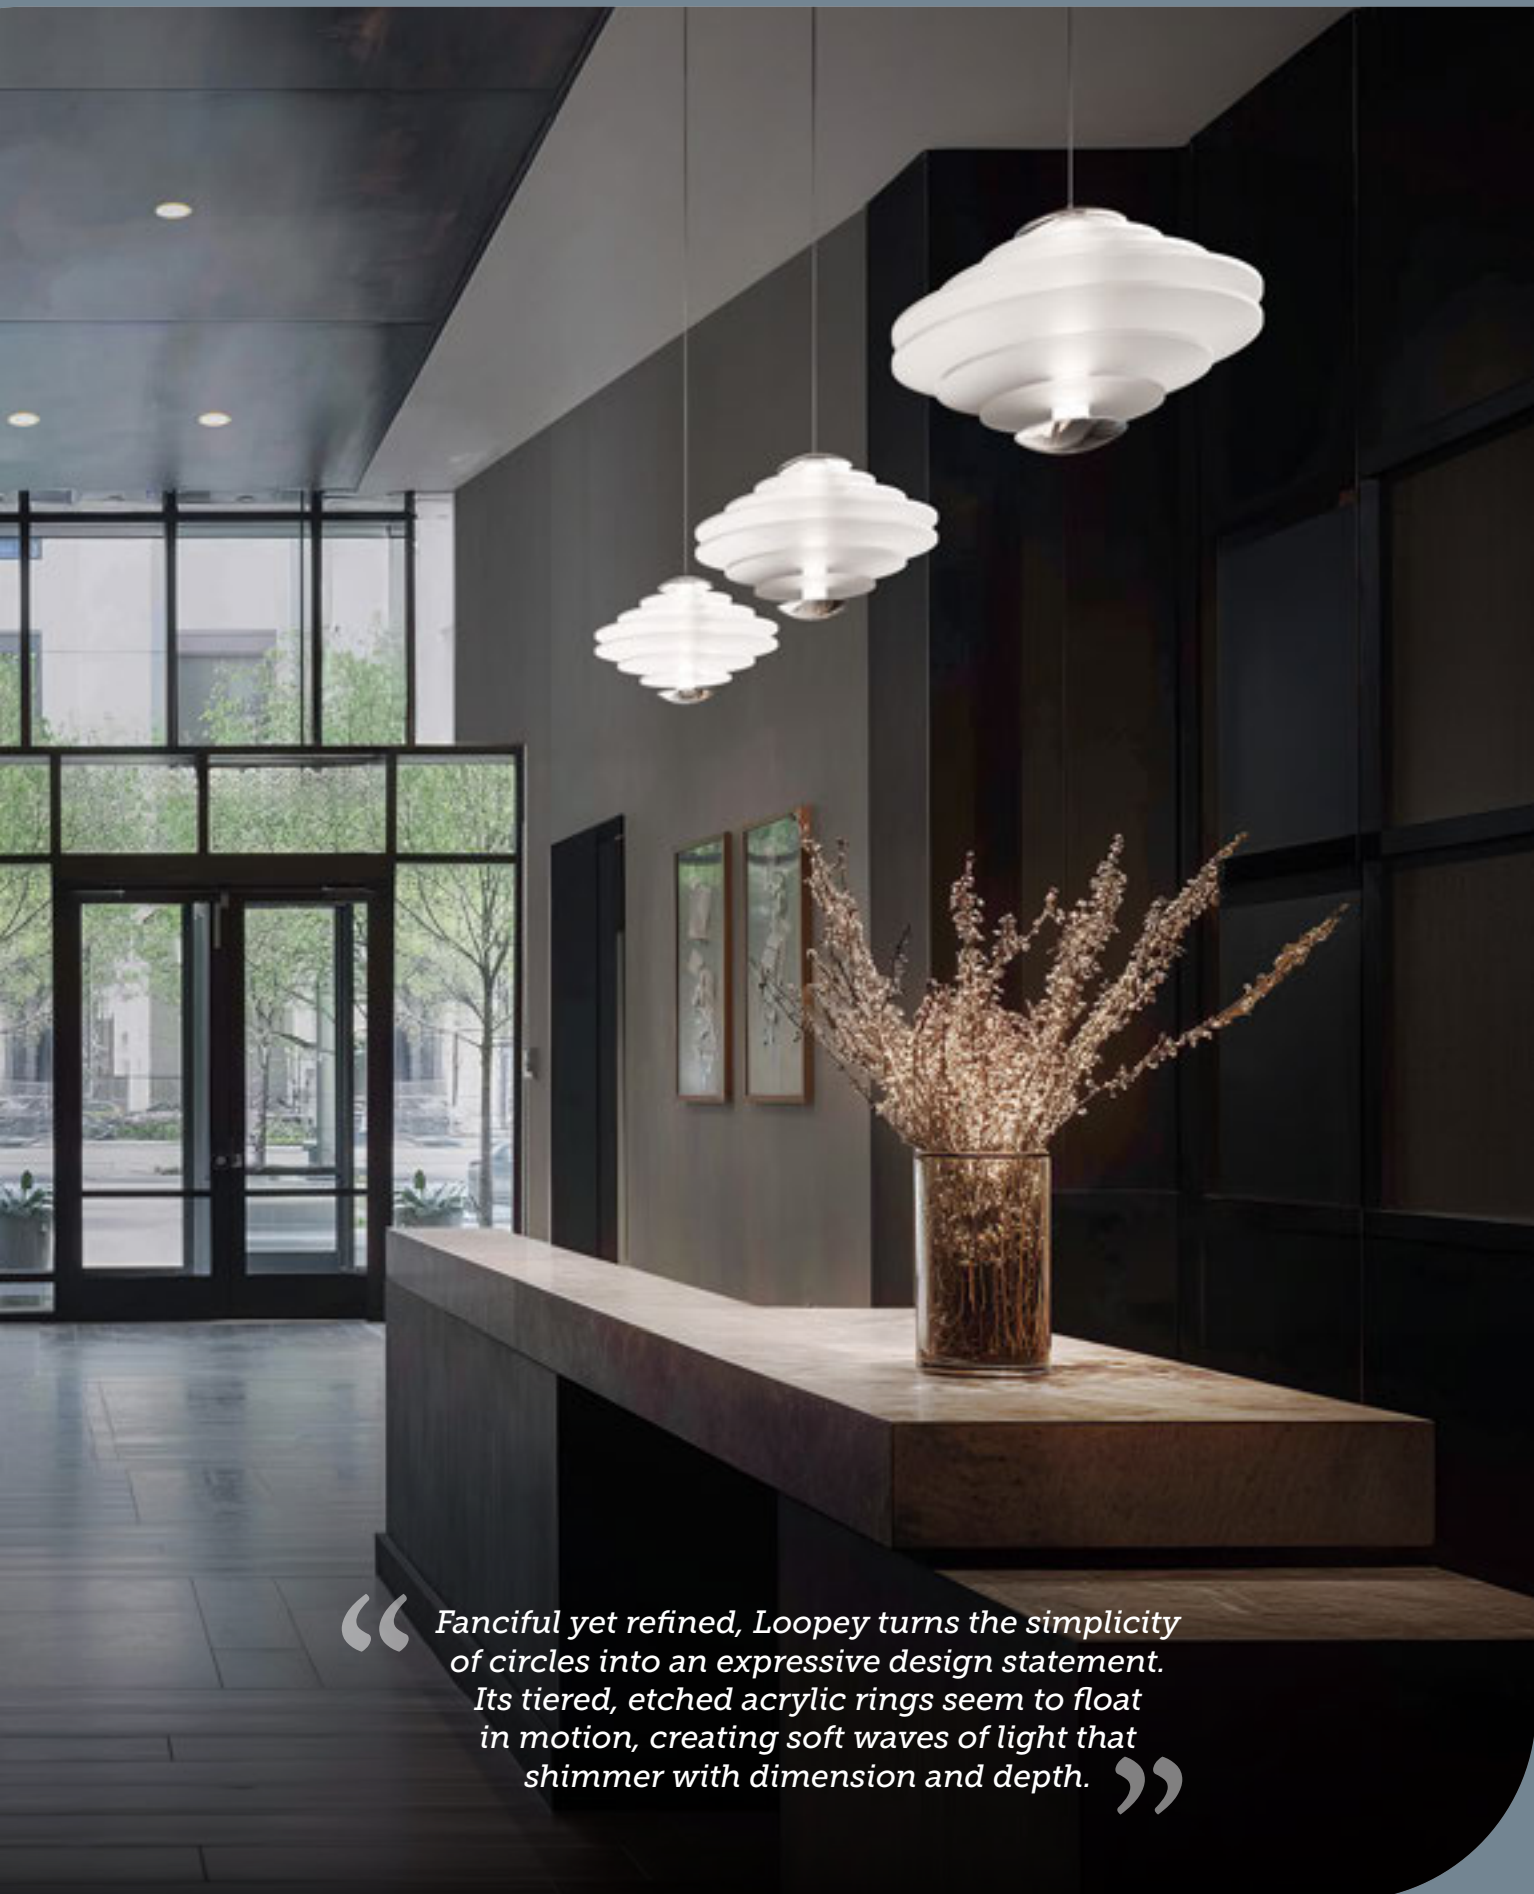

“ Fanciful yet refined, Loopey turns the simplicity of circles into an expressive design statement. Its tiered, etched acrylic rings seem to float in motion, creating soft waves of light that shimmer with dimension and depth. ”