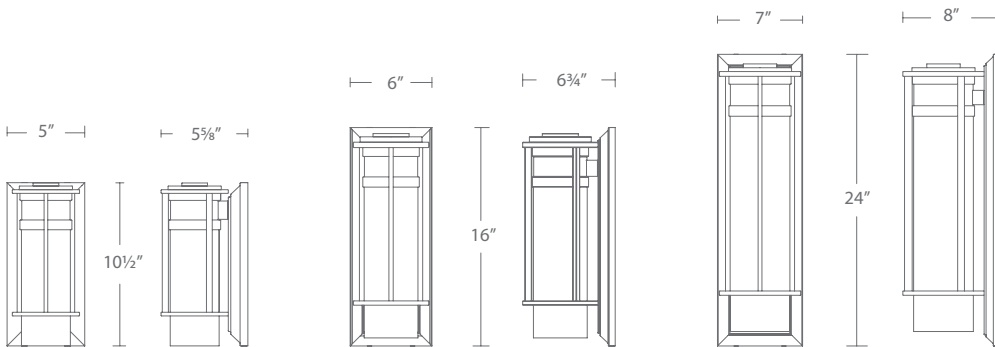

OFFSHORE

OUTDOOR WALL SCNCE

- Weather resistant powder coated finishes
- Light engine is factory sealed for maximum protection from the elements
- Built in color temperature adjustability. Switch from 2700K/3000K/3500K/4000K
- ACLED driverless technology
- Aluminum body with fluted glass diffuser

Model No.	Size	CCT	CRI	Voltage	Wattage	LED Lumens	Delivered Lumens	Dimming	Rated Life	Finish	Dimensions		
											L	W	H
WSW120610	10"	2700K	90	120V	10W	80	72	ELV, TRIAC	50,000 hours	BK	5.0"	5.6"	10.5"
WSW120616	16"	3000K 3500K			15W	148	133				6.0"	6.8"	16.0"
WSW120624	24"	4000K			21.5W	198	178				7.0"	8.0"	24.0"

Example: **WSW120616-BK**