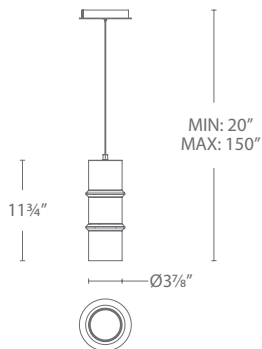

KANISTER

MINI PENDANT

- Downward illumination
- Thin, powered aircraft cables provide an ultra-clean look for adjustable suspension height
- May be mounted on a sloped ceiling
- Spin-on round canopy with minimal hardware
- Driver concealed within the canopy
- Aluminum frame with mouth-blown glass
- 3000K (Default)
- WAC HOME compatibility 1800K-4000K