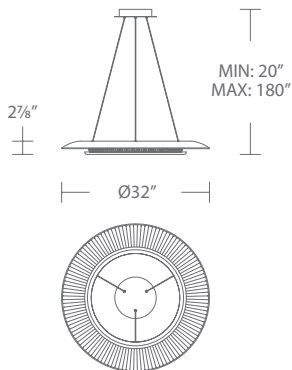

CENTER STAGE

PENDANT

- Thin, powered aircraft cables provide an ultra-clean look for adjustable suspension height
- May be mounted on a sloped ceiling
- Built in color temperature adjustability. Switch from 2700K/3000K/3500K/4000K
- Gold Leaf interior
- Spin-on round canopy with minimal hardware
- Driver concealed within the canopy
- Aluminum frame