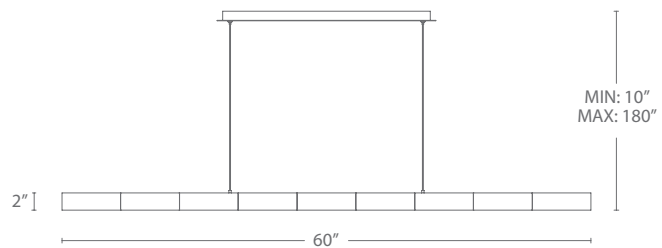

Model No.	Size	CCT	CRI	Voltage	Wattage	LED Lumens	Delivered Lumens	Dimming	Rated Life	Finish	Dimensions				
											L	W	H	Min	Max
PD-15547	47"	3000K	90	120-277V	22W	1700	1400	ELV, TRIAC, 0-10V	50,000 hours	BK BN	47.0"	2.0"	2.0"	10"	180"
		3500K													
		4000K													
PD-15560	60"	5000K			27W	2200	1600				60.0"				

Example: **PD-15560-BN**

See complementary piece on page 38