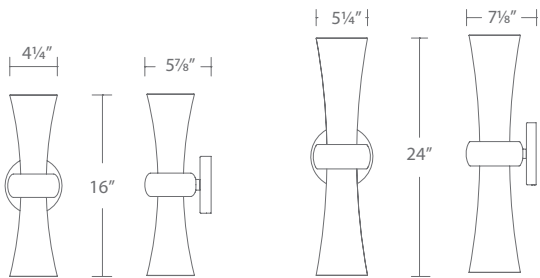

FIDO

OUTDOOR WALL SCONCE

- Weather resistant powder coated finishes
- Light engine is factory sealed for maximum protection from the elements
- Built in color temperature adjustability. Switch from 2700K/3000K/3500K/4000K
- ACLED driverless technology
- Aluminum body with silicone diffuser
- Up and down light with center band illumination

Model No.	Size	CCT	CRI	Voltage	Wattage	LED Lumens	Delivered Lumens	Dimming	Rated Life	Finish	Dimensions		
											L	W	H
WSW106616	16"	2700K 3000K 3500K 4000K	90	120V	11W	1120	600	ELV	50,000 hours	BK	4.3"	5.9"	16.0"
WSW106624	24"				17W	1400	1100				5.3"	7.1"	24.0"

Example: **WSW106616-BK**