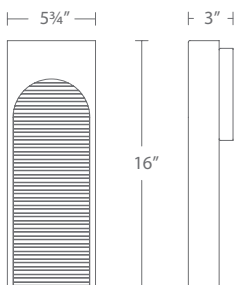

ORLENE

OUTDOOR WALL SCONCE

- Weather resistant powder coated finishes
- Light engine is factory sealed for maximum protection from the elements
- ACLED driverless technology
- Aluminum body with glass diffuser

Model No.	Size	CCT	CRI	Voltage	Wattage	LED Lumens	Delivered Lumens	Dimming	Rated Life	Finish	Dimensions		
											L	W	H
WSW102616	16"	3000K	90	120V	15W	719	136	ELV, TRIAC	50,000 hours	BK	5.8"	3.0"	16.0"

Example: **WSW102616-BK**