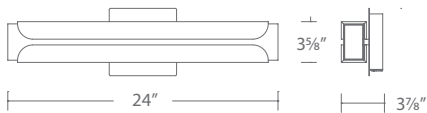

- Adjustable backplate
- Driver concealed within the canopy
- Can be mounted on wall in all orientations
- Aluminum frame with acrylic diffuser
- 3000K (Default)
- WAC HOME compatibility 1800K-4000K