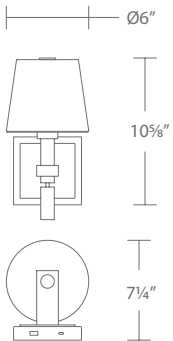

CHLOE

TASK LIGHT

- Main light with pivotable downlight
- Fingertip touch on/off switch and dimming on fixture
- USB/USB-C port for charging
- Driver concealed within the canopy
- Aluminum frame with fabric shade and acrylic diffuser

USB/USB-C charging ports   On/off switch