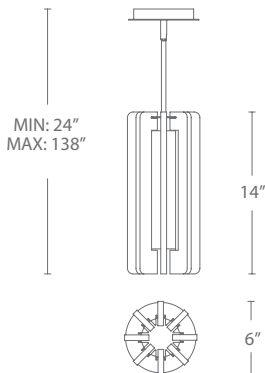

CARTRIDGE

MINI PENDANT

- Built in color temperature adjustability. Switch from 2700K/3000K/3500K/4000K
- Three 12" and one 6" downrods included (additional downrods available)
- May be mounted on a sloped ceiling
- Spin-on round canopy with minimal hardware
- ACLED driverless technology
- Aluminum hardware with textured acrylic

Model No.	Size	CCT	CRI	Voltage	Wattage	LED Lumens	Delivered Lumens	Dimming	Rated Life	Finish	Dimensions				
											L	W	H	Min	Max
PD401614	14"	2700K 3000K 3500K 4000K	90	120V	16W	1120	632	ELV	50,000 hours	AB BK	6.0"	6.0"	14.0"	24"	138"

Example: **PD401614-BK**