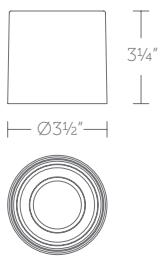

FM-W47203

FM-W47204

Conversion plate available for 3" sizes

FM-W47205

FM-W47206

Model No.	Size	CCT	CRI	Voltage	Wattage	LED Lumens	Delivered Lumens	Dimming	Rated Life	Finish	Dimensions		
											L	W	H
<b>FM-W47203</b>	3"	-30	90	120V	10W	863	347	ELV, TRIAC	50,000 hours	<b>BK</b> <b>WT</b>	3.5"	3.5"	3.3"
<b>FM-W47204</b>	3"	-35									3.5"	3.5"	3.3"
<b>FM-W47205</b>	5"	-40									5.0"	5.0"	4.5"
<b>FM-W47206</b>	5"	-40		120 VAC	11.9W	950	795		54,000 hours		5.0"	5.0"	4.5"