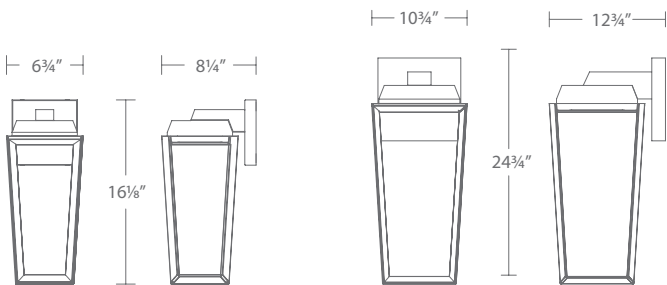

LEVEE

OUTDOOR WALL SCONCE

- Weather resistant powder coated finishes
- Light engine is factory sealed for maximum protection from the elements
- ACLED driverless technology
- Stainless steel body with glass diffuser

Model No.	Size	CCT	CRI	Voltage	Wattage	LED Lumens	Delivered Lumens	Dimming	Rated Life	Finish	Dimensions		
											L	W	H
WSW115616	16"	3000K	90	120V	11W	384	327	ELV, TRIAC	50,000 hours	BK	6.8"	8.3"	16.1"
WSW115625	25"				17W	859	536				10.8"	12.8"	24.8"

Example: **WSW115616-BK**

See complementary piece on page 122