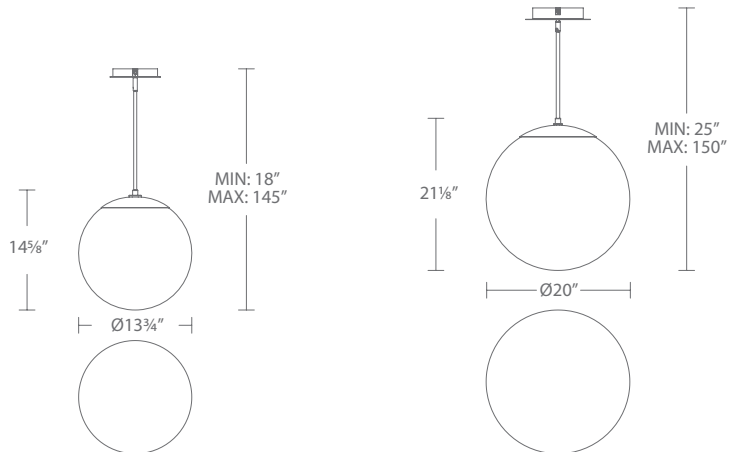

HONEYMOONER

PENDANT

- Three 12" and one 6" downrods included (additional downrods available)
- May be mounted on a sloped ceiling
- Spin-on round canopy with minimal hardware
- Driver concealed within the canopy
- Metal hardware with mouth-blown opaline glass
- Consistency of opaline glass may vary
- 3000K (Default)
- WAC HOME compatibility 1800K-4000K