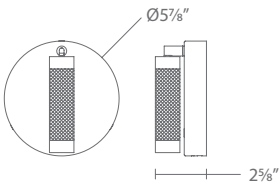

USB/USB-C charging ports   On/off switch

Model No.	Size	CCT	CRI	Voltage	Wattage	LED Lumens	Delivered Lumens	Dimming	Rated Life	Finish	Dimensions		
											L	W	H
BL121606	6"	2700K 3000K 3500K 4000K	90	120V	17W	101	85	NO EXTERNAL DIMMER/ TOUCH DIMMER ON FIXTURE	50,000 hours	AB BK BN	5.9"	2.6"	5.9"

Example: **BL121606-BN**