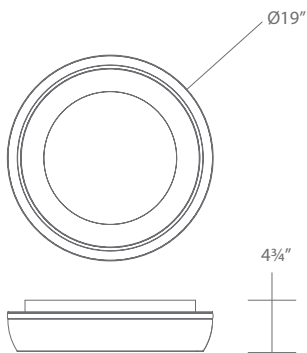

RINGWALL

CEILING MOUNT

- Built in color temperature adjustability. Switch from 2700K/3000K/3500K/4000K
- Driver concealed within the canopy
- Aluminum body with acrylic diffuser