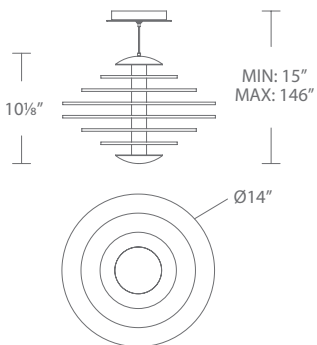

LOOPEY

PENDANT

- Built in color temperature adjustability. Switch from 2700K/3000K/3500K/4000K
- Thin, powered aircraft cables provide an ultra-clean look for adjustable suspension height
- May be mounted on a sloped ceiling
- Spin-on round canopy with minimal hardware
- Driver concealed within the canopy
- Aluminum frame with acrylic diffuser