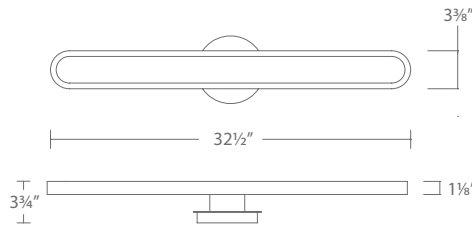

Model No.	Size	CCT	CRI	Voltage	Wattage	LED Lumens	Delivered Lumens	Dimming	Rated Life	Finish	Dimensions		
											L	W	H
WS107624-TWA	24"	3000K	90	120-277V	19W	1900	665	ELV, TRIAC, WAC HOME*	50,000 hours	AB BK	24.0"	1.1"	3.4"
WS107633-TWA	33"				27W	2700	942				32.5"		

Example: **WS107633-TWA-AB**

*Additional components required for Tunable White or Dim-to-Warm mode. See WAC Home section on website for additional information.

See complementary piece on page 78