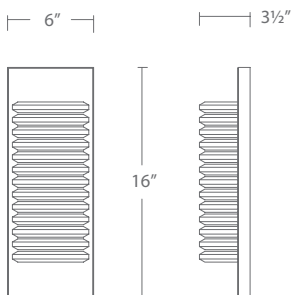

LOOME

OUTDOOR WALL SCONCE

- Weather resistant powder coated finishes
- Light engine is factory sealed for maximum protection from the elements
- Built in color temperature adjustability. Switch from 2700K/3000K/3500K/4000K
- Driver concealed within the canopy
- Aluminum body with acrylic diffuser