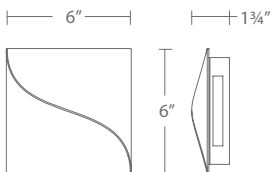

Model No.	Size	CCT	CRI	Voltage	Wattage	LED Lumens	Delivered Lumens	Dimming	Rated Life	Finish	Dimensions		
											L	W	H
WS101606	6"	2700K 3000K 3500K 4000K	90	120-277V	15W	892	687	ELV, TRIAC	50,000 hours	AB BK	6.0"	1.8"	6.0"

Example: **WS101606-AB**

See complementary piece on page 72