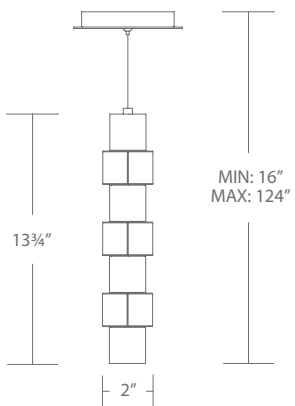

SUPER STAR

MINI PENDANT

- Built in color temperature adjustability. Switch from 3000K/3500K/4000K/5000K
- Option to pre-select color temperature or adjust in the field
- Rotatable K5 Crystal with a touch of brass between each crystal
- Aluminum frame with crystal diffuser