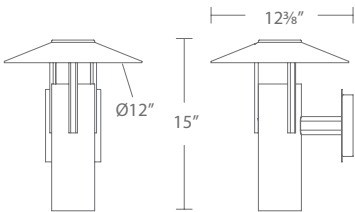

Model No.	Size	CCT	CRI	Voltage	Wattage	LED Lumens	Delivered Lumens	Dimming	Rated Life	Finish	Dimensions		
											L	W	H
WSW116615	15"	3000K	90	120-277V	31W	1509	303	ELV, TRIAC	50,000 hours	BK	12.0"	12.4"	15.0"

Example: **WSW116615-BK**

See complementary piece on page 140