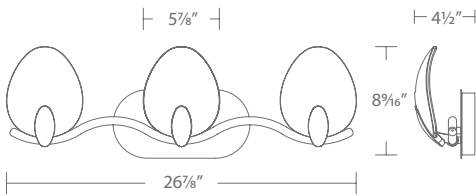

Model No.	Size	CCT	CRI	Voltage	Wattage	LED Lumens	Delivered Lumens	Dimming	Rated Life	Finish	Dimensions		
											L	W	H
WS122627	27"	2700K 3000K 3500K 4000K	90	120- 277V	22W	597	405	ELV, TRIAC	50,000 hours	AB BN	26.9"	5.9"	8.6"

Example: **WS122627-AB**