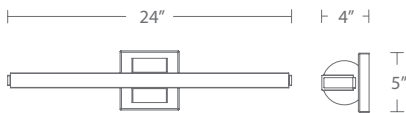

Model No.	Size	CCT	CRI	Voltage	Wattage	LED Lumens	Delivered Lumens	Dimming	Rated Life	Finish	Dimensions		
											L	W	H
WS103624	24"	2700K 3000K 3500K	90	120-277V	15W	1615	1279	ELV, TRIAC	50,000 hours	AB BC	24.0"	4.0"	5.0"
WS103634	34"	3500K 4000K			20.5W	2456	1999				34.0"		

Example: **WS103624-BC**