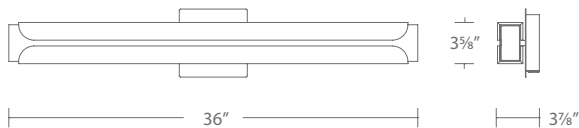

BIFOLD

BATH + WALL LIGHT

- Adjustable backplate
- Driver concealed within the canopy
- Can be mounted on wall in all orientations
- Aluminum frame with acrylic diffuser
- 3000K (Default)
- WAC HOME compatibility 1800K-4000K