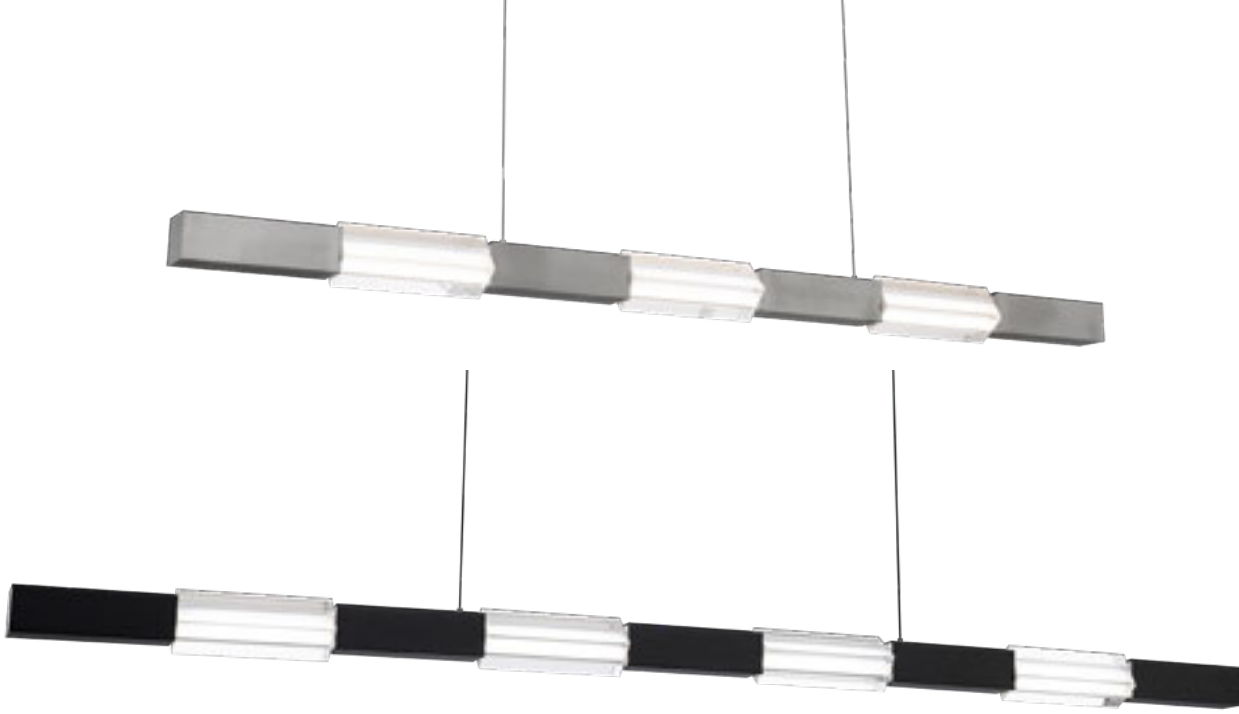

SUPER STAR

LINEAR PENDANT

- Built in color temperature adjustability. Switch from 3000K/3500K/4000K/5000K
- Rotatable K5 Crystal with a touch of brass between each crystal
- Aluminum frame with crystal diffuser