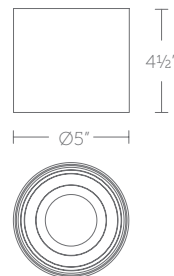

FM-W47203

FM-W47204

Conversion plate available for 3" sizes

FM-W47205

FM-W47206

Model No.	Size	CCT	CRI	Voltage	Wattage	LED Lumens	Delivered Lumens	Dimming	Rated Life	Finish	Dimensions		
											L	W	H
<b>FM-W47203</b>	3"	-30	90	120V	10W	863	347	ELV, TRIAC	50,000 hours	<b>BK</b> <b>WT</b>	3.5"	3.5"	3.3"
<b>FM-W47204</b>	3"	-35									3.5"	3.5"	3.3"
<b>FM-W47205</b>	5"	-40									5.0"	5.0"	4.5"
<b>FM-W47206</b>	5"	-40		120 VAC	11.9W	950	795		54,000 hours		5.0"	5.0"	4.5"