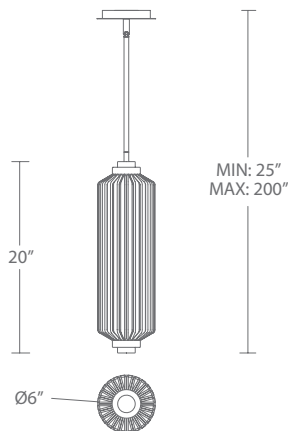

PORTOS

PENDANT

- Built in color temperature adjustability. Switch from 2700K/3000K/3500K/4000K
- May be mounted on a sloped ceiling
- Three 12" and one 6" downrods included (additional downrods available)
- Spin-on round canopy with minimal hardware
- Driver concealed within the canopy
- Aluminum frame with exterior mouth-blown ribbed glass and opal glass on the interior