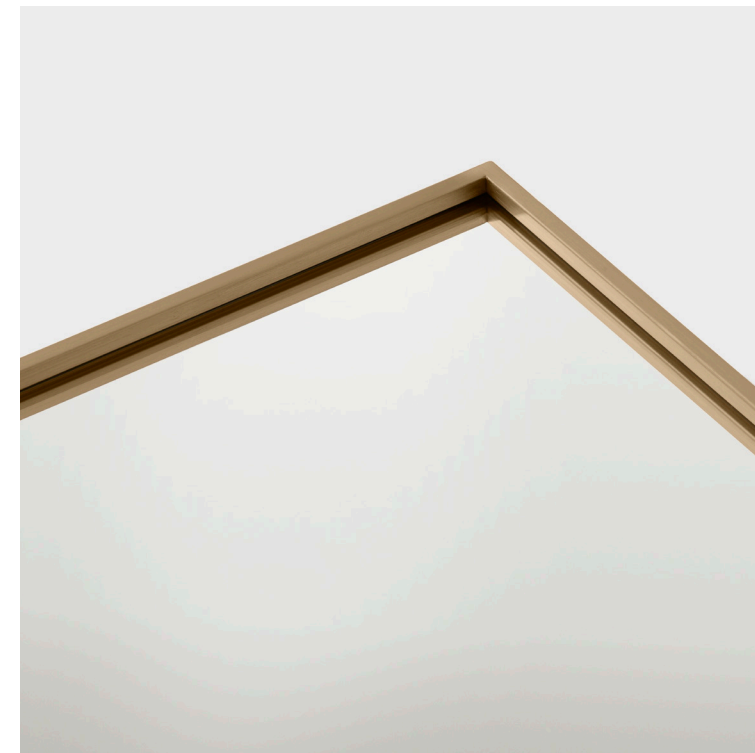

CADRE

CADRE SQUARE MIRROR

MREL1440BN BRUSHED NICKEL	MREL1440CH CHROME	MREL1440MBK MIDNIGHT BLACK	MREL1440SB SATIN BRASS
30" x 30"	30" x 30"	30" x 30"	30" x 30"

CADRE SQUARE MIRROR

MREL1441BN BRUSHED NICKEL	MREL1441CH CHROME
36" x 36"	36" x 36"

CADRE SQUARE MIRROR

MREL1441MBK MIDNIGHT BLACK	MREL1441SB SATIN BRASS
36" x 36"	36" x 36"