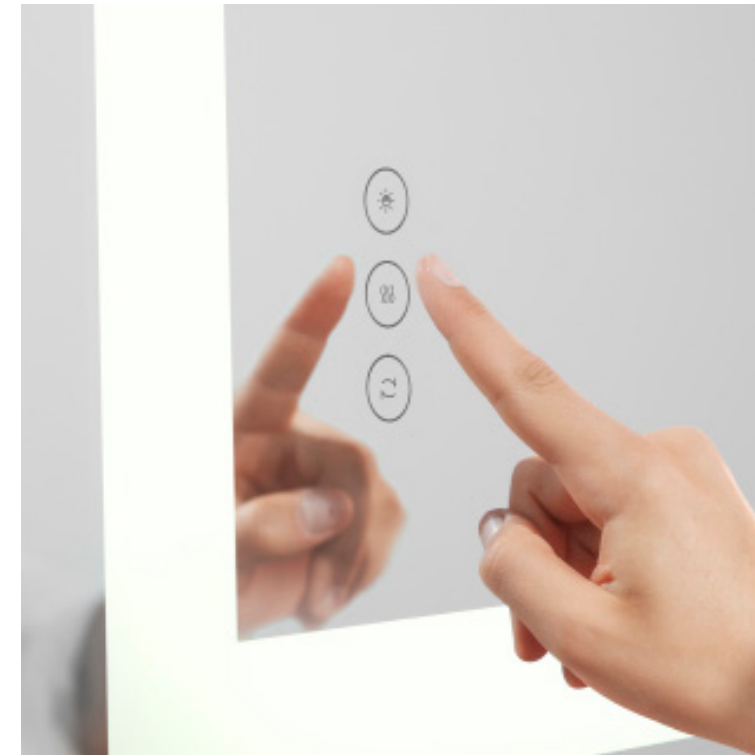

# CADRE

The Cadre mirrors feature a backlit glow that creates a sophisticated statement. On-mirror touch controls allow you to change the LED's intensity and color temperature. The LED is also dimmable. The Cadre's sleek edge comes in four finishes: Brushed Nickel, Chrome, Midnight Black or Satin Brass.