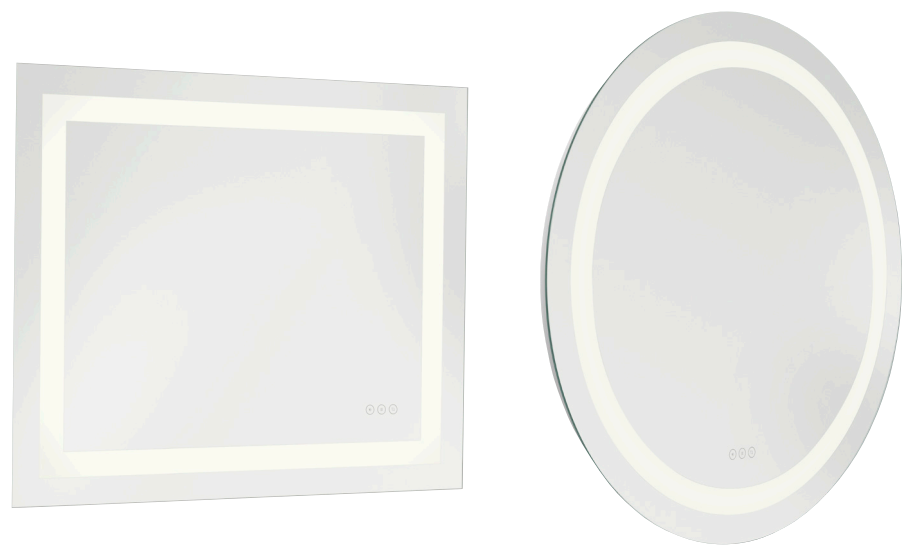

MERA

Mera mirrors feature a bold frame-within-a-frame design. Discrete buttons let you customize the LED including dimming, selectable color temperature, and defogging.

AVAILABLE IN 7 SIZES

RECTANGLE

48" x 36"
24" x 36"
30" x 36"
48" x 36"
60" x 36"
72" x 36"

ROUND

30" x 30"
36" x 36"

FEATURES

DIMMABLE
DEFOGGER
TOUCH CONTROLS
RECTANGLE MIRROR LUMEN RANGE 1010-1600
ROUND MIRROR LUMEN RANGE 650-870
SELECTABLE COLOR TEMPERATURE 2700K-5000K

VERTICAL OR HORIZONTAL MOUNT