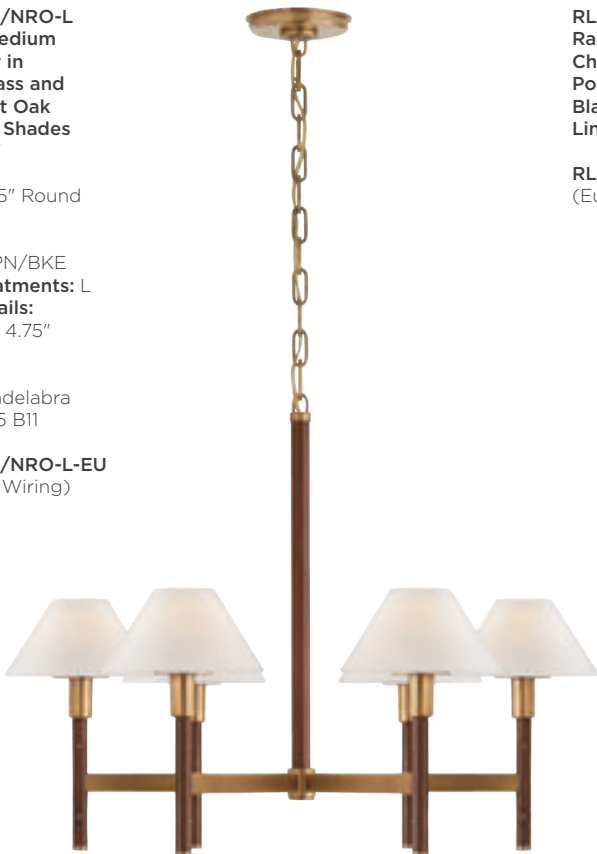

RL 5571NB/NRO-L
Radford Medium
Chandelier in
Natural Brass and
Natural Rift Oak
with Linen Shades
Height: 24"
Width: 30"
Canopy: 5.5" Round

Finishes:
NB/NRO, PN/BKE
Shade Treatments: L
Shade Details:
3" x 7.75" x 4.75"

Socket:
6 - E12 Candelabra
Bulb: 6 - 25 B11

RL 5571NB/NRO-L-EU
(European Wiring)