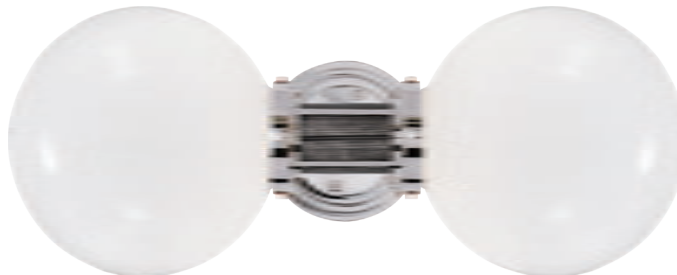

RL2550PN-WG
McCarren Double Sconce
in Polished Nickel
with White Glass

RL2550PN-WG-EU
(European Wiring)