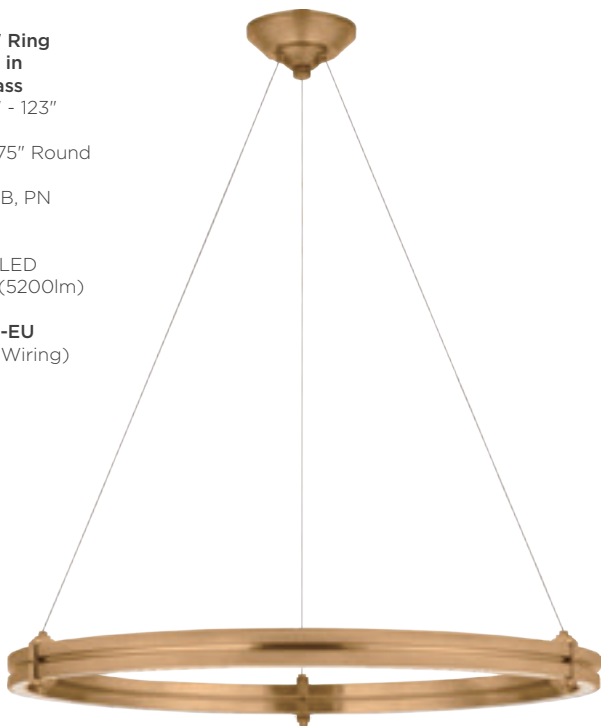

RL 5672PN
Paxton 40" Ring
Chandelier in
Polished Nickel
Height: 20" - 123"
Width: 40"
Canopy: 6.75" Round

Finishes: NB, PN

Socket:
Dedicated LED
Bulb: 85w (6800lm)

RL 5672PN-EU
(European Wiring)

RALPH LAUREN

RL 5671NB
Paxton 32" Ring
Chandelier in
Natural Brass
Height: 20" - 123"
Width: 32"
Canopy: 6.75" Round

Finishes: NB, PN

Socket:
Dedicated LED
Bulb: 65w (5200lm)

RL 5671NB-EU
(European Wiring)

RL 5671PN
Paxton 32" Ring
Chandelier in
Polished Nickel