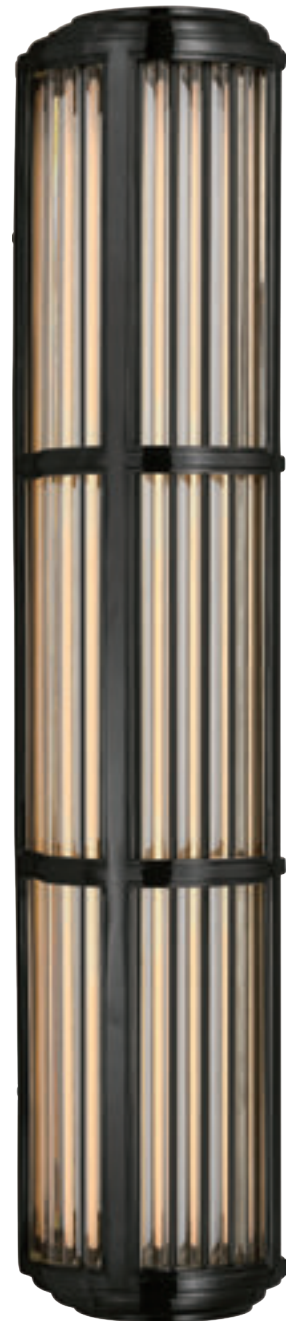

RL2762BZ
Perren Large
Wall Sconce in
Bronze and
Glass Rods
Height: 27.75"
Width: 5.25"
Extension: 5.25"
Backplate:
4.25" x 27.75" Rec.

Finishes:
BZ, NB, PN

Socket:
Dedicated LED
Bulb: 25w (2000lm)

RL2762BZ-EU
(European Wiring)