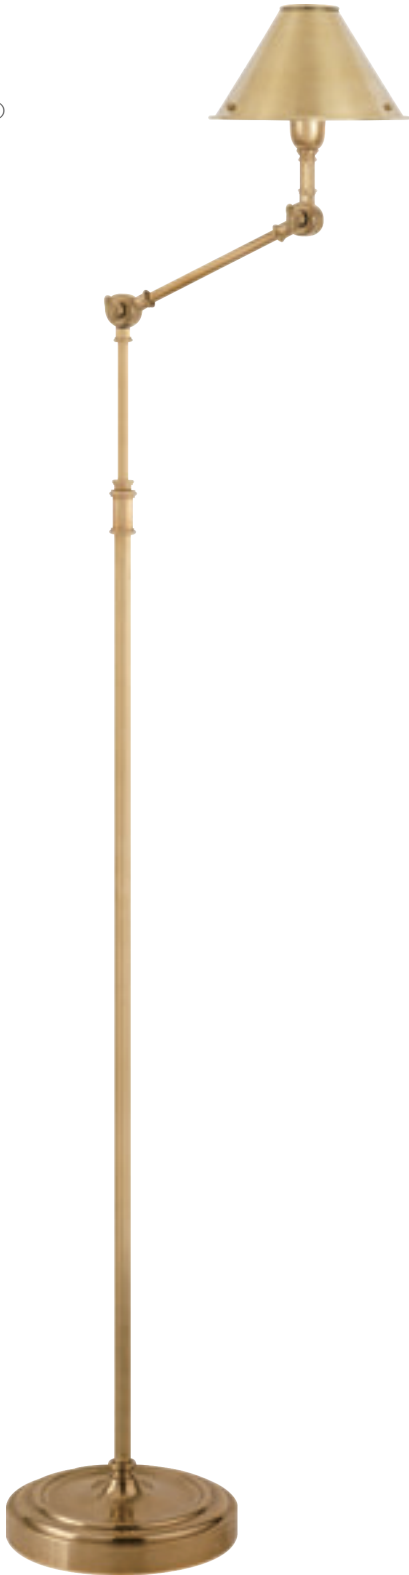

RALPH LAUREN

RL1250NB
Anette Floor Lamp
in Natural Brass
Height: 53"- 63"
Width: 8"
Extension: 6.5- 11"
Base: 8" Round

Finishes: NB, PN

Socket:
E12 Candelabra
w/Foot Switch
Bulb: 40 B11

RL1250NB-EU
(European Wiring)

RL1250PN
Anette Floor Lamp
in Polished Nickel

RL1250PN-EU
(European Wiring)