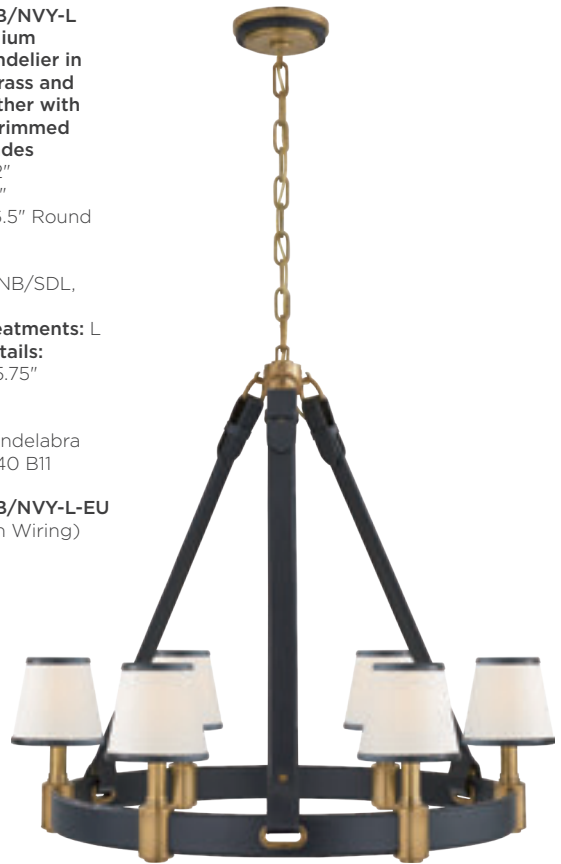

RL5614PN/CHC-L-EU
(European Wiring)

RALPH LAUREN

RL5612NB/NVY-L
Riley Large
Ring Chandelier in
Natural Brass and
Navy Leather with
Leather Trimmed
Linen Shades
Height: 40"
Width: 47.75"
Canopy: 6.5" Round

Finishes:
NB/NVY, NB/SDL,
PN/CHC
Shade Treatments: L
Shade Details:
4" x 6" x 5.75"

Socket:
8 - E12 Candelabra
Bulb: 8 - 40 B11

RL5612NB/NVY-L-EU
(European Wiring)

RL5610NB/NVY-L
Riley Medium
Ring Chandelier in
Natural Brass and
Navy Leather with
Leather Trimmed
Linen Shades
Height: 32"
Width: 36"
Canopy: 6.5" Round

Finishes:
NB/NVY, NB/SDL,
PN/CHC
Shade Treatments: L
Shade Details:
4" x 6" x 5.75"

Socket:
6 - E12 Candelabra
Bulb: 6 - 40 B11

RL5610NB/NVY-L-EU
(European Wiring)

RL5612NB/SDL-L
Riley Large
Ring Chandelier in
Natural Brass and
Saddle Leather with
Leather Trimmed
Linen Shades

RL5612NB/SDL-L-EU
(European Wiring)

RL5610NB/SDL-L
Riley Medium
Ring Chandelier in
Natural Brass and
Saddle Leather with
Leather Trimmed
Linen Shades

RL5610NB/SDL-L-EU
(European Wiring)

RL5184NB-L
Westbury Triple
Tier Chandelier in
Natural Brass and
Saddle Leather
with Linen Shades
Height: 57"
Width: 57"
Canopy: 6.5" Round