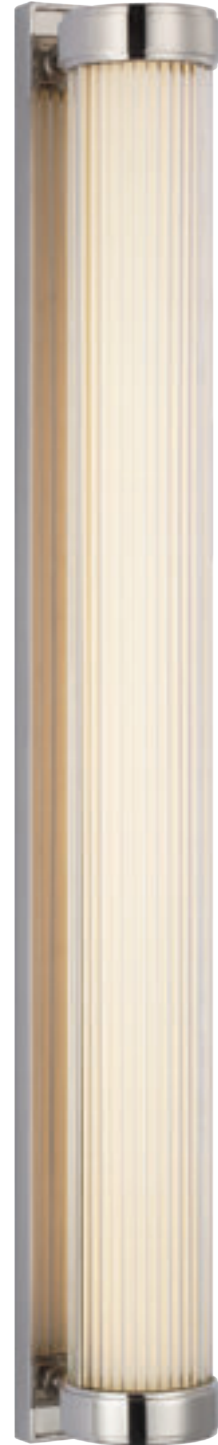

RALPH LAUREN

RL2403NB
Ranier 30" Linear
Bath Light in
Natural Brass with
Clear Glass Rods

Height: 30"
Width: 3.25"
Extension: 5"
Backplate:
2.5" x 30" Rec.

Finishes: NB, PN

Socket:
Dedicated LED
Bulb: 20w (1600lm)

Note:
Requires Smaller
Outlet Box

RL2403NB-EU
(European Wiring)

RL2403PN
Ranier 30" Linear
Bath Light in
Polished Nickel with
Clear Glass Rods

RL2403PN-EU
(European Wiring)