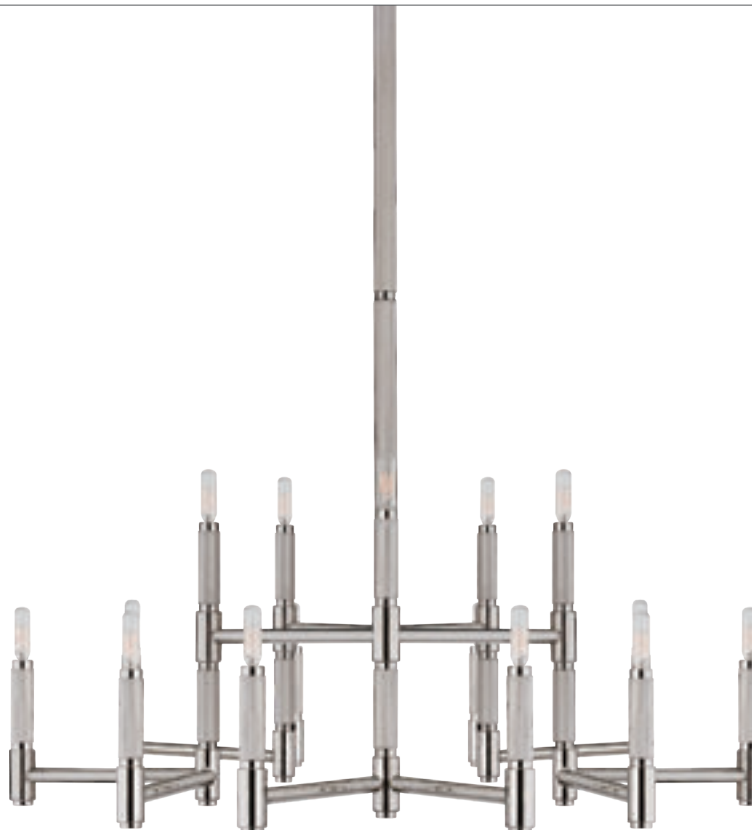

RL 5225PN
Barrett Large
Knurled Chandelier
in Polished Nickel
O/A Height: 46.75"
Fixture Height: 15"
Min. Custom Height: 30"
Width: 37.75"
Canopy: 6" Round

Finishes: NB, PN
Shade Treatments:
NB, PN

Socket:
15 - E12 Candelabra
Bulb: 15 - 40 T6

Note:
Custom Height
Available

RL 5225PN-EU
(European Wiring)