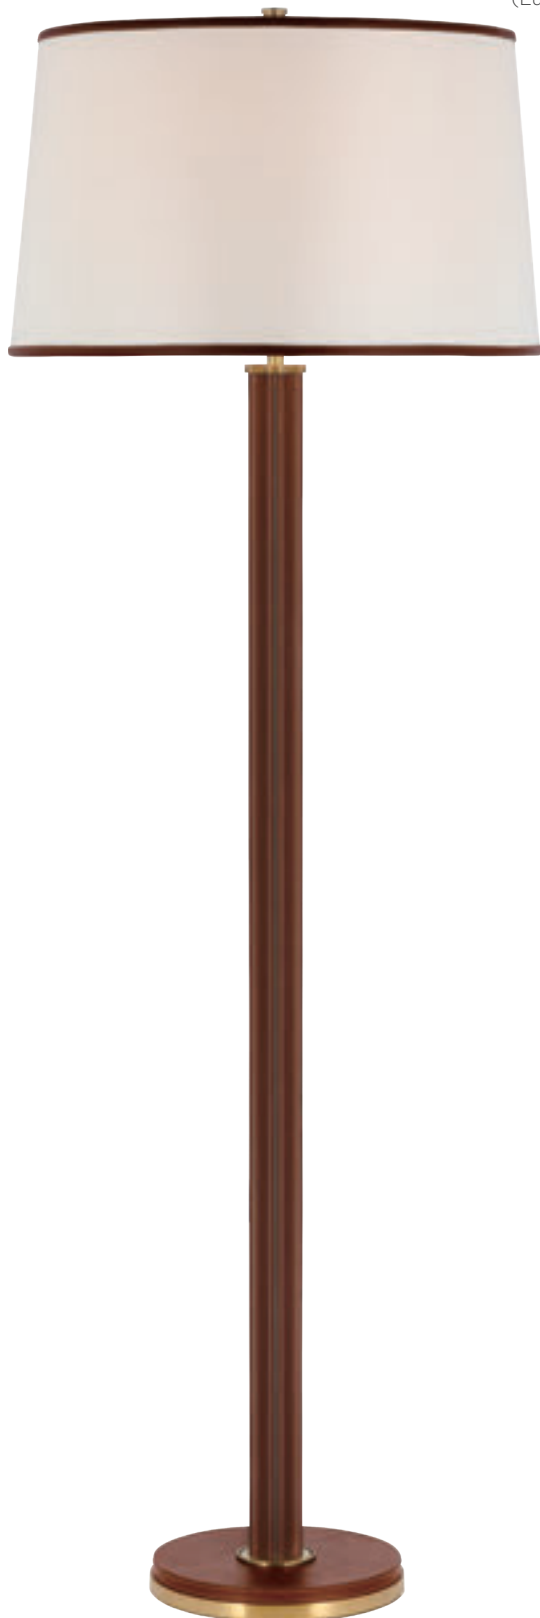

RALPH LAUREN

RL1493NB/SDL-L
Riley Large Floor
Lamp in Natural
Brass and Saddle
Leather with
Leather Trimmed
Linen Shade

Height: 66"
Width: 22"
Base: 11" Round

Finishes:

NB/NVY, NB/SDL,
PN/CHC

Shade Treatments: L

Shade Details:

20" x 22" x 13.5"

Socket:

E26 Dimmer

Bulb: 15 LED A19

RL1493NB/SDL-L-EU
(European Wiring)

RL1493PN/CHC-L
Riley Large Floor
Lamp in Polished
Nickel and Chocolate
Leather with
Leather Trimmed
Linen Shade

RL1493PN/CHC-L-EU
(European Wiring)