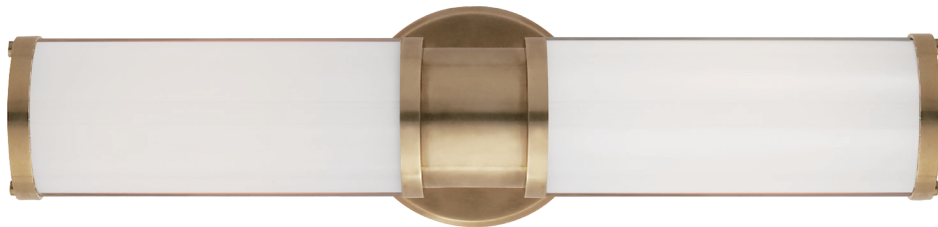

RL2093NB
Lichfield Double
Sconce in
Natural Brass
Height: 17.75"
Width: 4.5"
Extension: 5"
Backplate:
4.5" Round

Finishes: NB, PN
Glass Options: WG

Socket:
2 - E26 Keyless
Bulb: 2 - 40 T10

RL2093NB-EU
(European Wiring)