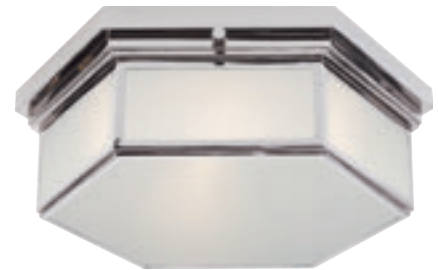

Finishes: PN
Glass Options: FG

Socket:
2 - E26 Keyless
Bulb: 2 - 60 A19

RL19022PN-EU
(European Wiring)