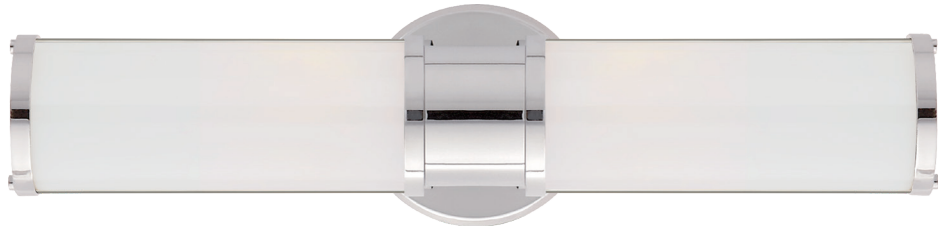

Finishes: NB, PN
Glass Options: WG

Socket:
2 - E26 Keyless
Bulb: 2 - 40 T10

RL2093NB-EU
(European Wiring)

RL2093PN
Lichfield Double
Sconce in
Polished Nickel

RL2093PN-EU
(European Wiring)

RALPH LAUREN

RL2400NB
Ranier Single Bath
Light in Natural
Brass with Clear
Glass Rods