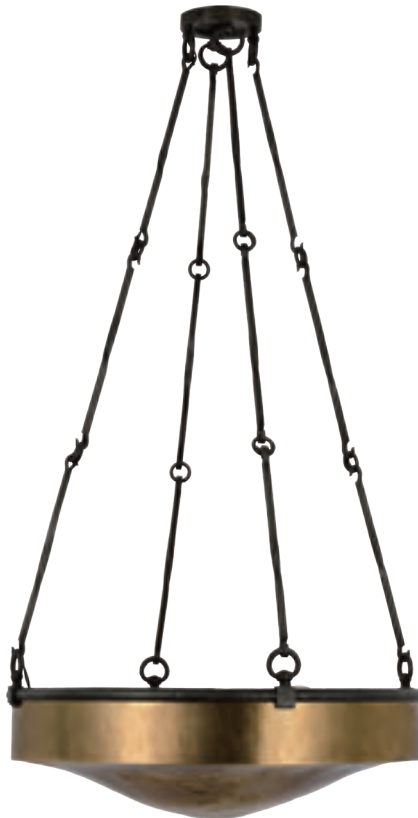

RL5785NB/AI
Ancram Medium
Uplight Chandelier
in Natural Brass
and Aged Iron
O/A Height: 48.75"
Fixture Height: 10.25"
Width: 24.75"
Canopy: 5" Round

Finishes: NB/AI

Socket:
6 - E26 Keyless
Bulb: 6 - 12 LED A19

RL5785NB/AI-EU
(European Wiring)