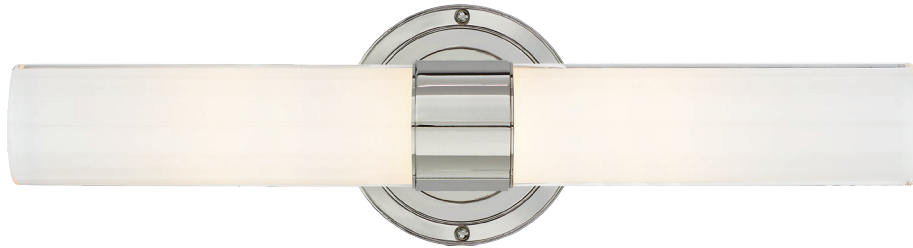

RL2043PN-WG
Jones Medium
Double Sconce in
Polished Nickel
with White Glass

RL2043PN-WG-EU
(European Wiring)