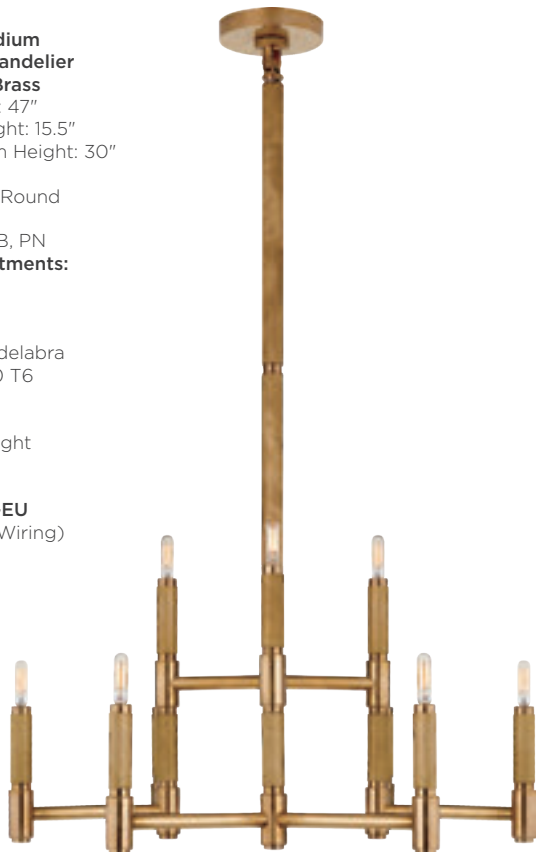

Finishes: NB, PN
Shade Treatments:
NB, PN
Shade Details:
2.5" x 7" x 4.75"

Socket:
9 - E12 Candelabra
Bulb: 9 - 40 T6

Note:
Custom Height
Available

RL5224NB-NB-EU
(European Wiring)

RL5224PN-PN
Barrett Medium
Knurled Chandelier in
Polished Nickel with
Polished Nickel Shades

RL5224PN-PN-EU
(European Wiring)

RL5224NB
Barrett Medium
Knurled Chandelier
in Natural Brass
O/A Height: 47"
Fixture Height: 15.5"
Min. Custom Height: 30"
Width: 31"
Canopy: 6" Round

Finishes: NB, PN
Shade Treatments:
NB, PN

Socket:
9 - E12 Candelabra
Bulb: 9 - 40 T6

Note:
Custom Height
Available

RL5224NB-EU
(European Wiring)

RL5224PN
Barrett Medium
Knurled Chandelier
in Polished Nickel

RL5224PN-EU
(European Wiring)

RL 5225PN-PN
Barrett Large
Knurled Chandelier
in Polished Nickel
with Polished
Nickel Shades