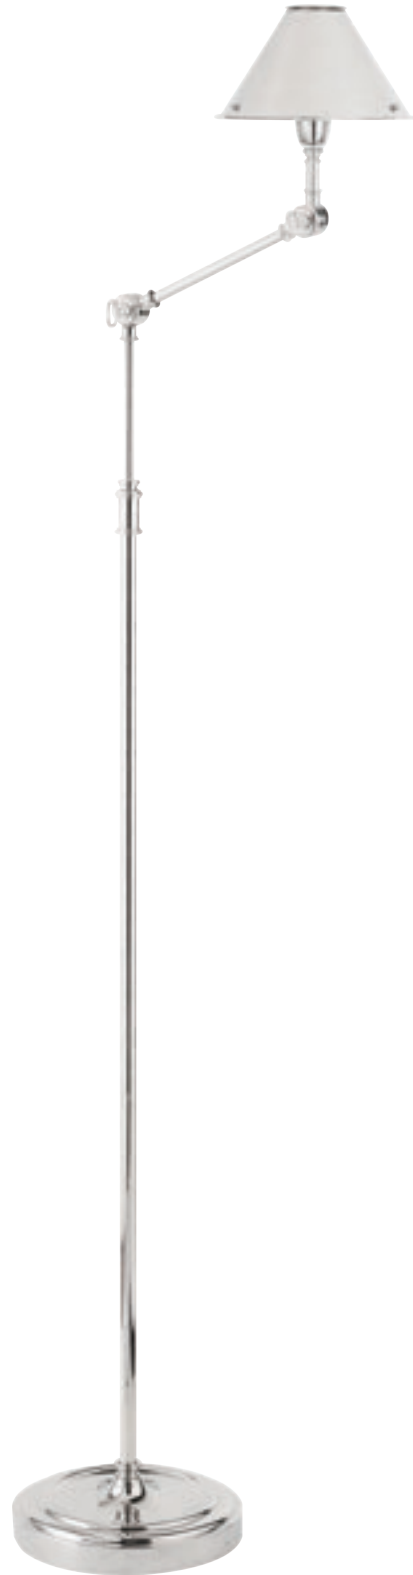

RALPH LAUREN

RL1250NB
Anette Floor Lamp
in Natural Brass
Height: 53"- 63"
Width: 8"
Extension: 6.5- 11"
Base: 8" Round

Finishes: NB, PN

Socket:
E12 Candelabra
w/Foot Switch
Bulb: 40 B11

RL1250NB-EU
(European Wiring)

RL1250PN
Anette Floor Lamp
in Polished Nickel

RL1250PN-EU
(European Wiring)