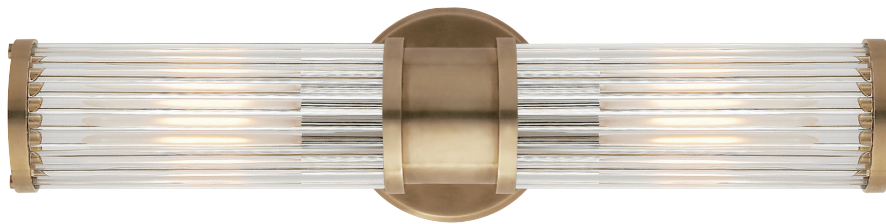

RL2082NB
Allen Double
Light Sconce in
Natural Brass
and Glass Rods

Height: 17.5"
Width: 4.5"
Extension: 5"
Backplate:
4.5" Round

Finishes: NB, PN

Socket:
2 - E26 Keyless
Bulb: 2 - 40 T10

RL2082NB-EU
(European Wiring)