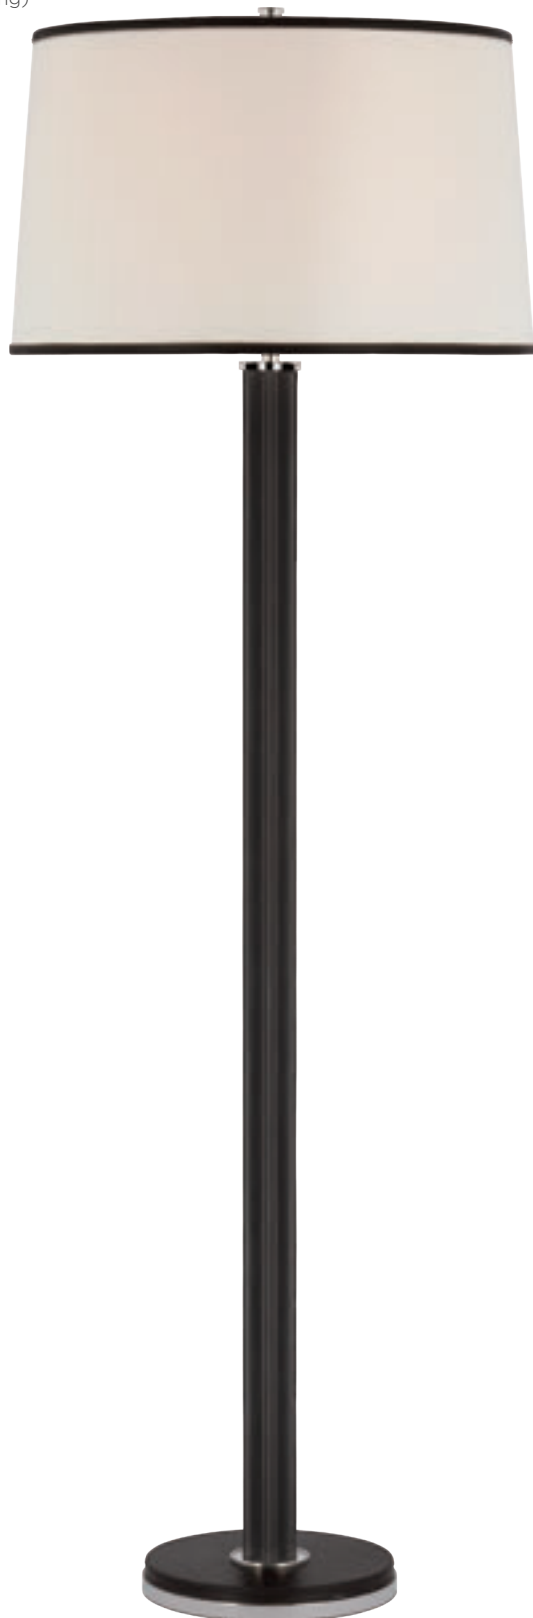

RALPH LAUREN

RL1493NB/SDL-L
Riley Large Floor
Lamp in Natural
Brass and Saddle
Leather with
Leather Trimmed
Linen Shade

Height: 66"
Width: 22"
Base: 11" Round

Finishes:

NB/NVY, NB/SDL,
PN/CHC

Shade Treatments: L

Shade Details:

20" x 22" x 13.5"

Socket:

E26 Dimmer

Bulb: 15 LED A19

RL1493NB/SDL-L-EU
(European Wiring)

RL1493PN/CHC-L
Riley Large Floor
Lamp in Polished
Nickel and Chocolate
Leather with
Leather Trimmed
Linen Shade

RL1493PN/CHC-L-EU
(European Wiring)