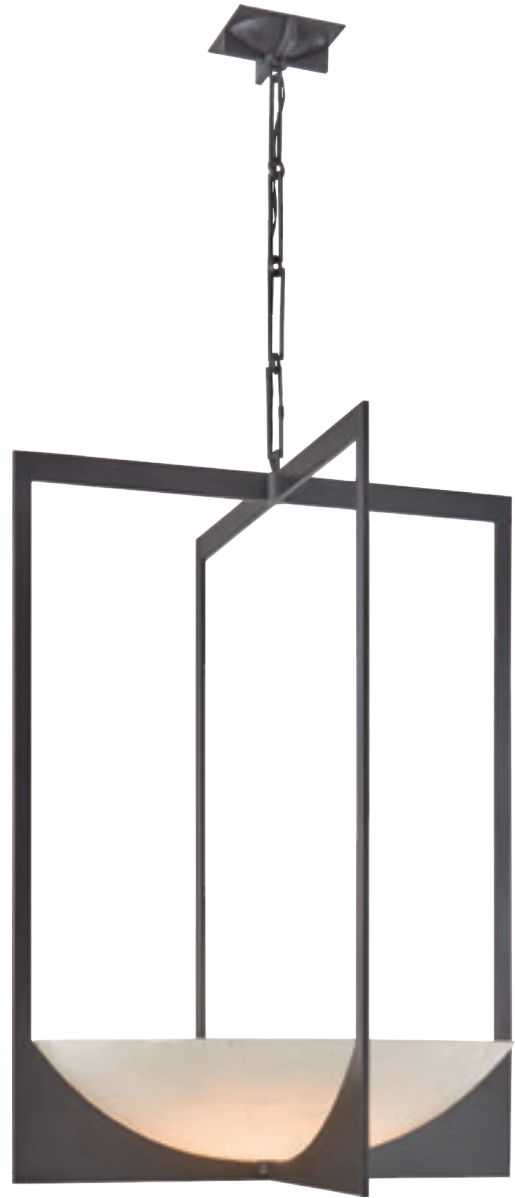

RL5773AI/ALB
Michaela Large
Chandelier in Aged
Iron and Alabaster
Height: 39.25"
Width: 28"
Canopy: 6" Square

Finishes: AI/ALB

Socket:
Dedicated LED
Bulb: 36w (2800lm)

RL5773AI/ALB-EU
(European Wiring)