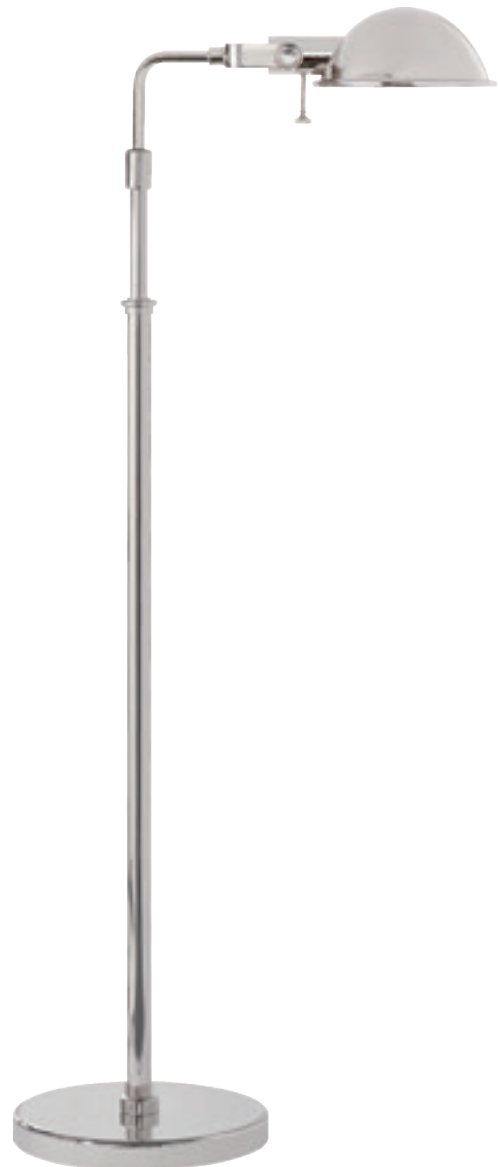

RALPH LAUREN

RL11165BN
Fairfield Pharmacy
Floor Lamp in
Natural Brass
Height: 41" - 56"
Width: 10"
Extension: 15"
Base: 10" Round

Finishes: NB, PN

Socket: E26 On-Off
Bulb: 60 A19

RL11165BN-EU
(European Wiring)

RL11165PN
Fairfield Pharmacy
Floor Lamp in
Polished Nickel

RL11165PN-EU
(European Wiring)