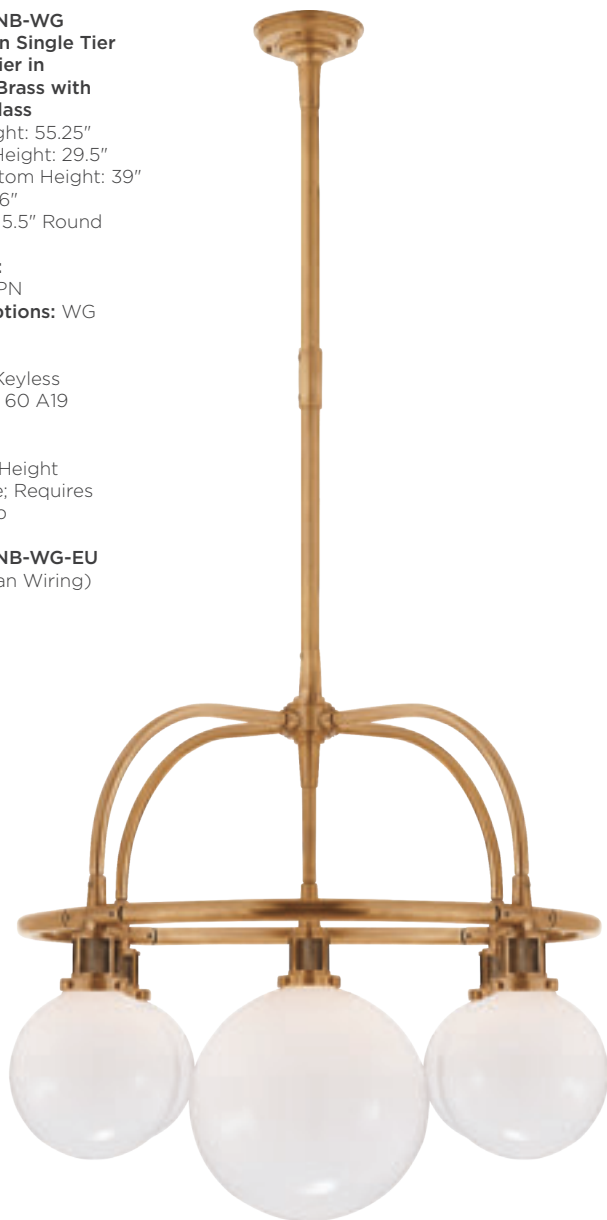

RALPH LAUREN

RL5470NB-WG
McCarren Single Tier
Chandelier in
Natural Brass with
White Glass

O/A Height: 55.25"
Fixture Height: 29.5"
Min. Custom Height: 39"
Width: 36"
Canopy: 5.5" Round

Finishes:
BZ, NB, PN
Glass Options: WG

Socket:
5 - E26 Keyless
Bulb: 5 - 60 A19

Note:
Custom Height
Available; Requires
A-15 Bulb

RL5470NB-WG-EU
(European Wiring)