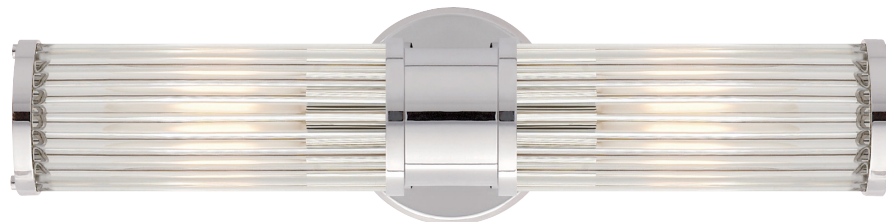

Finishes: NB, PN

Socket:
2 - E26 Keyless
Bulb: 2 - 40 T10

RL2082NB-EU
(European Wiring)

RL2082PN
Allen Double
Light Sconce in
Polished Nickel
and Glass Rods

RL2082PN-EU
(European Wiring)

RL2084NB
Allen Small Linear
Sconce in Natural
Brass and Glass Rods