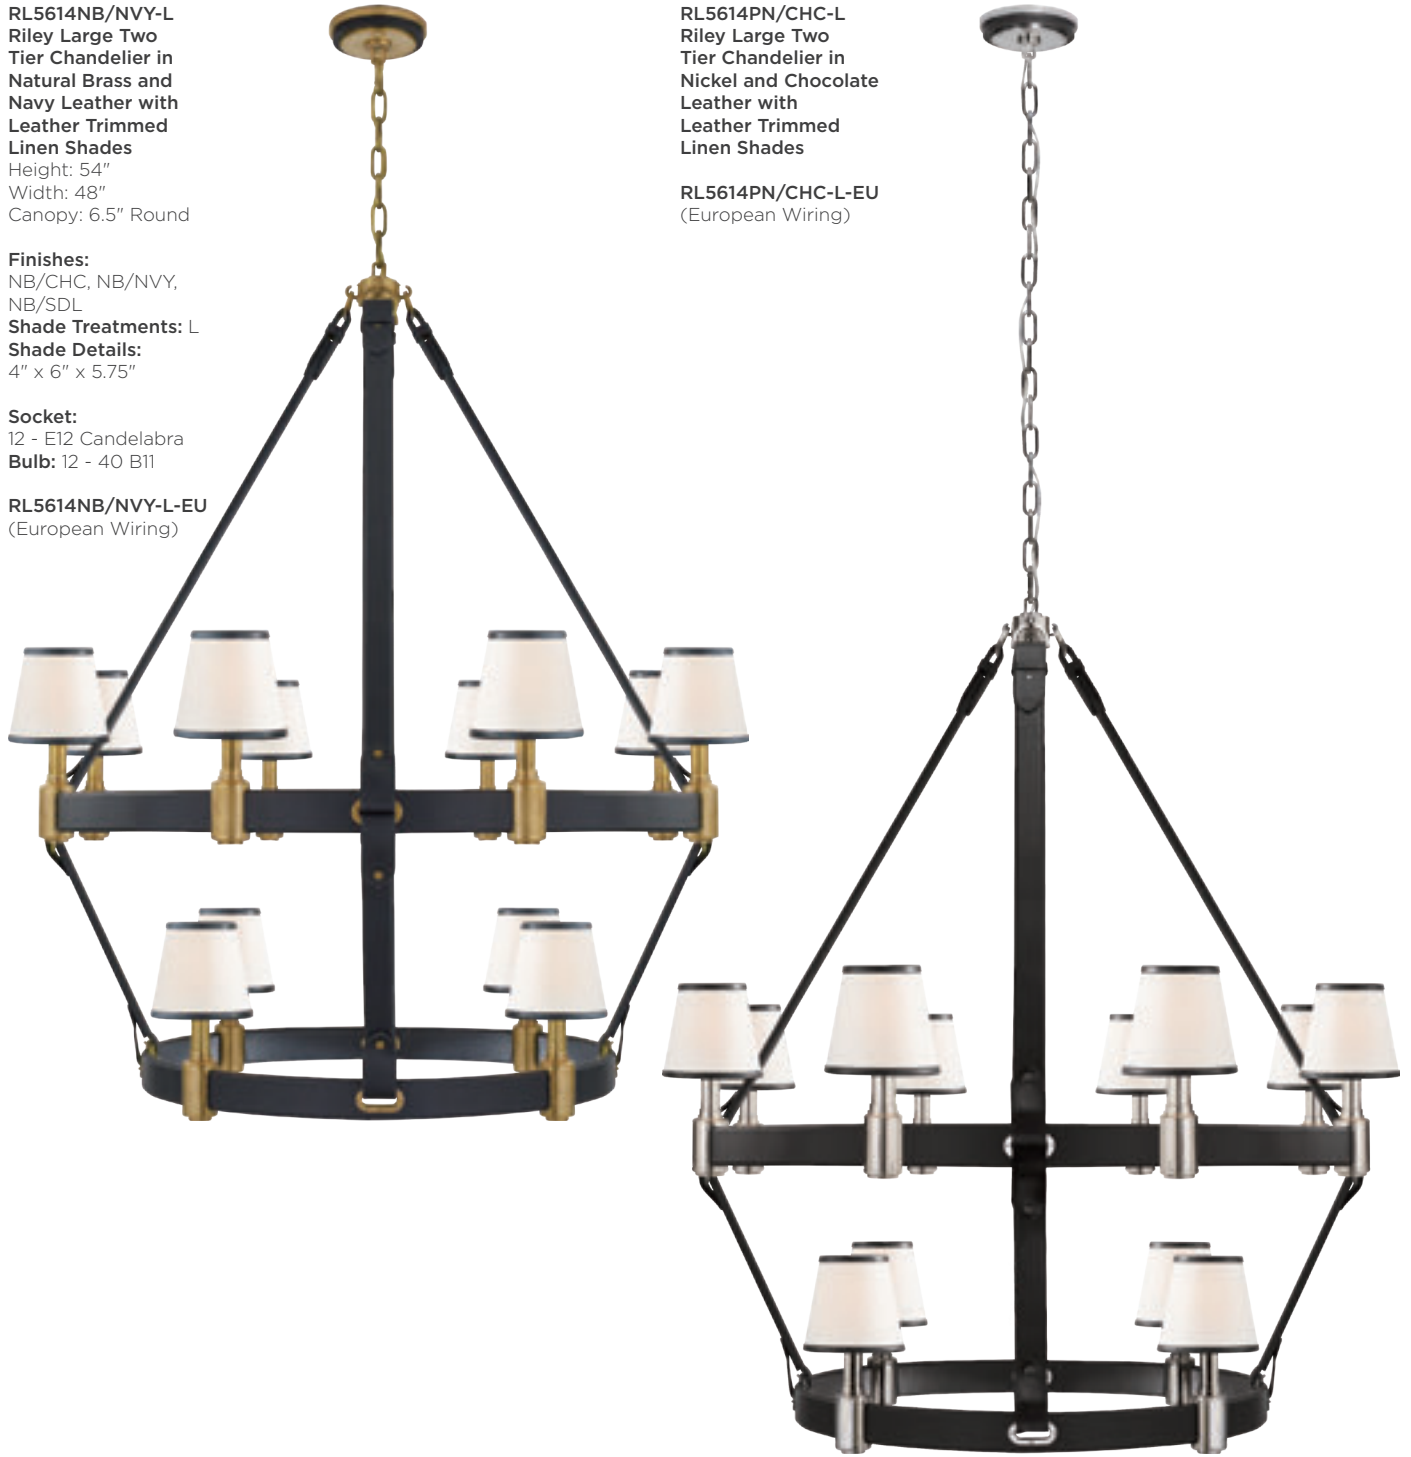

RALPH LAUREN

RL5614NB/NVY-L
Riley Large Two
Tier Chandelier in
Natural Brass and
Navy Leather with
Leather Trimmed
Linen Shades
Height: 54"
Width: 48"
Canopy: 6.5" Round

Finishes:
NB/CHC, NB/NVY,
NB/SDL
Shade Treatments: L
Shade Details:
4" x 6" x 5.75"

Socket:
12 - E12 Candelabra
Bulb: 12 - 40 B11

RL5614NB/NVY-L-EU
(European Wiring)

RL5614PN/CHC-L
Riley Large Two
Tier Chandelier in
Nickel and Chocolate
Leather with
Leather Trimmed
Linen Shades

RL5614PN/CHC-L-EU
(European Wiring)