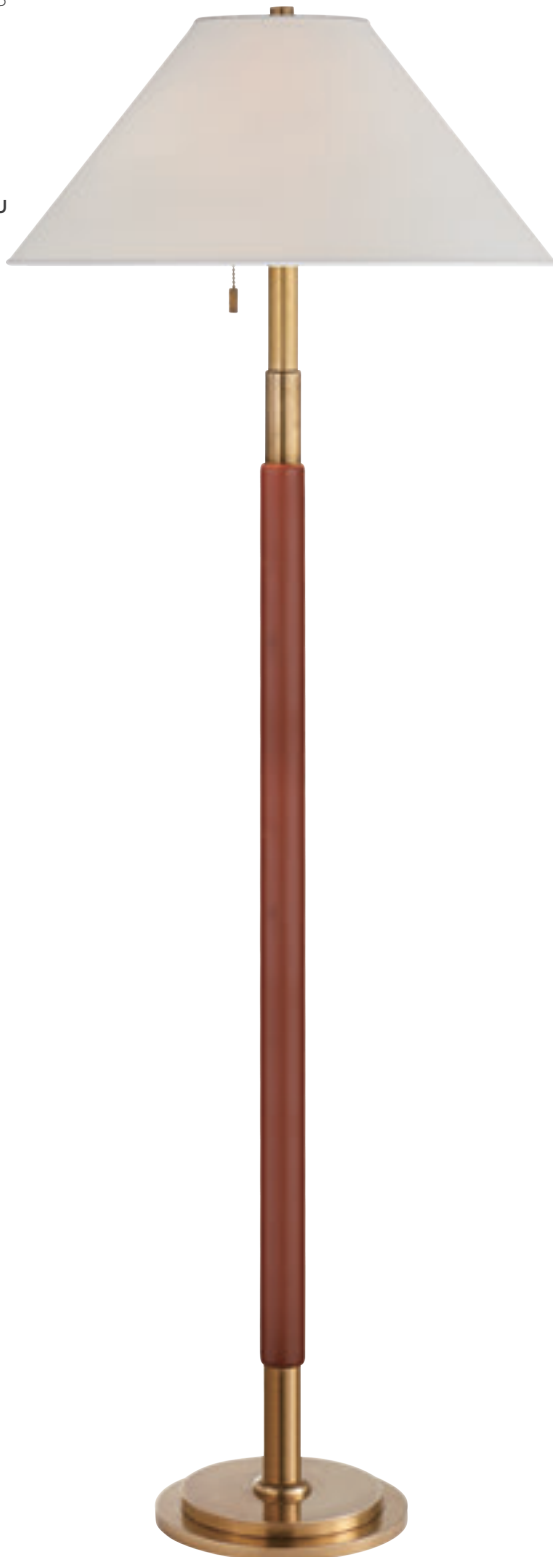

RALPH LAUREN

RL1491NB/SDL-P
Garner Floor Lamp
in Natural Brass
and Saddle Leather
with Percale Shade

Height: 54" - 70"
Width: 22"
Base: 10" Square

Finishes:

NB/NVY, NB/SDL,
PN/CHC

Shade Treatments: P

Shade Details:

6.75" x 22" x 12.25"

Socket:

2 - E26 Keyless
w/Pull Chain

Bulb: 2 - 40 B11

RL1491NB/SDL-P-EU
(European Wiring)

RL1491PN/CHC-P
Garner Floor Lamp
in Polished Nickel
and Chocolate
Leather with
Percale Shade

RL1491PN/CHC-P-EU
(European Wiring)