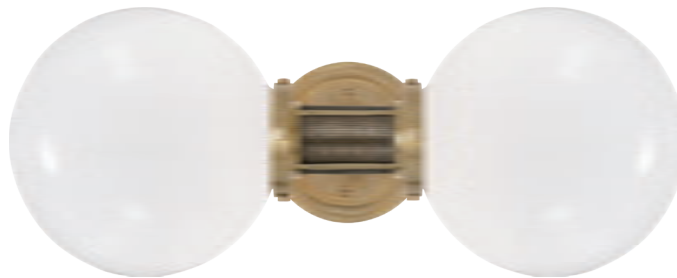

RL2550NB-WG
McCarren Double Sconce
in Natural Brass
with White Glass

Height: 20"
Width: 8"
Extension: 11"
Backplate: 5.25" Round

Finishes: BZ, NB, PN
Glass Options: WG

Socket:
2 - E26 Keyless
Bulb: 2 - 60 A15

Note:
Requires A-15 Bulb

RL2550NB-WG-EU
(European Wiring)