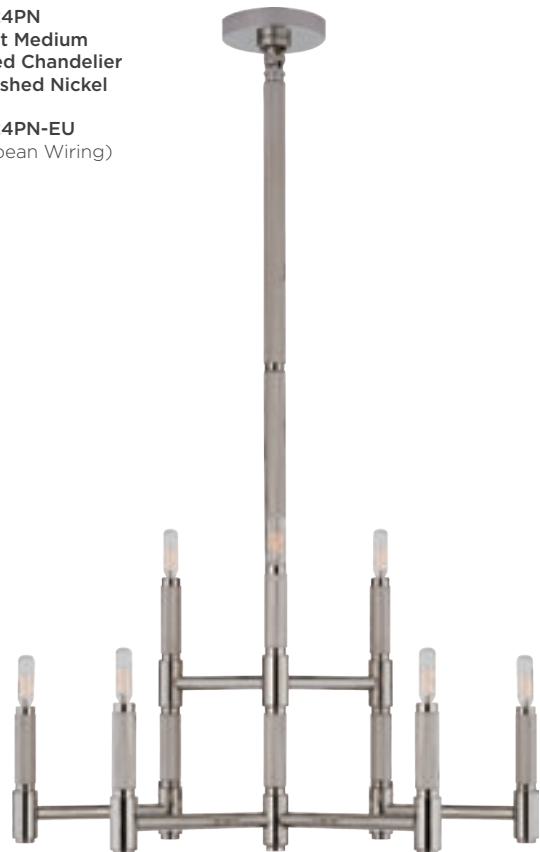

Socket:
9 - E12 Candelabra
Bulb: 9 - 40 T6

Note:
Custom Height
Available

RL5224NB-EU
(European Wiring)

RL5224PN
Barrett Medium
Knurled Chandelier
in Polished Nickel

RL5224PN-EU
(European Wiring)

RL 5225PN-PN
Barrett Large
Knurled Chandelier
in Polished Nickel
with Polished
Nickel Shades