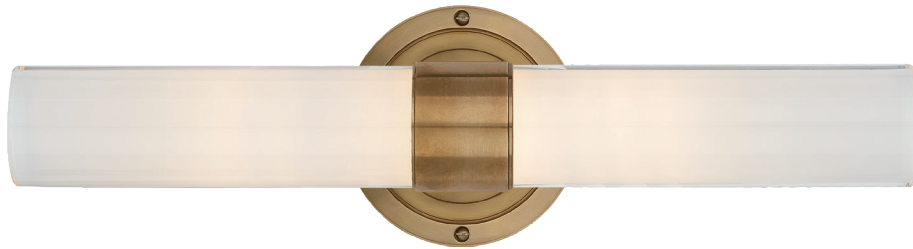

RL2043NB-WG
Jones Medium
Double Sconce in
Natural Brass
with White Glass

Height: 18.25"
Width: 5"
Extension: 4"
Backplate: 5" Round

Finishes: NB, PN
Glass Options: WG

Socket:
Dedicated LED
Bulb: 18w (1900lm)

RL2043NB-WG-EU
(European Wiring)