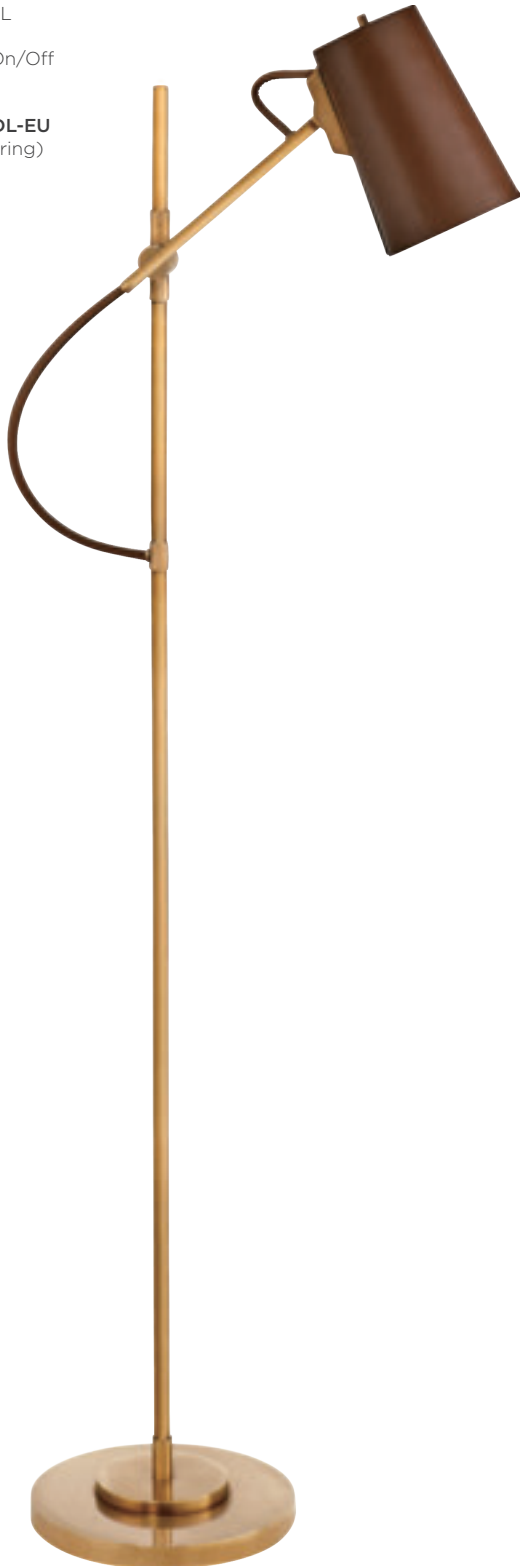

RALPH LAUREN

RL1450NB-SDL
Benton Adjustable Floor
Lamp in Natural
Brass with Saddle
Leather Shade

Height: 53.25"
Width: 10"
Extension: 17" - 20"
Base: 10" Round

Finishes: NB, PN
Shade Treatments:
CHC, NVY, SDL

Socket: E26 On/Off
Bulb: 40 A19

RL1450NB-SDL-EU
(European Wiring)

RL1450PN-CHC
Benton Adjustable Floor
Lamp in Polished
Nickel with Chocolate
Leather Shade

RL1450PN-CHC-EU
(European Wiring)