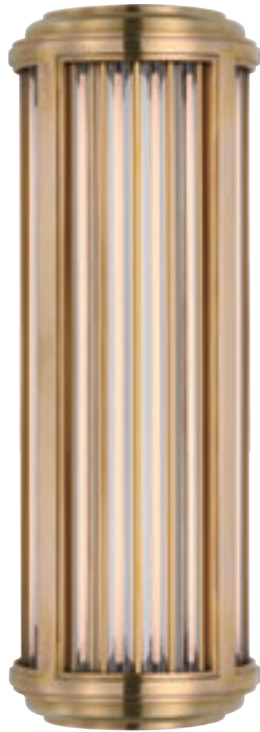

RL2760NB
Perren Small
Wall in Natural Brass
and Glass Rods
Height: 14.75"
Width: 5.25"
Extension: 5.25"
Backplate:
4.25" x 13.5" Rec.

Finishes:
BZ, NB, PN

Socket:
Dedicated LED
Bulb: 12w (960lm)

RL2760NB-EU
(European Wiring)