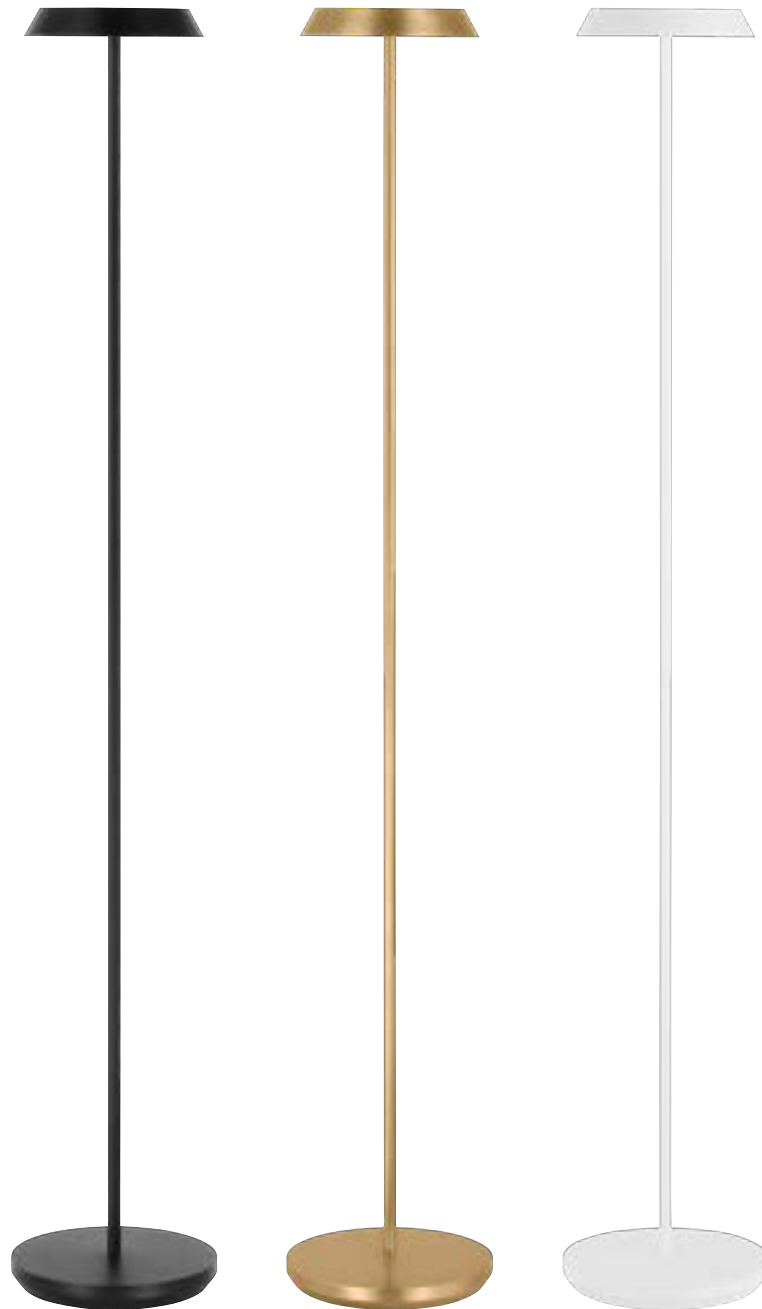

TEPA FLOOR

DESIGNED BY SEAN LAVIN

TEPA MEDIUM RECHARGEABLE FLOOR LAMP

SLFL53627B
BLACK

SLFL53627HAB
HAND-RUBBED ANTIQUE BRASS

SLFL53627W
MATTE WHITE

H: 49" | W: 6.4" | Base 8" round
Dedicated LED | 120V-240V | 2.2W | 270 Lumens | 2700K | 90CRI

FEATURES: 13-59 Hour Battery Life | Wet Location Rated | Compact & Easily Portable
Includes 6 ft of USB-C to USB-C charging cable and wall charger

For complete specifications and additional product options visit visualcomfort.com.