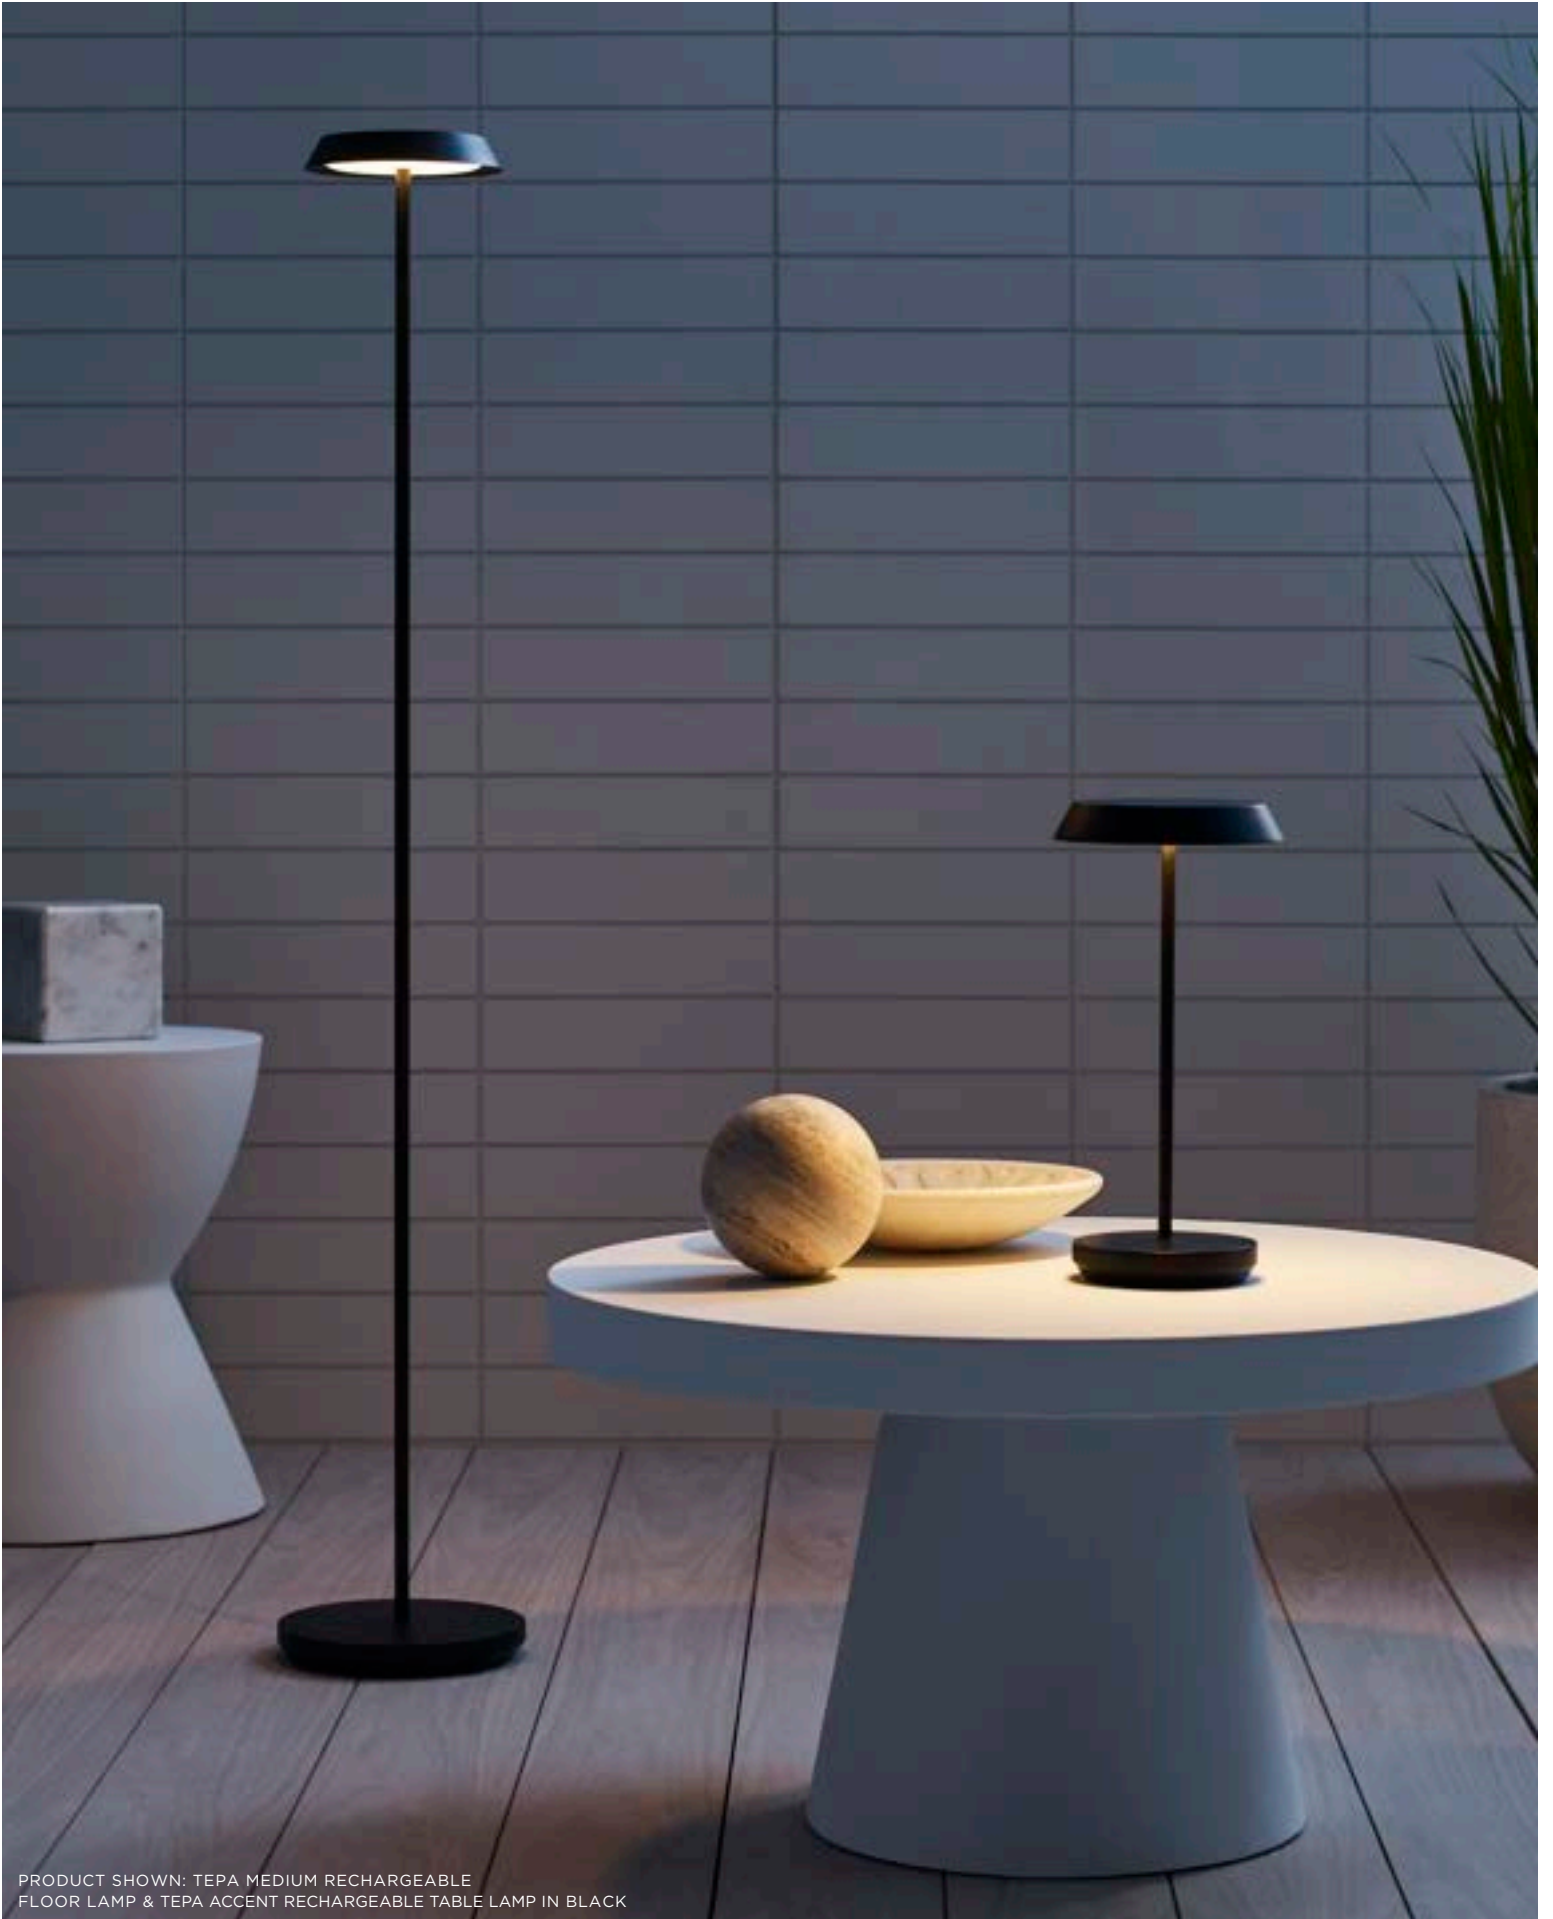

**FEATURES:** 13-59 Hour Battery Life | Wet Location Rated | Compact & Easily Portable  
Includes 6 ft of USB-C to USB-C charging cable and wall charger

For complete specifications and additional product options visit [visualcomfort.com](https://visualcomfort.com).