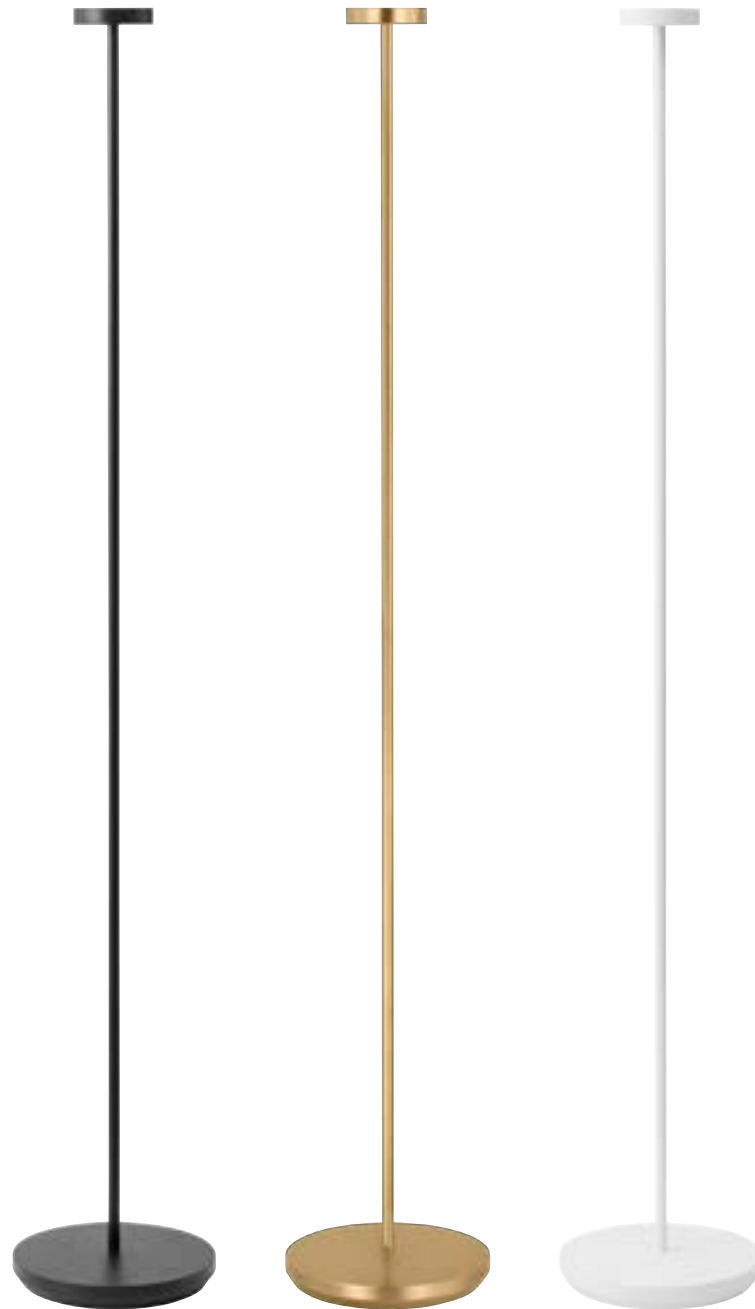

MONETA FLOOR

DESIGNED BY SEAN LAVIN

MONETA MEDIUM RECHARGEABLE FLOOR LAMP

SLFL53727B
BLACK

SLFL53727HAB
HAND-RUBBED ANTIQUE BRASS

SLFL53727W
MATTE WHITE

H: 49" | W: 8" | Base 8" round
Dedicated LED | 120V-240V | 2.2W | 220 Lumens | 2700K | 90CRI

FEATURES: 13-59 Hour Battery Life | Wet Location Rated | Compact & Easily Portable
Includes 6 ft of USB-C to USB-C charging cable and wall charger

For complete specifications and additional product options visit visualcomfort.com.