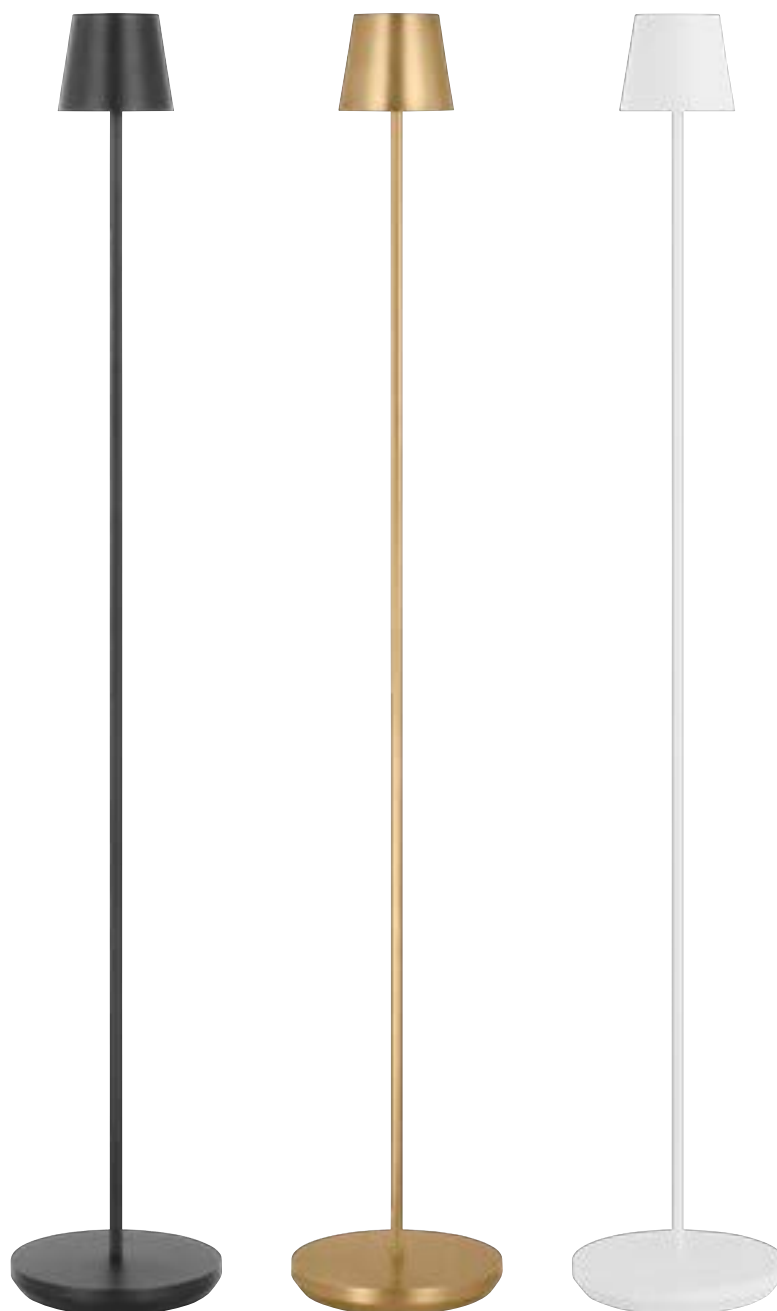

NEVIS FLOOR

DESIGNED BY SEAN LAVIN

NEVIS MEDIUM RECHARGEABLE FLOOR LAMP

SLFL53527B
BLACK

SLFL53527HAB
HAND-RUBBED ANTIQUE BRASS

SLFL53527W
MATTE WHITE

H: 49" | W: 8" | Base 8" round
Dedicated LED | 120V-240V | 2.2W | 260 Lumens | 2700K | 90CRI

FEATURES: 13-59 Hour Battery Life | Wet Location Rated | Compact & Easily Portable
Includes 6 ft of USB-C to USB-C charging cable and wall charger

For complete specifications and additional product options visit visualcomfort.com.