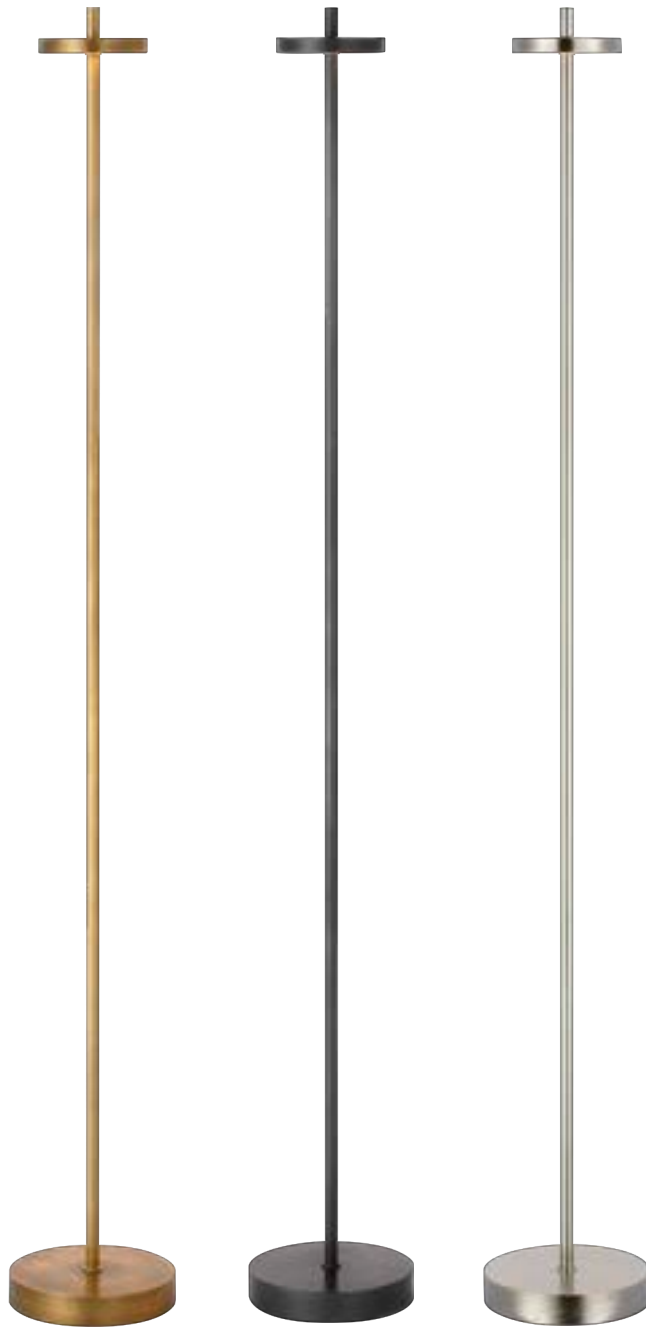

SENE

DESIGNED BY KELLY WEARSTLER

SENE 50 RECHARGEABLE FLOOR LAMP

KW1750MBR
MUSEUM BRASS

KW1750MBZ
MUSEUM BRONZE

KW1750MPN
MUSEUM NICKEL

H: 50" | W: 6.5" | Base 6.5" round
Dedicated LED | 120V-240V | 1.6W | 240 Lumens | 2700K | 90CRI

FEATURES: 9-36 Hour Battery Life | Damp Location Rated | Compact & Easily Portable | Includes 6 ft of USB-C to USB-C charging cable and wall charger

For complete specifications and additional product options visit visualcomfort.com.